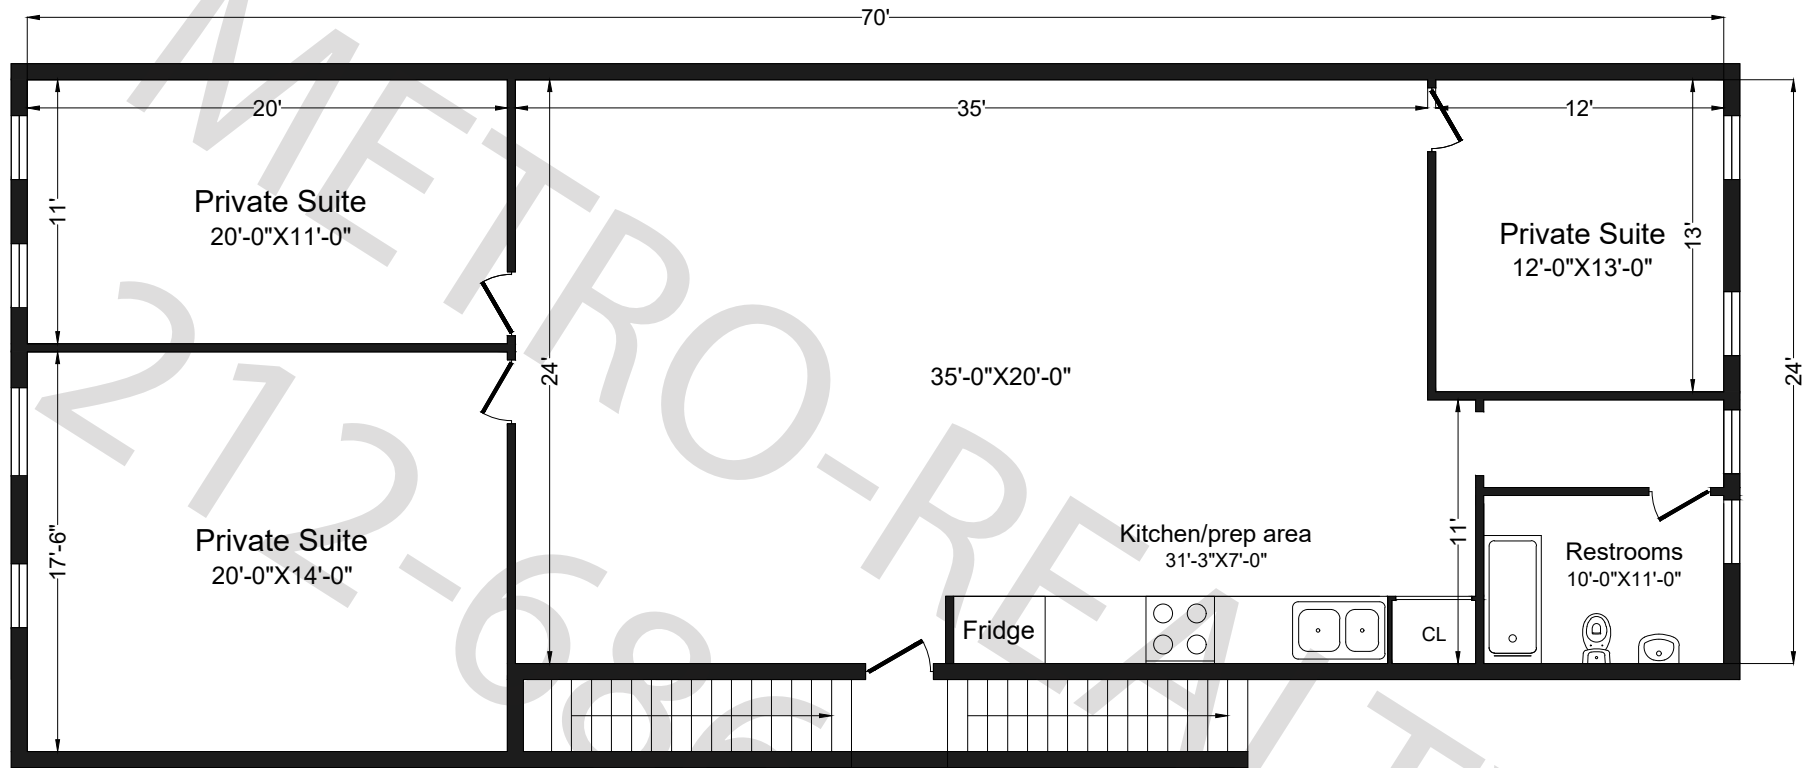

Broadway

○ Ground Floor
1/8" = 1'-0"

647 Broadway New York, NY 10012

The unit square footage, layout and overall dimensions on this floor plan are approximate within reasonable tolerances and are based on held measurements