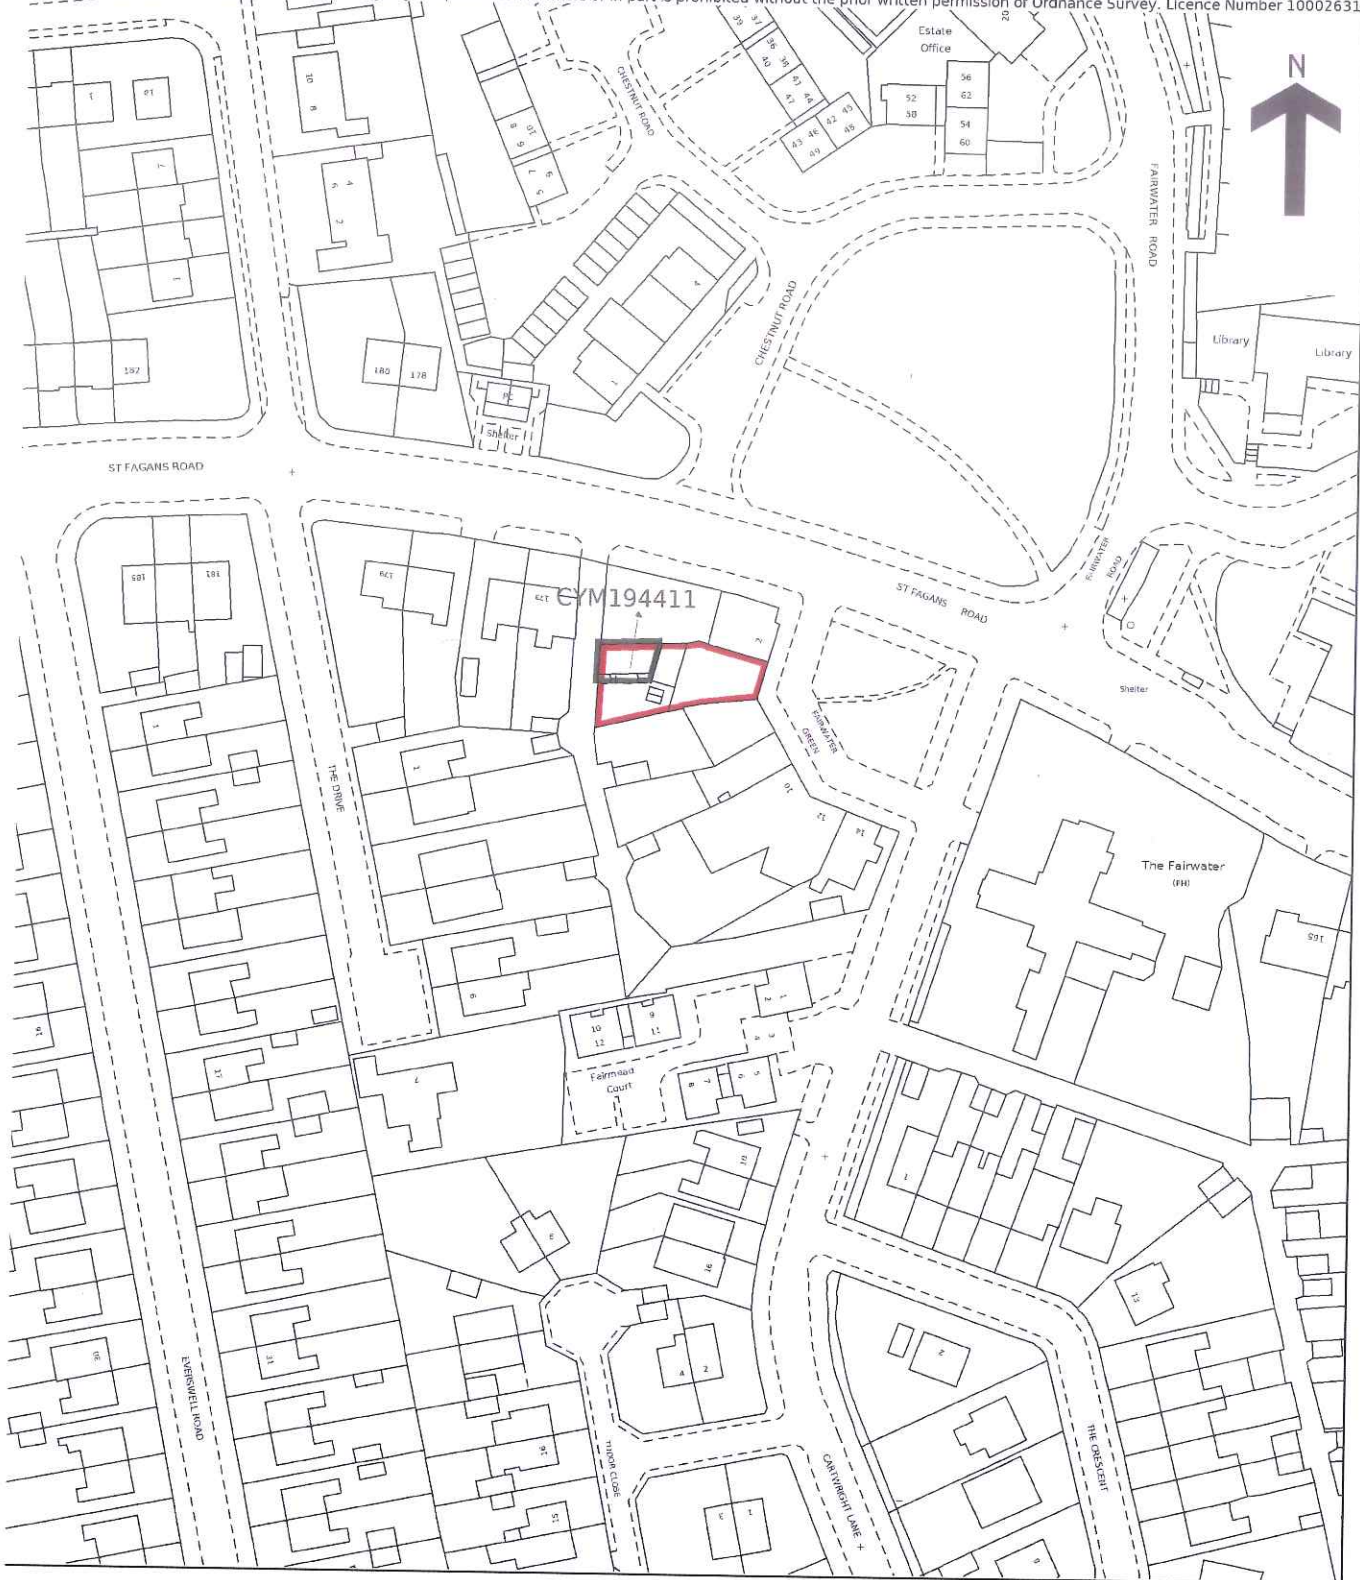

HM Land Registry Official copy of title plan

Title number **WA142165**
Ordnance Survey map reference **ST1377SE**
Scale **1:1250**
Administrative area **Cardiff / Caerdydd**

© Crown Copyright. Produced by HM Land Registry. Reproduction in whole or in part is prohibited without the prior written permission of Ordnance Survey. Licence Number 10002631