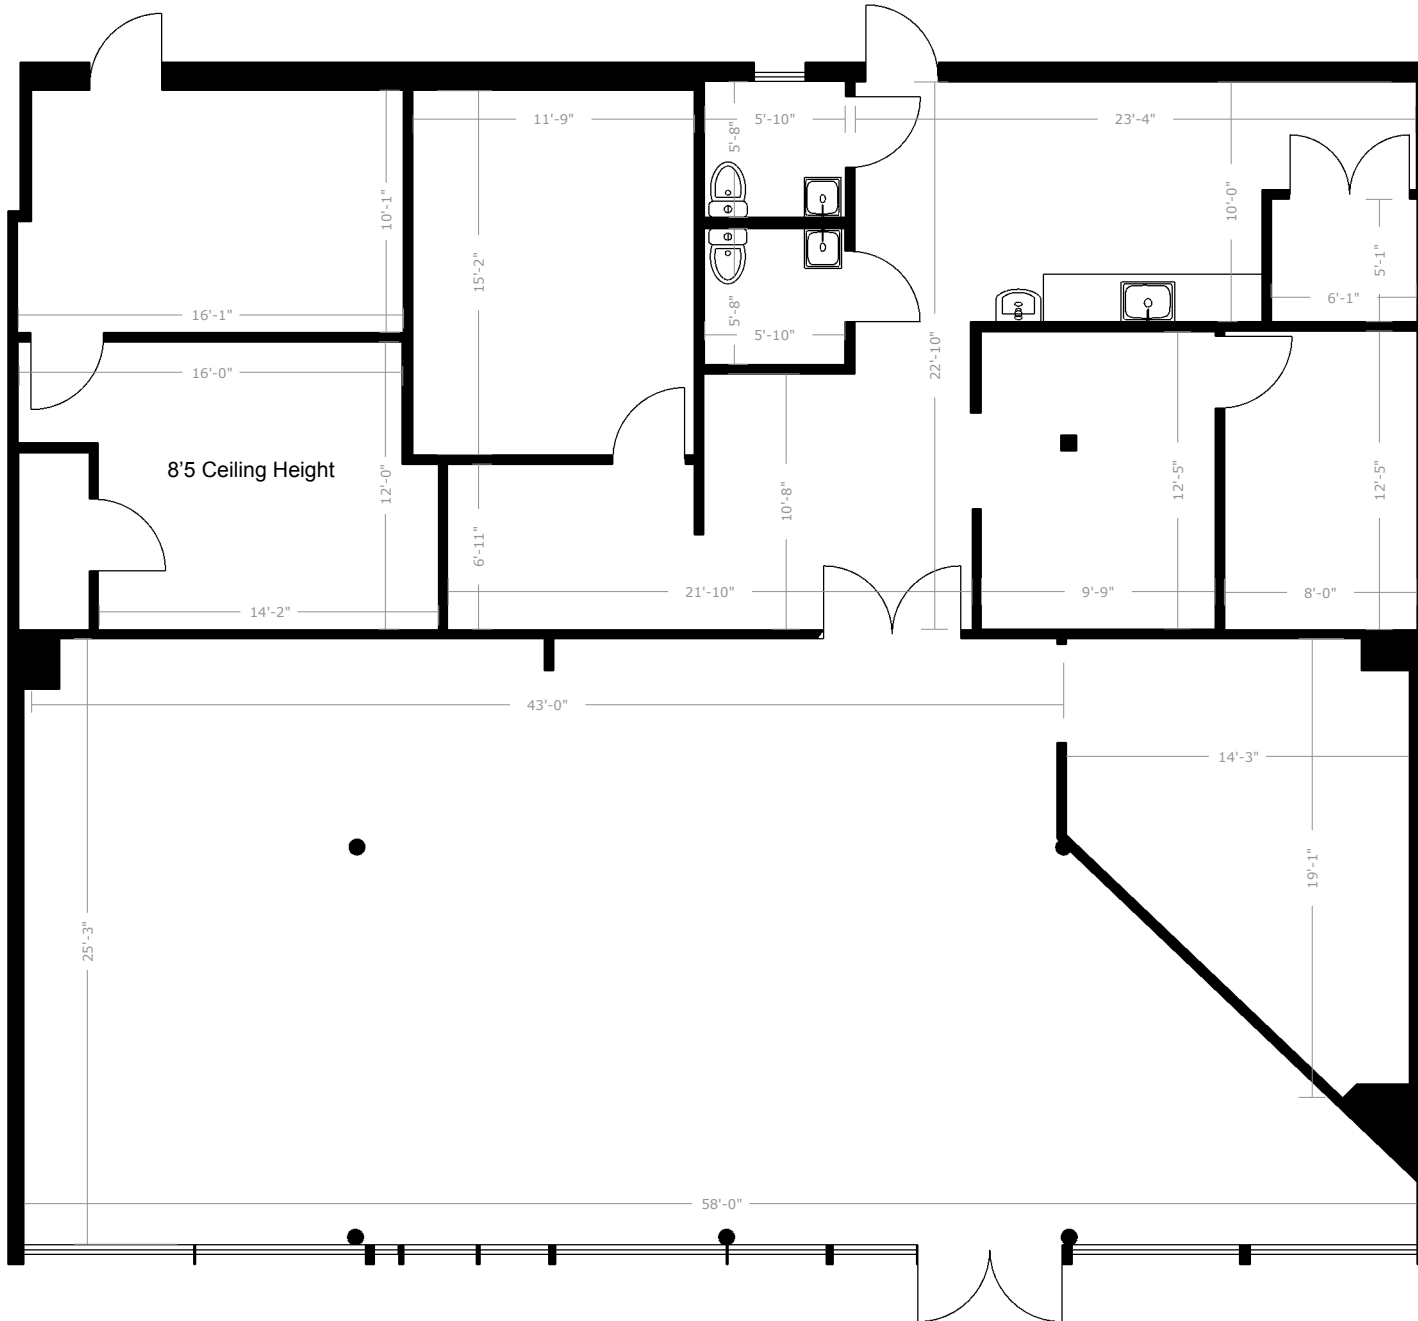

138 S Dale Mabry Hwy

Tampa, FL 33609

0' 1' 5' 10' 15' 20'
FEET

SCALE: 1' = 1/8"

FloorPlanNinja.com

DISCLAIMER: THIS FLOORPLAN IS PROVIDED WITHOUT WARRANTY OF ANY KIND. FLOOR PLAN NINJA DISCLAIMS ANY WARRANTY INCLUDING, WITHOUT LIMITATION, SATISFACTORY OR ACCURACY OF DIMENSIONS. WE RESERVE THE RIGHT TO USE ALL FLOOR PLANS AND RENDERINGS FOR MARKETING PURPOSES