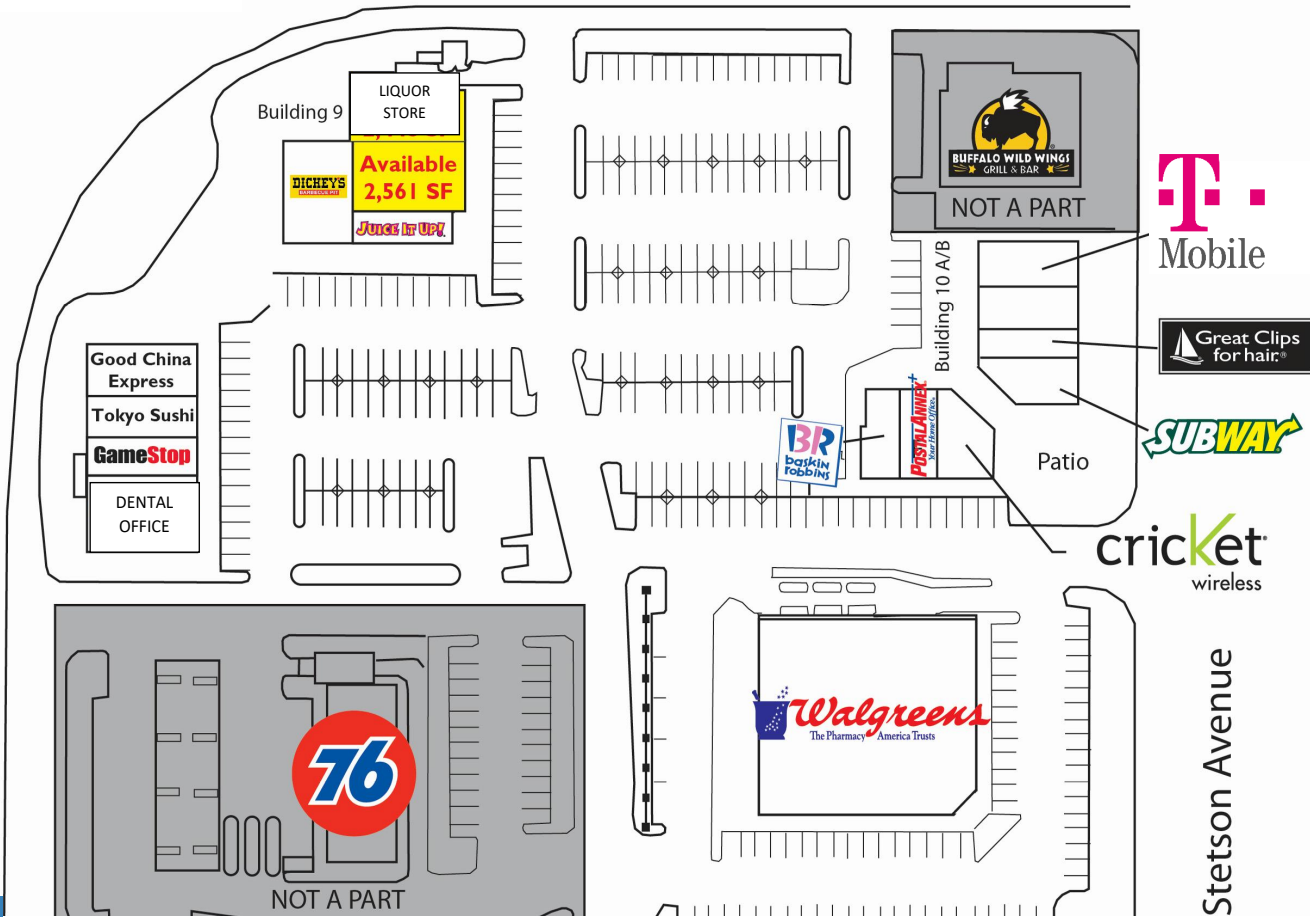

Page Plaza

Southwest Corner of Stetson Ave. & Sanderson Ave., Hemet Ca.

Izaela Sanchez
Blue Sands Management

(714) 340-7849 Ext.1

IzaelaSanchez@BlueSandsManagement.com