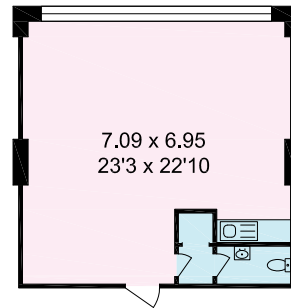

Suite 2 The Fountain Centre Imperial Wharf Lensbury Avenue, London SW6 2TW

Suite 2

First Floor

AVAILABLE SUITE	SIZE SQ FT GIA	SIZE SQ M GIA	SIZE SQ FT NIA	SIZE SQ M NIA
SUITE 2	520	48.30	485	45.05

This plan is for layout purpose only - Do not scale from this plan. Whilst every care is taken in the preparation of this plan, please check all dimensions, shapes before making any decisions reliant upon them.