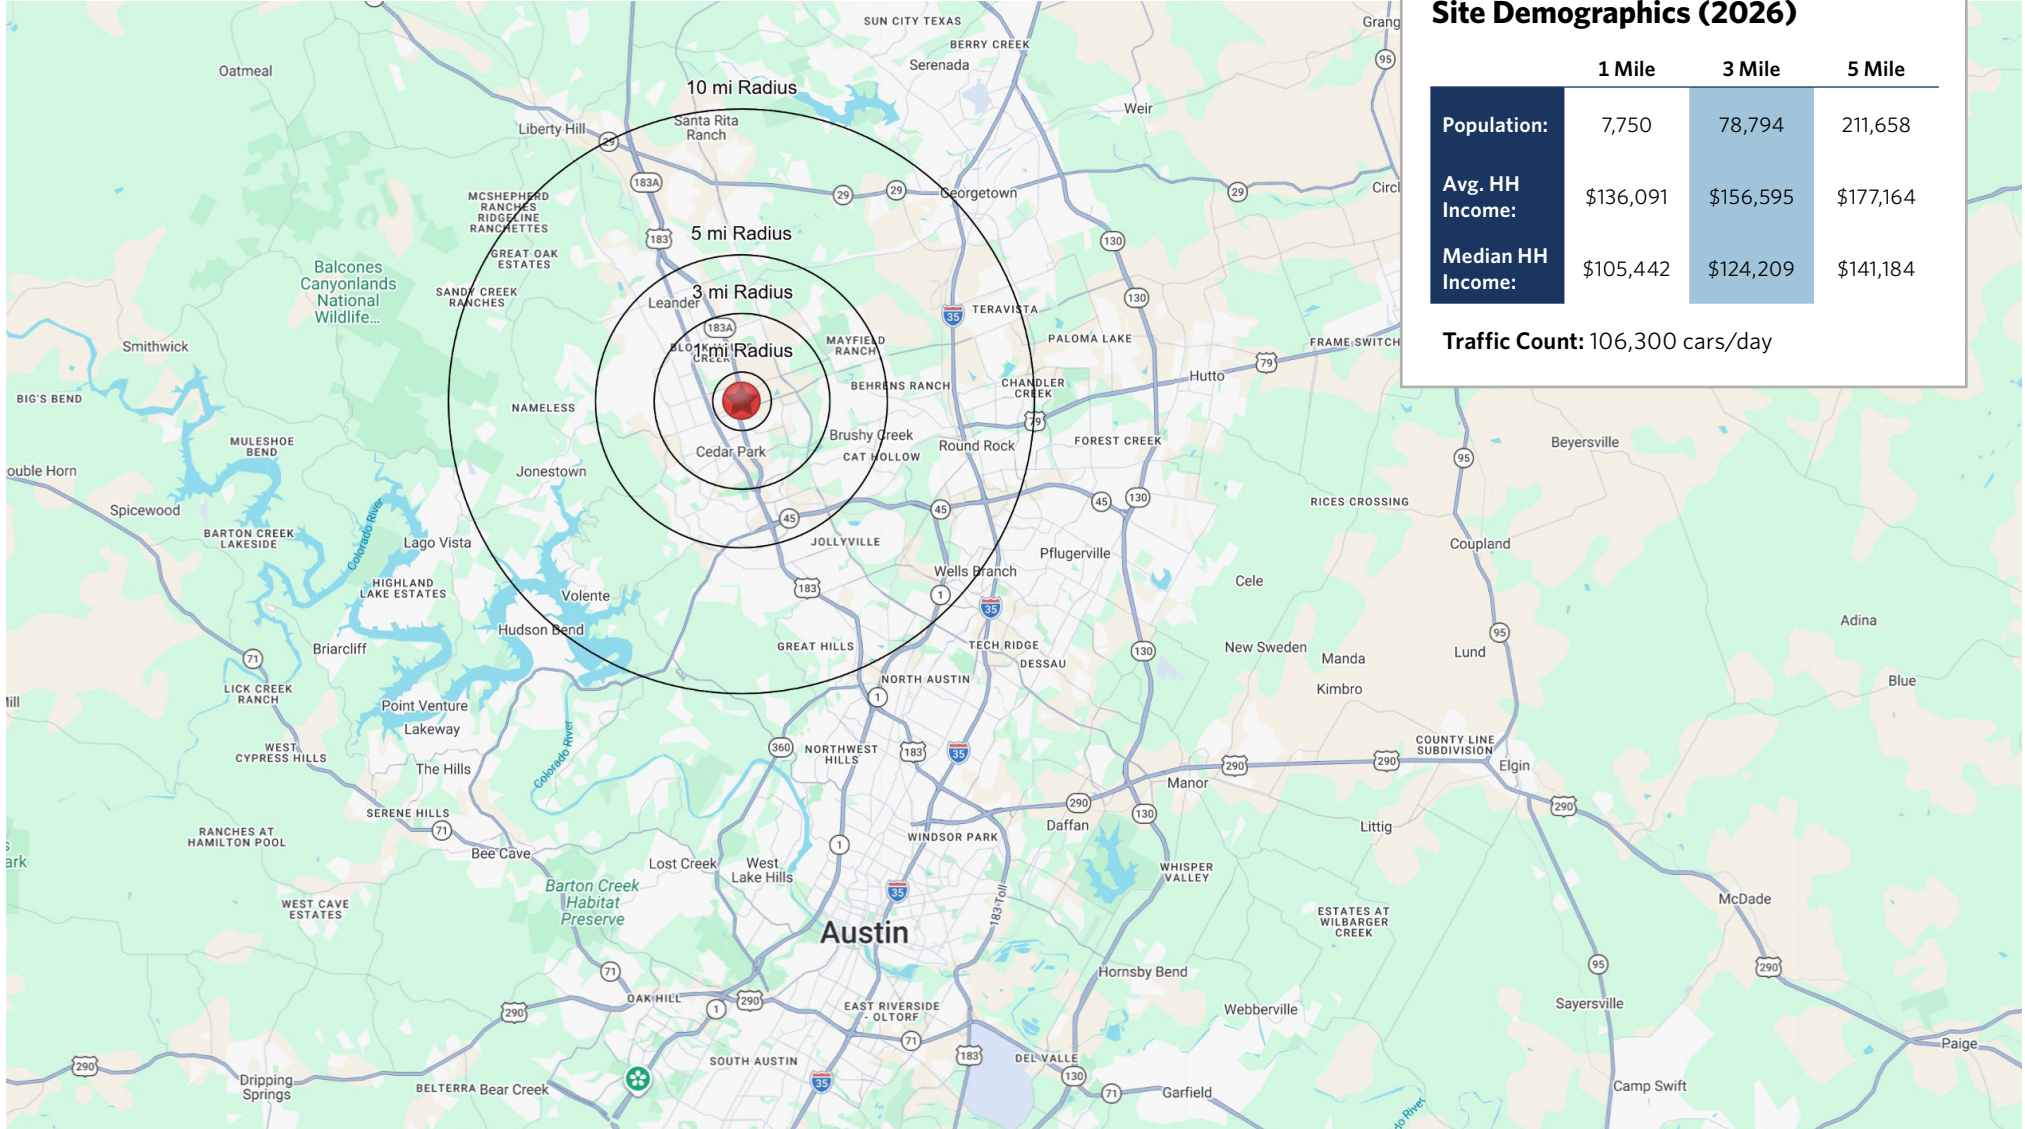

1890 RANCH

1335 E. Whitestone Boulevard, Cedar Park, TX 78613