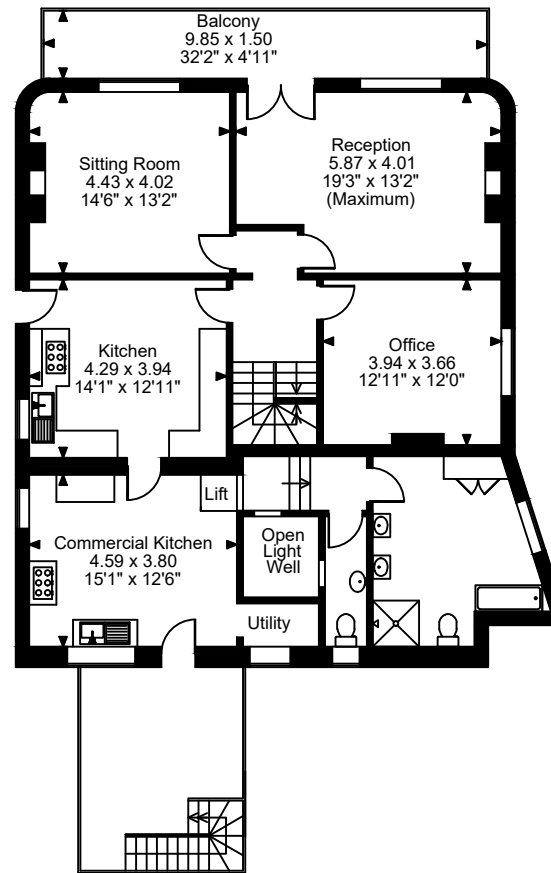

**British Oak Blackheath**  
**Approximate Gross Internal Area**  
**Main House = 5425 Sq Ft/504 Sq M**  
**Garage = 331 Sq Ft/31 Sq M**  
**Outbuilding = 52 Sq Ft/5 Sq M**  
**Balcony external area = 158 Sq Ft/15 Sq M**  
**Total = 5808 Sq Ft/540 Sq M**

**Cellar**

**Ground Floor**

**First Floor**

**Second Floor**

**FOR ILLUSTRATIVE PURPOSES ONLY - NOT TO SCALE**

The position & size of doors, windows, appliances and other features are approximate only.

© ehouse. Unauthorised reproduction prohibited. Drawing ref. dig/8604334/THL