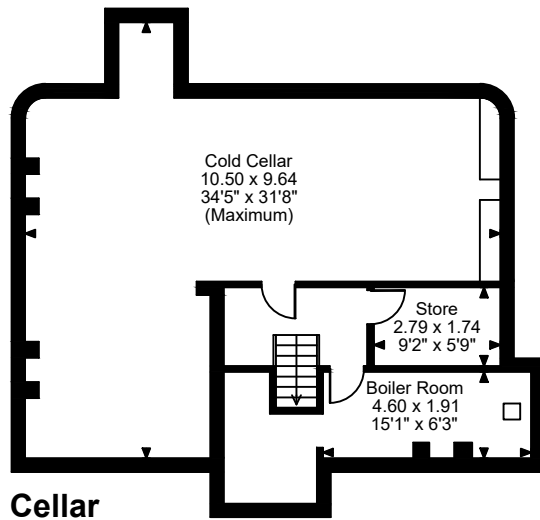

**British Oak Blackheath**  
**Approximate Gross Internal Area**  
**Main House = 5425 Sq Ft/504 Sq M**  
**Garage = 331 Sq Ft/31 Sq M**  
**Outbuilding = 52 Sq Ft/5 Sq M**  
**Balcony external area = 158 Sq Ft/15 Sq M**  
**Total = 5808 Sq Ft/540 Sq M**

**Cellar**

**Ground Floor**

**First Floor**

**Second Floor**

**FOR ILLUSTRATIVE PURPOSES ONLY - NOT TO SCALE**

The position & size of doors, windows, appliances and other features are approximate only.

© ehouse. Unauthorised reproduction prohibited. Drawing ref. dig/8604334/THL