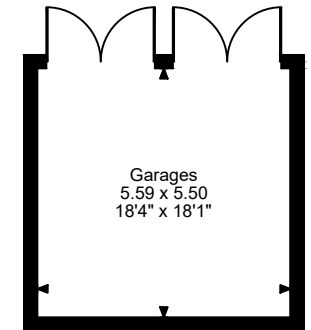

**British Oak Blackheath**  
**Approximate Gross Internal Area**  
**Main House = 5425 Sq Ft/504 Sq M**  
**Garage = 331 Sq Ft/31 Sq M**  
**Outbuilding = 52 Sq Ft/5 Sq M**  
**Balcony external area = 158 Sq Ft/15 Sq M**  
**Total = 5808 Sq Ft/540 Sq M**

**Cellar**

**Ground Floor**

**First Floor**

**Second Floor**

**FOR ILLUSTRATIVE PURPOSES ONLY - NOT TO SCALE**

The position & size of doors, windows, appliances and other features are approximate only.

© ehouse. Unauthorised reproduction prohibited. Drawing ref. dig/8604334/THL