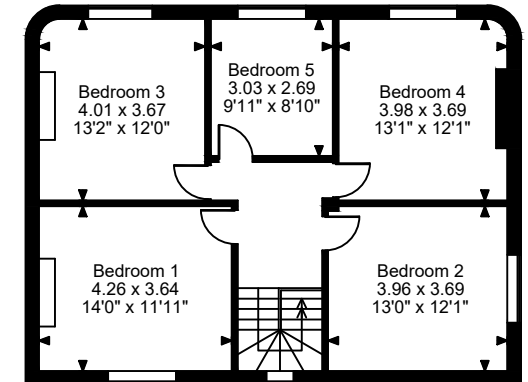

**British Oak Blackheath**  
**Approximate Gross Internal Area**  
**Main House = 5425 Sq Ft/504 Sq M**  
**Garage = 331 Sq Ft/31 Sq M**  
**Outbuilding = 52 Sq Ft/5 Sq M**  
**Balcony external area = 158 Sq Ft/15 Sq M**  
**Total = 5808 Sq Ft/540 Sq M**

**Cellar**

**Ground Floor**

**First Floor**

**Second Floor**

**FOR ILLUSTRATIVE PURPOSES ONLY - NOT TO SCALE**

The position & size of doors, windows, appliances and other features are approximate only.

© ehouse. Unauthorised reproduction prohibited. Drawing ref. dig/8604334/THL