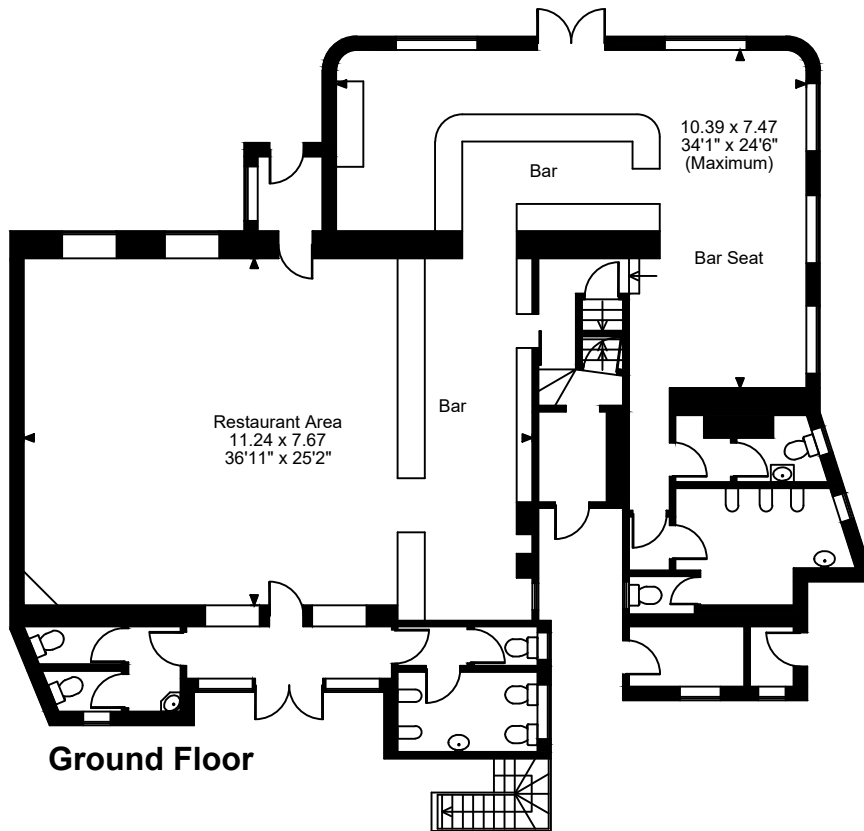

**British Oak Blackheath**  
**Approximate Gross Internal Area**  
**Main House = 5425 Sq Ft/504 Sq M**  
**Garage = 331 Sq Ft/31 Sq M**  
**Outbuilding = 52 Sq Ft/5 Sq M**  
**Balcony external area = 158 Sq Ft/15 Sq M**  
**Total = 5808 Sq Ft/540 Sq M**

**Cellar**

**Ground Floor**

**First Floor**

**Second Floor**

**FOR ILLUSTRATIVE PURPOSES ONLY - NOT TO SCALE**

The position & size of doors, windows, appliances and other features are approximate only.

© ehouse. Unauthorised reproduction prohibited. Drawing ref. dig/8604334/THL