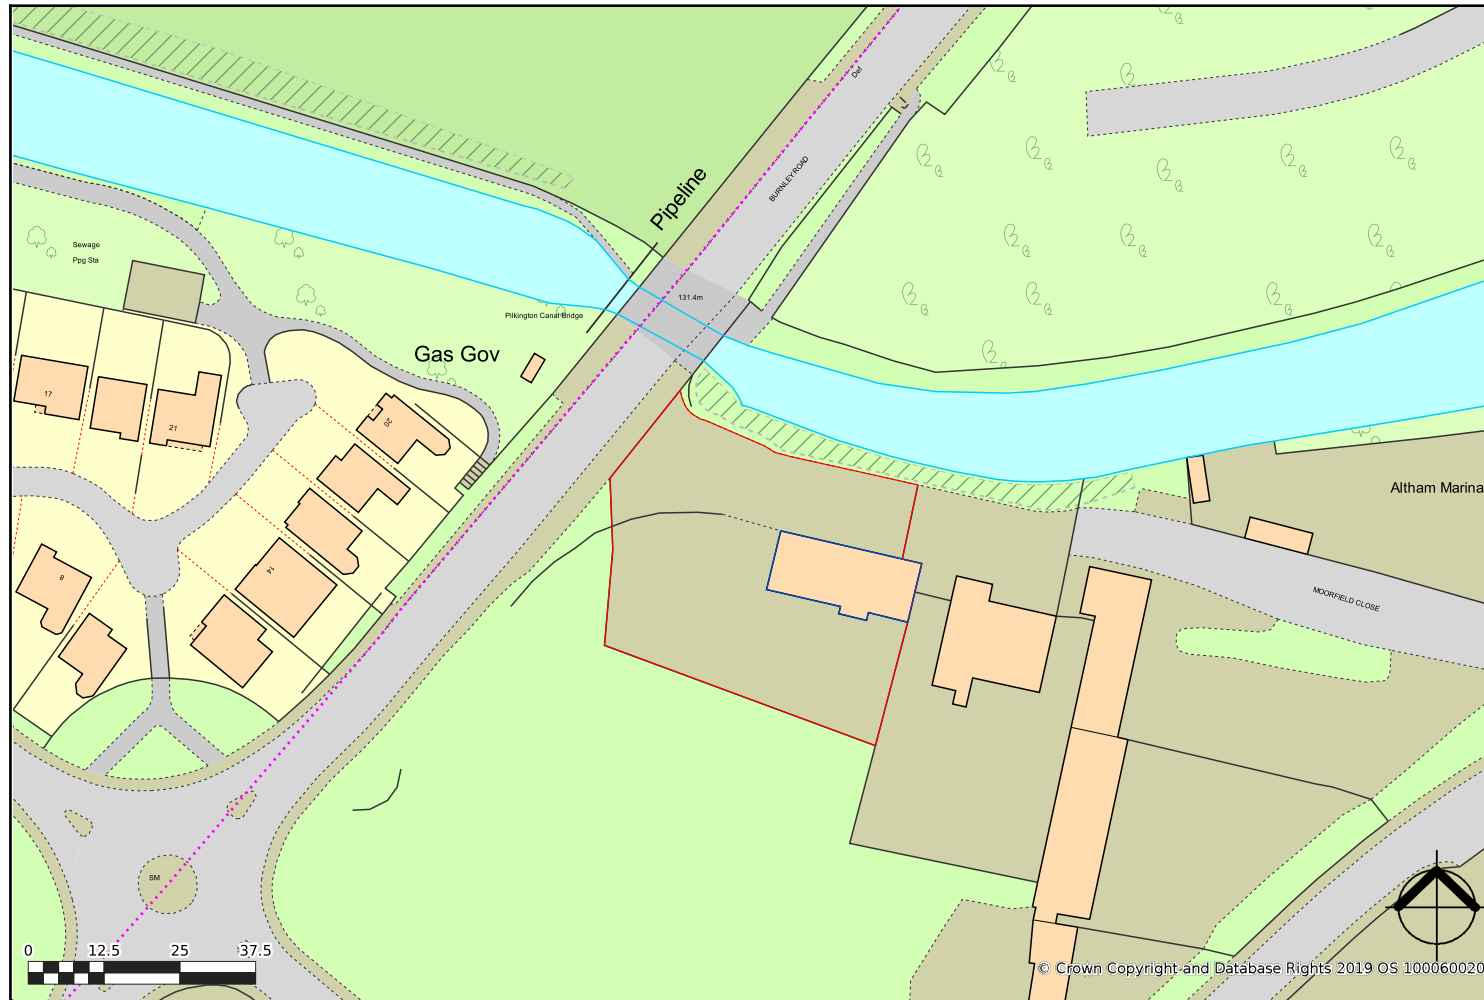

UNIT 1, MOORFIELD INDUSTRIAL ESTATE, MOORFIELD ROAD, ALTHAM, BB5 5TX

2,699 Sq Ft (250.74 Sq M)

Yard 0.44 Acres 0.178 Hectares

- **STORAGE UNIT WITH ROLLER SHUTTER ACCESS**
- **SECURE PERIMETER FENCED YARD**
- **NO CAR OR RECYCLING USERS**
- **WITHIN EASY ACCESS OF M65 MOTORWAY**

0.44 Yard (Net Yard Area)

created on **edozo**

Plotted Scale - 1:1,250