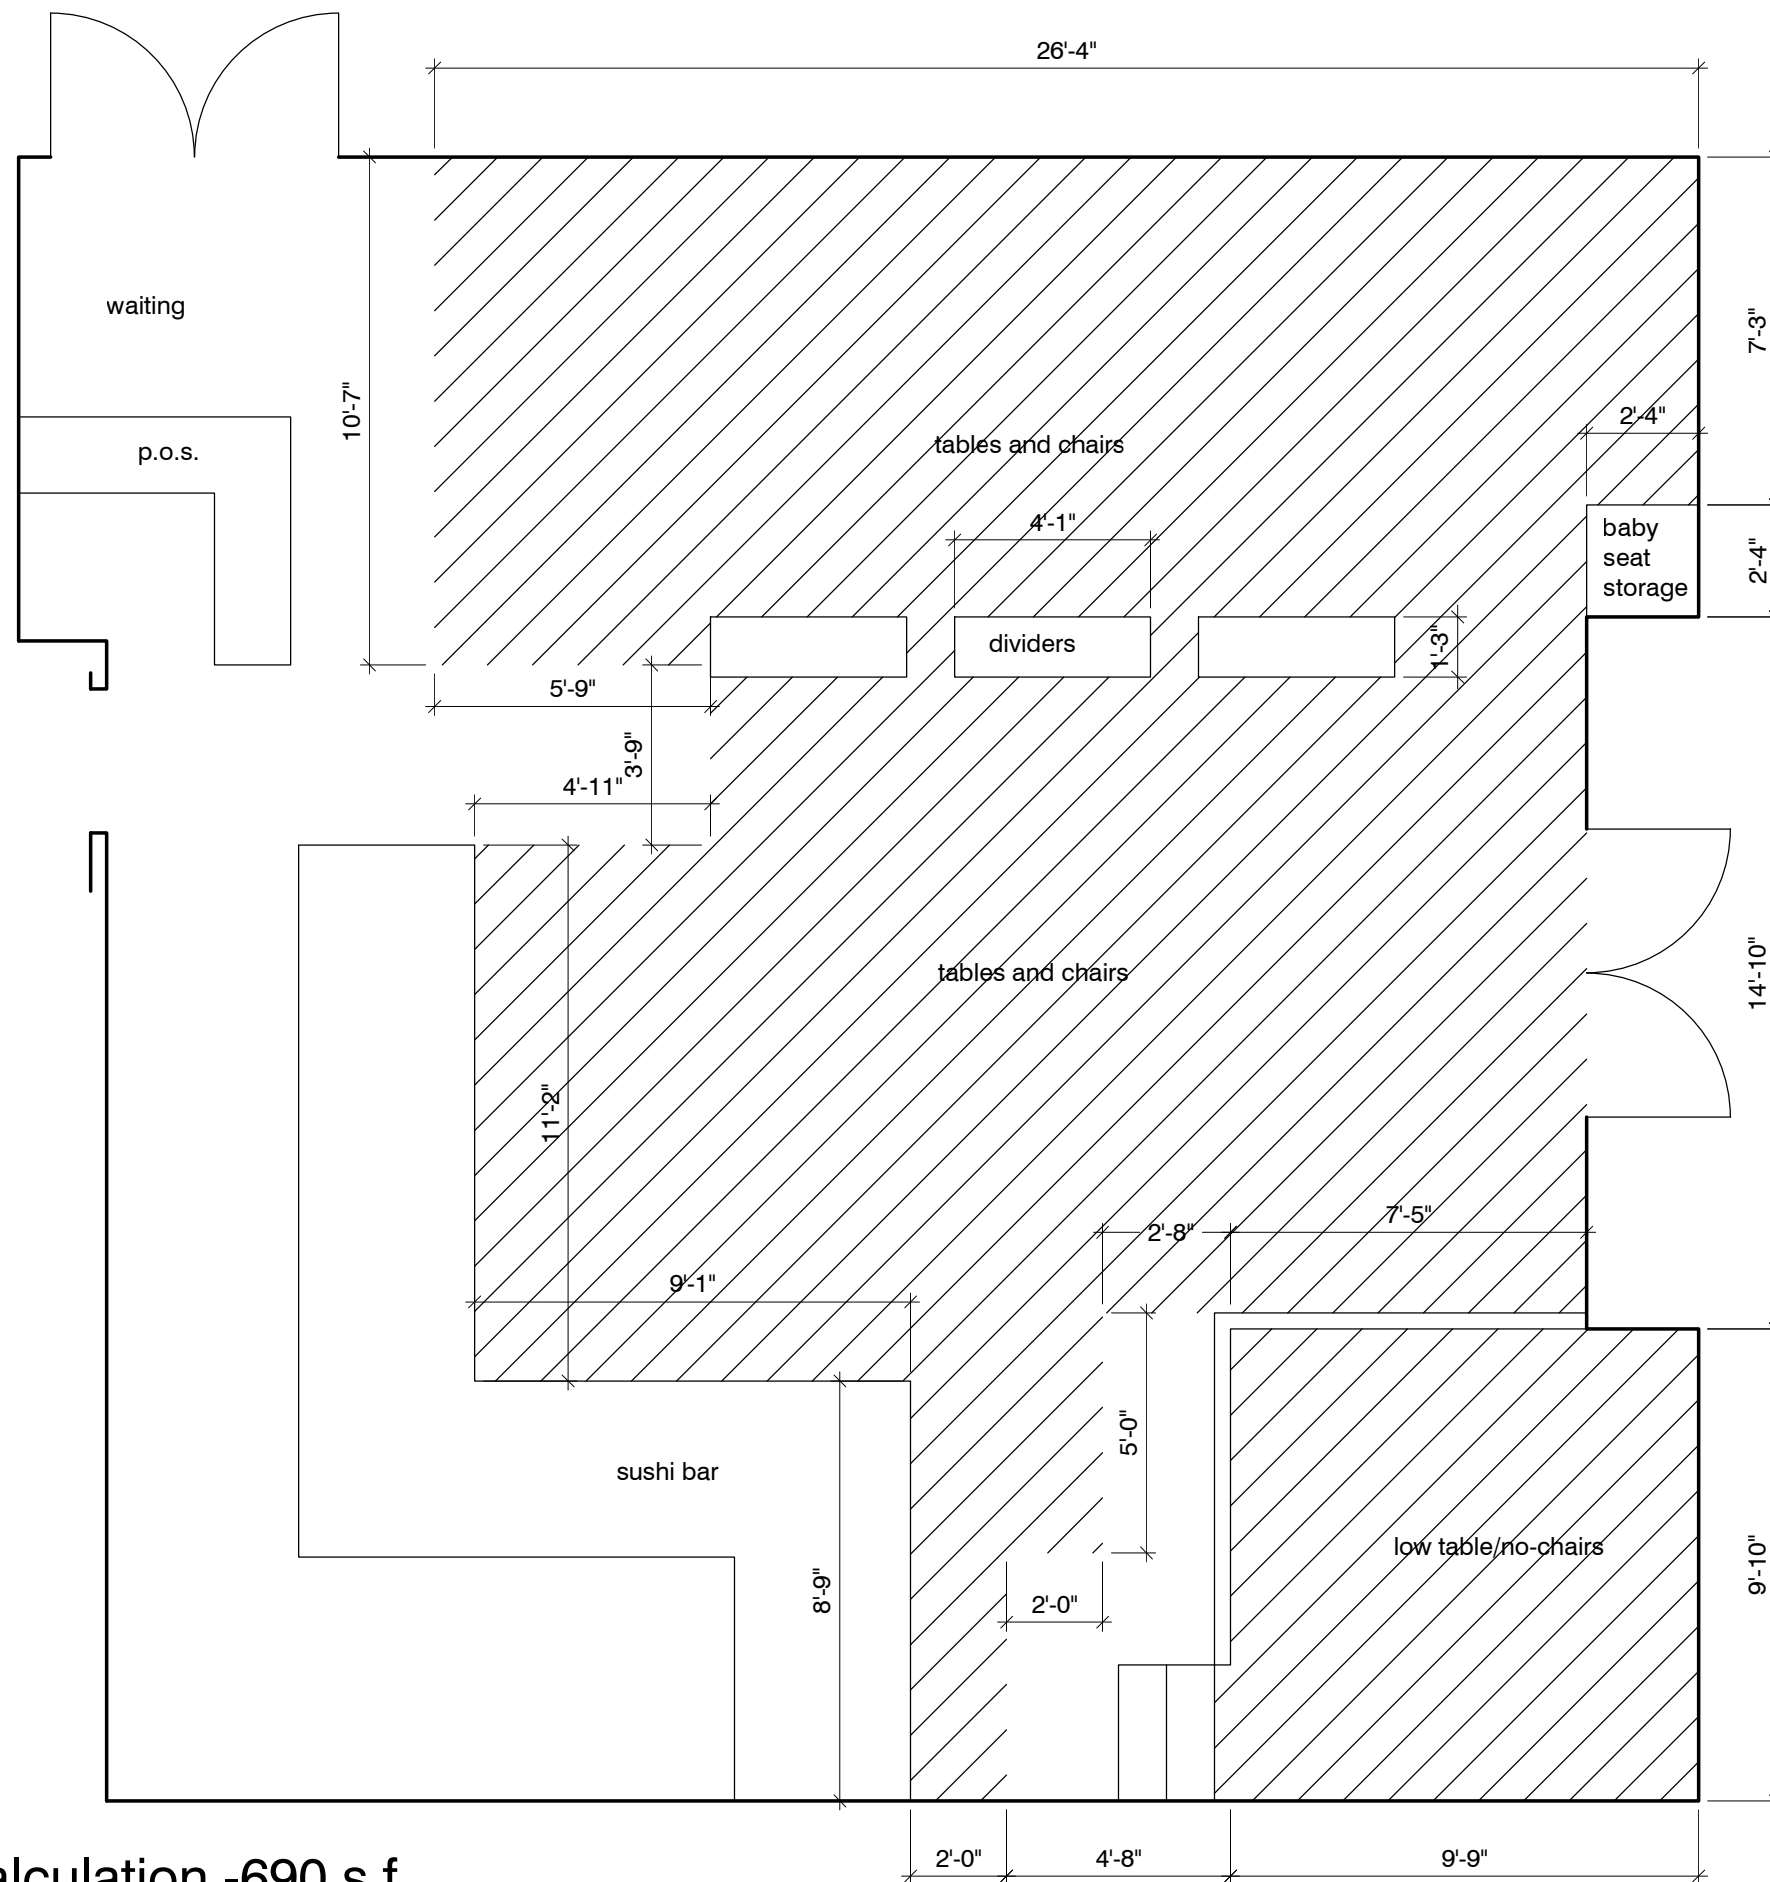

City National Square - Don Pan - patron area calculation - 283 s.f.
 dz - 12/12/11

CNS - Fujiya - patron area calculation -690 s.f.
 dz - 12/14/11