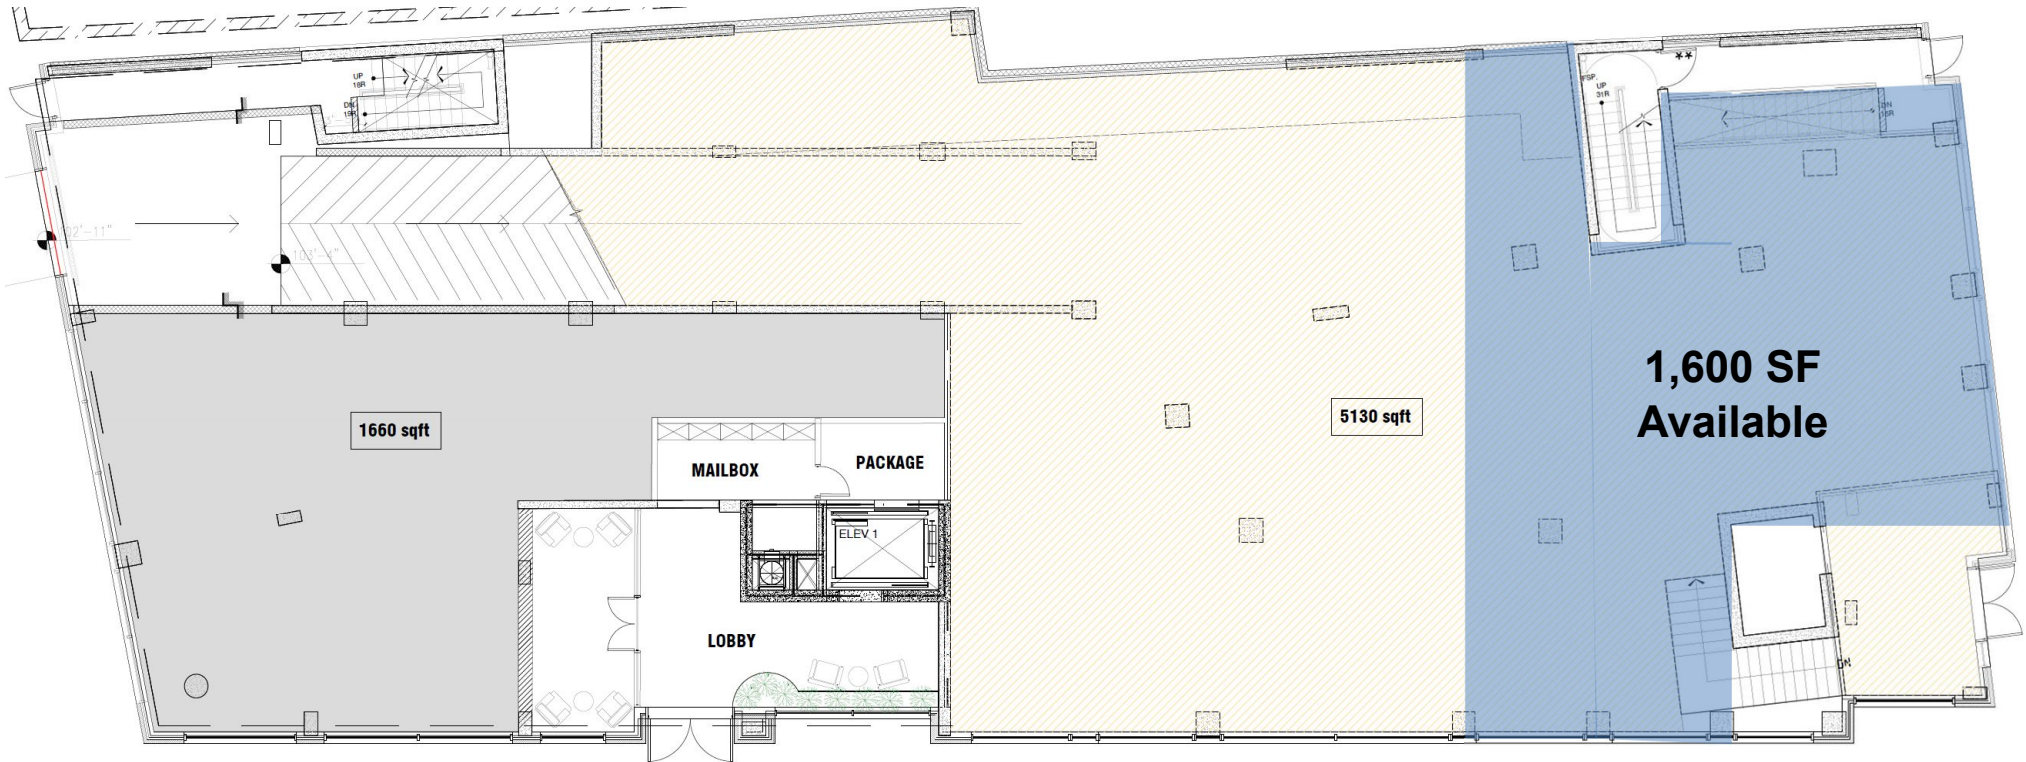

Ground Level Floorplan

Retail Space: 1,600 SF