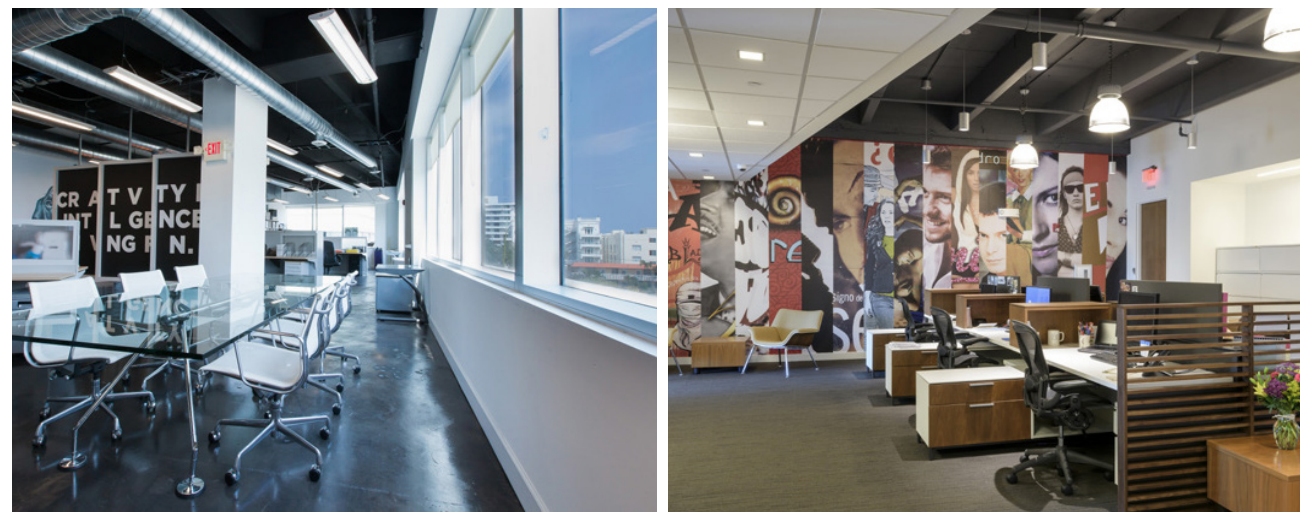

EQUINOX

Adjacent to the building

- 65,601 s.f. total building size
- Building signage opportunity
- Street-level retail and three stories of class A office space
- New institutional ownership
  Built in 2001/Renovated 2015/2018
- Covered parking - direct access garage with 243 spaces
- Parking ratio: 4.0 / 1,000 s.f.
- Traffic counts: +50,000 vpd at the intersection of 5th Street & Washington Avenue