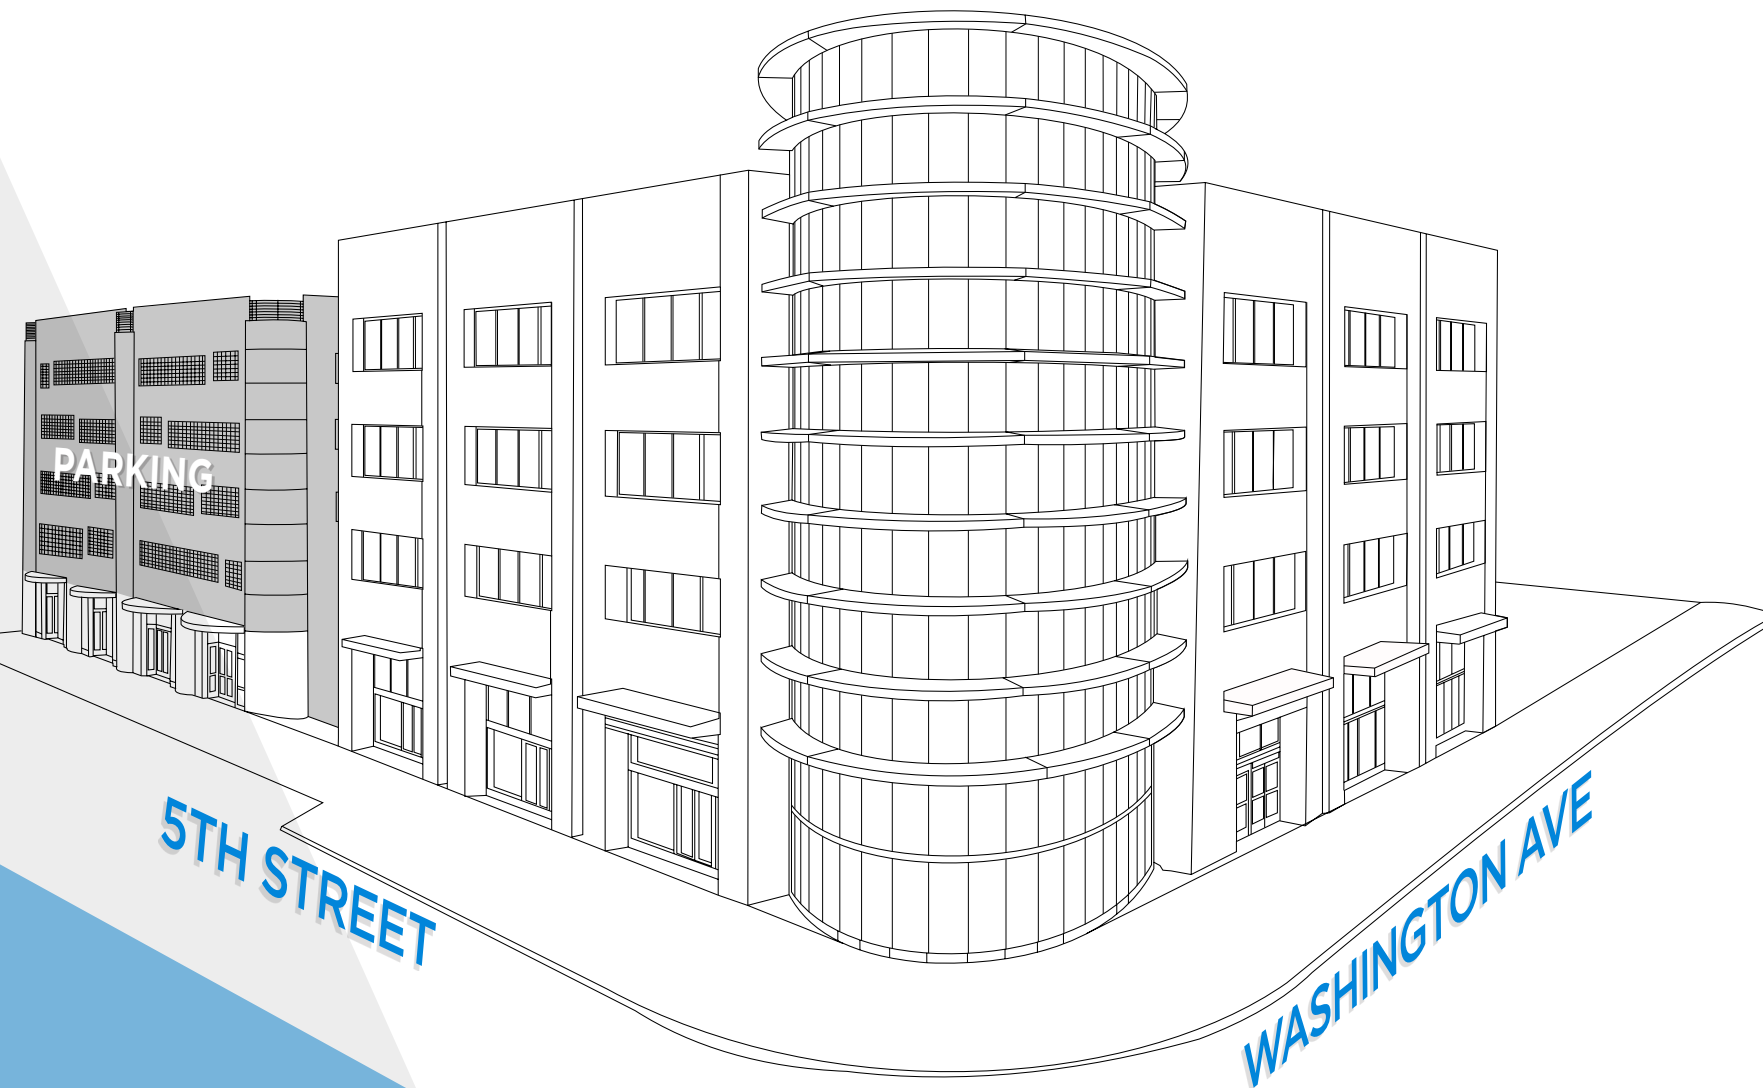

South Beach

A SERIOUS PLACE FOR BUSINESS

119,301
population

49%
college
graduates

$511,094
median
home value

76,160
employees

68%
white-collar
employees