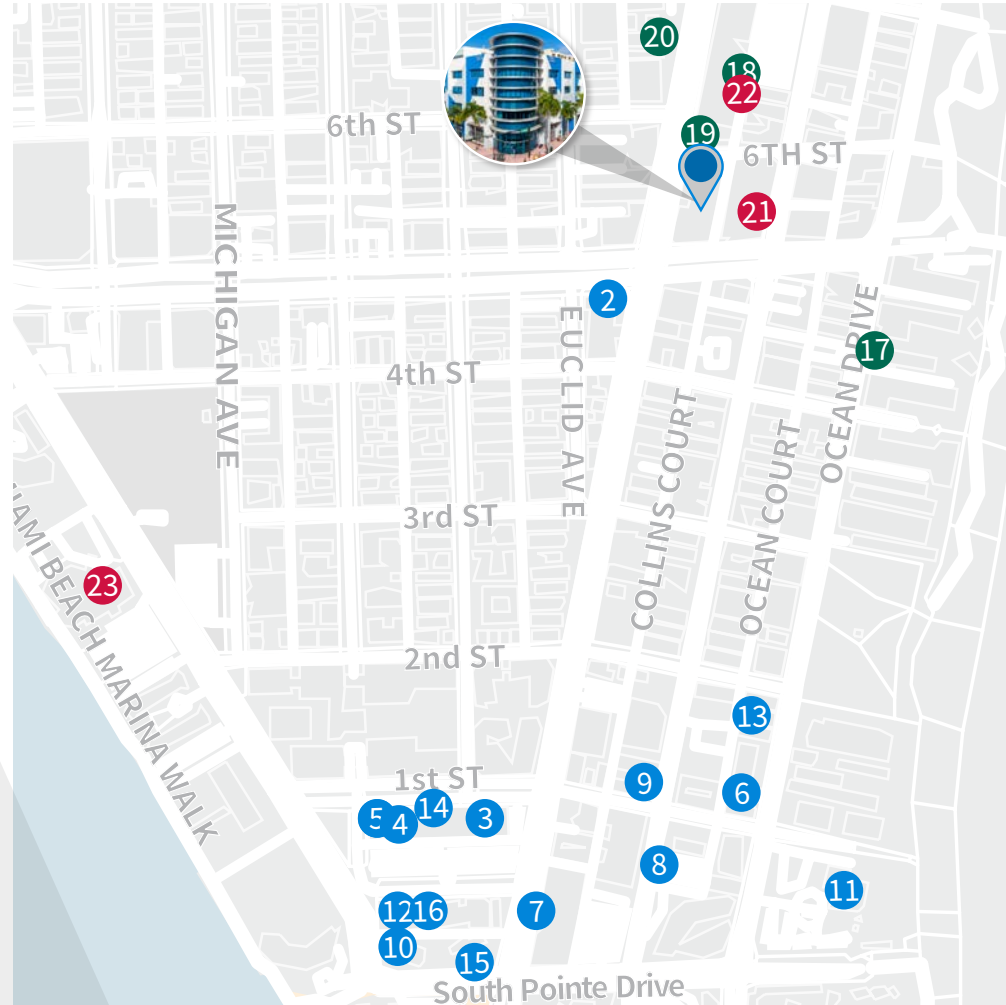

Location & Amenities

HIGH ENERGY LIFESTYLE

555 Washington
CVS/Pharmacy
Wells Fargo

DINING AMENITIES

2. HaSalon Miami
3. Estiatorio Milos by Costas Spiliadis
4. Fogo de Chão Brazilian Steakhouse
5. INTIMO
6. Prime 112 Restaurant
7. Joe's Stone Crab Restaurant
8. Carbone
9. Prime Fish
10. RED South Beach
11. Nikki Beach Miami
12. Abbalé Telavivian Kitchen

13. Forte dei Marmi
14. Jia
15. Kosushi Miami
16. PLANTA | South Beach

HOTELS

17. The Savoy Hotel & Beach Club - Miami Beach
18. The Goodtime Hotel

19. Strawberry Moon
20. Kimpton Angler's Hotel

AMENITIES

21. Equinox South Beach
22. **Coming Soon:**
  The Goodtime Hotel Retail: Jon & Vinny's, milk + honey spa, Pure Green, F45, Binske, VAULT, Vilebrequin
23. Miami Beach Marina

Think about it. Step out of your offices and into eateries, shops, fitness, culture and all the amenities of Lincoln Road and South Beach.

555 Washington is located within close proximity to a variety of fine dining,

boutiques, and business services such as Zara, DASH, Joe's Stone Crab, Red Steakhouse and Prime 112.

Discerning clients? Accommodate them at the world-renowned Loews, The Ritz Carton or Delano.