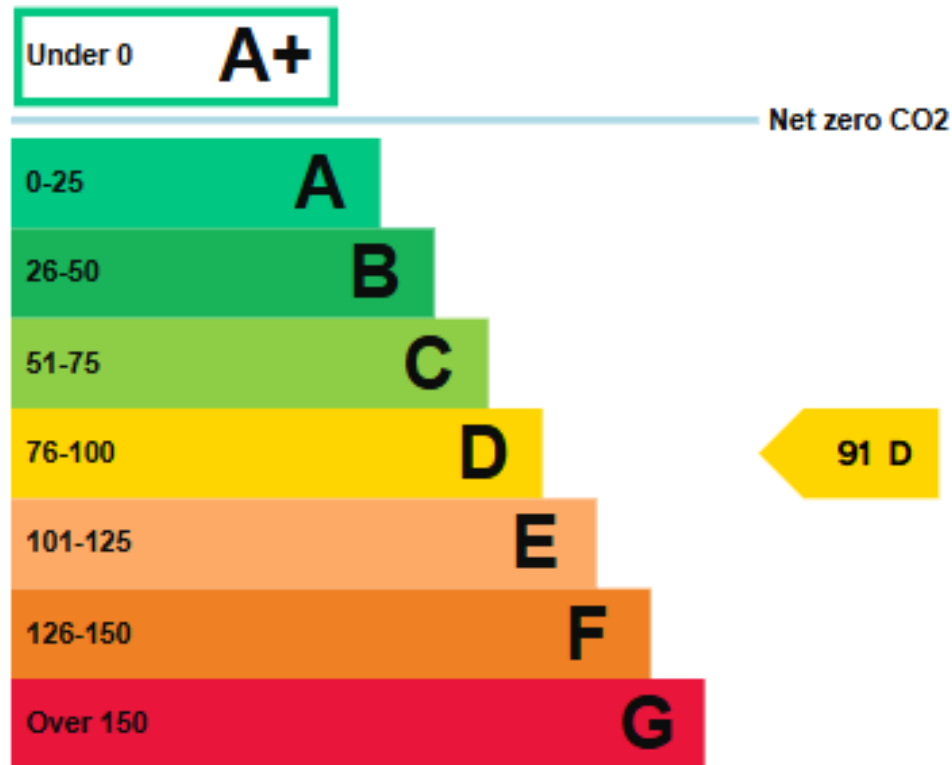

# Energy rating and score

This property's energy rating is D.

Properties get a rating from A+ (best) to G (worst) and a score.

The better the rating and score, the lower your property's carbon emissions are likely to be.