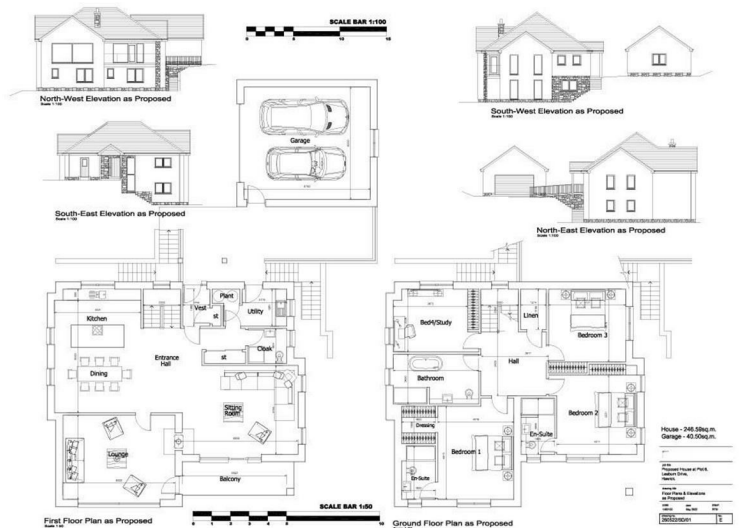

BANNERMANBURKE

PROPERTIES LIMITED

Plot 6 Leaburn Drive, Hawick, TD9 9NZ

Offers Over £75,000

- LARGE BUILDING PLOT OF APPROX 1.6 ACRES
- FULL PLANNING PERMISSION FOR 4 BEDROOM DETACHED PROPERTY
- ALL MAINS SERVICES LOCATED NEARBY
- SHORT WALK TO THE TOWN CENTRE
- ELEVATED LOCATION WITH STUNNING VIEWS OVER THE TOWN AND BEYOND
- DESIGNATED GROUNDS IDEAL FOR PADDOCK OR EQUESTRIAN USE
- COUNTRYSIDE WALKS AND TRAILS CLOSE BY

We are delighted to bring to market this large building plot of approximately 1.6 Acres, located in an elevated position at the top of Leaburn Drive in Hawick. The site benefits from stunning views over the town and surrounding countryside and is available for sale with full planning permission to construct a detached family home, comprising of 4 bedrooms, sitting room, open plan family kitchen/dining and sitting room with generous garden grounds and large paddock, ideal for a variety of uses including equestrian.