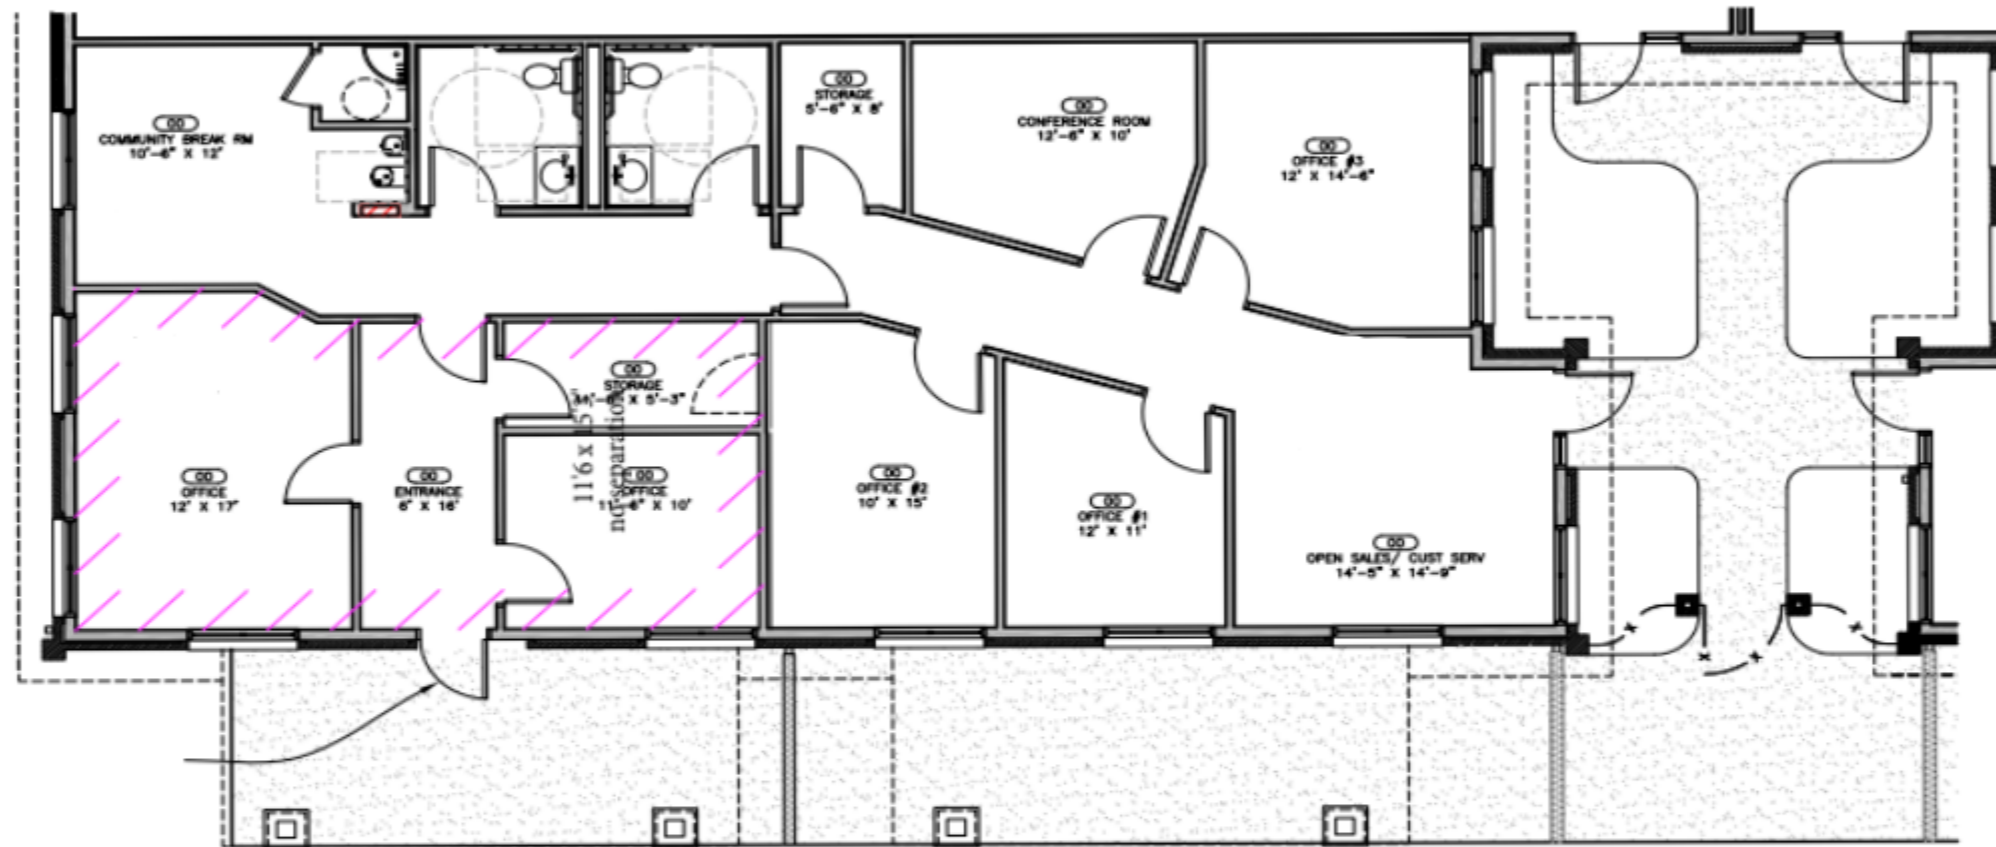

6911 N FM 620
Suite A

FLOOR PLAN

SCALE: 1/8" = 1'-0"