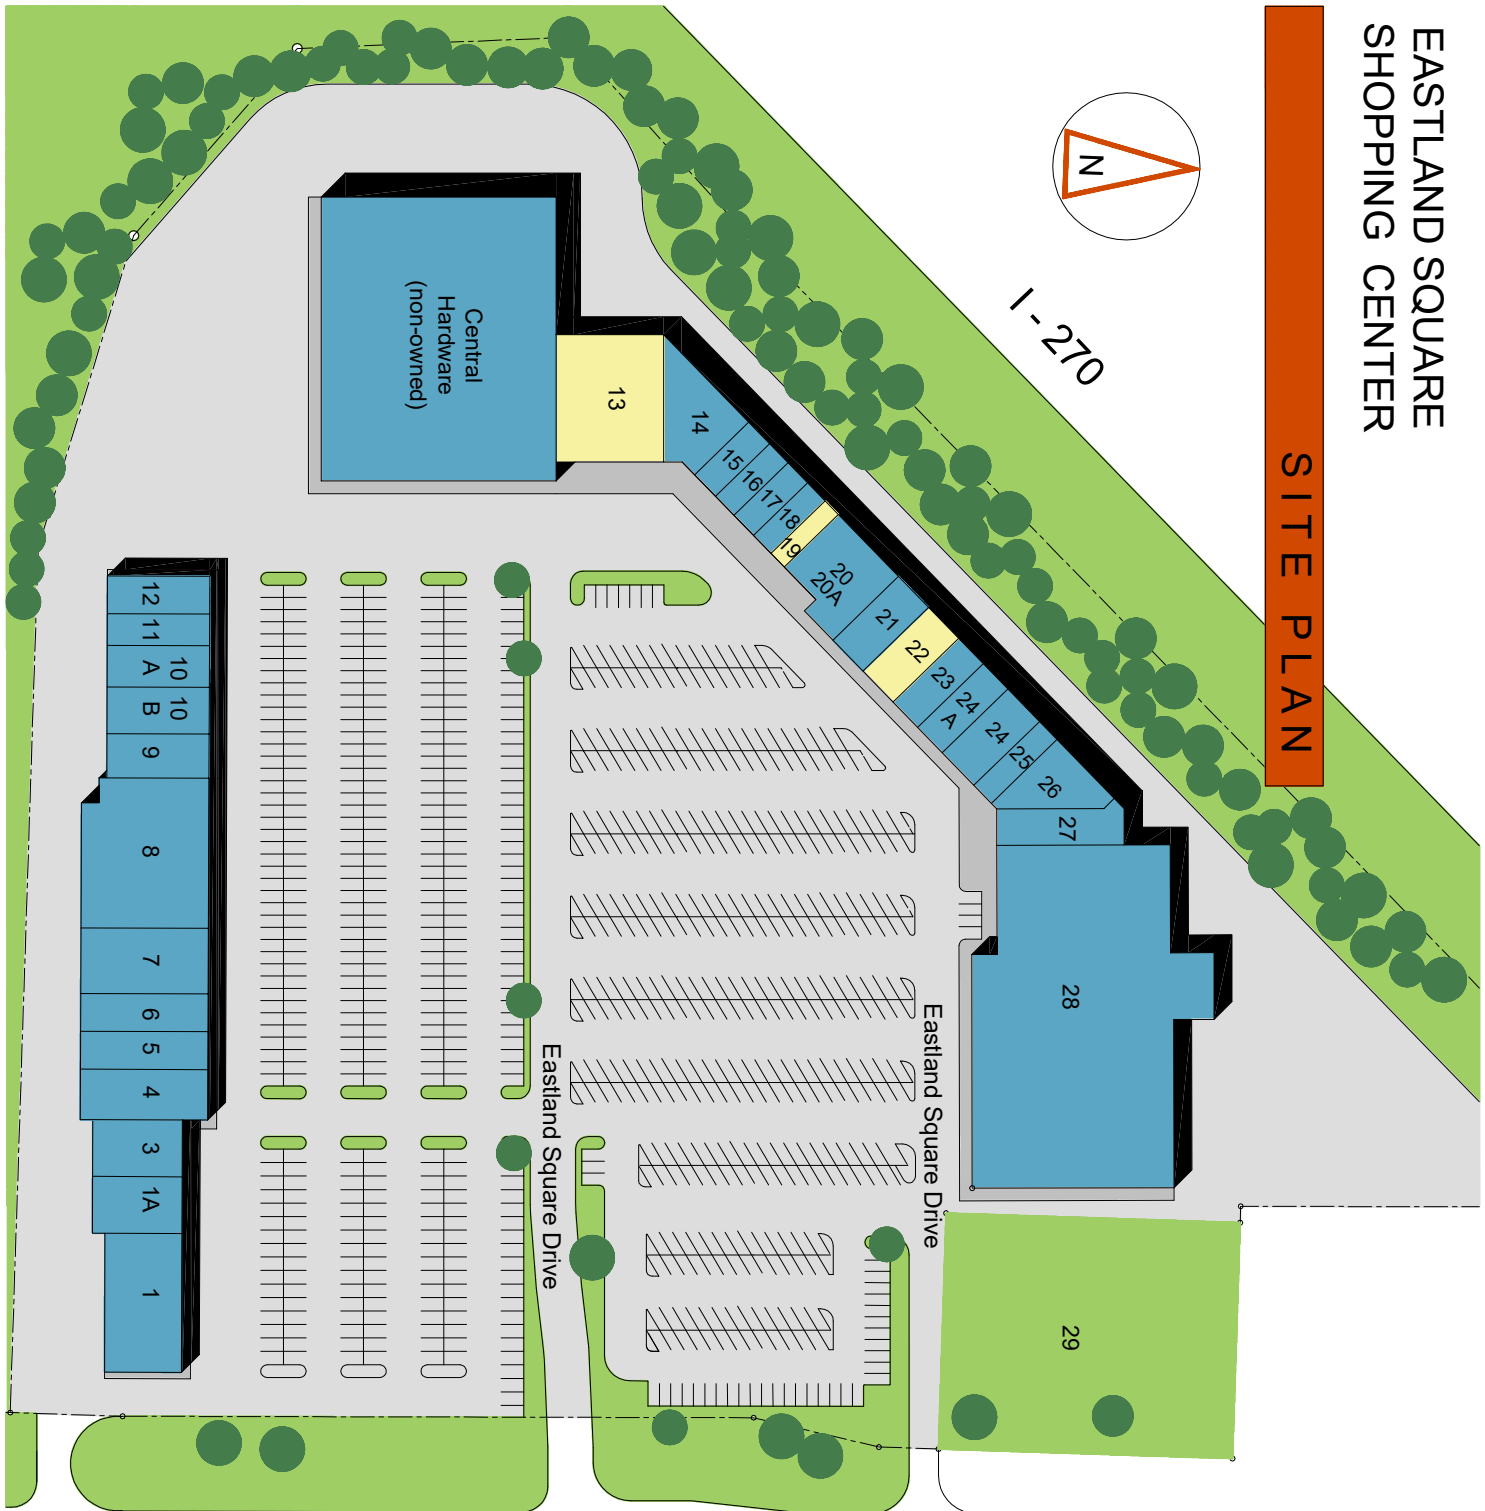

EASTLAND SQUARE SHOPPING CENTER

SITE PLAN

South Hamilton Road

1	4305	SAVE RIGHT PLUS
1A	4285	RYLAND STARR'S READ & PLAY DAYCARE
3	4281	CYBER CHECK MULTISERVICE
4	4277	INSTITUTE OF DEVINE METAPHYSICAL
5	4273	REBIRTH WORSHIP CENTER
6	4269	CRE8TIVE KIDS LEARNING CENTER
7	4265	MASJIDAN LILLAHI #7
8	4257	KANESHIE COMPLEX MARKET
9	4249	AMAZING GRACE LEARNING CENTER
10A	4241	MARANATHA HOME MINISTRIES
10B	4241	INTERNATIONAL CHURCH
11	4237	WASHINGTON ADULT DAYCARE
12	4233	NORD BARBER SHOP
13	4204	ENTERPRISE RENT-A-CAR
14	4212	VACANT 7,120 SF
15	4216	KUNG FU
16	4220	LAS CASEA DES TOUT PETIT
17	4224	AFRICAN HAIR BRAIDING
18	4228	BHSNY - TAX SERVICE
19	4232	CHAVEZ BARBER SHOP
20A	4234	VACANT 945 SF
20B	4236	EL NUEVO NARANJO GROCERY
21	4240	EL NUEVO NARANJO GROCERY
22	4244	VACANT 1,432 SF
23	4252	AMAZING BLINDS
24	4256	FAMILY GARDEN
24A	4260	CELLULAR EXPRESS
25	4264	LINGO STAFFING
26	4268	INFINITE LEARNING CHILDCARE
27	4272	KAMP GREEN BOXING
28	4280	LIQUIDATION CENTER
29		1,001 ACRES VACANT