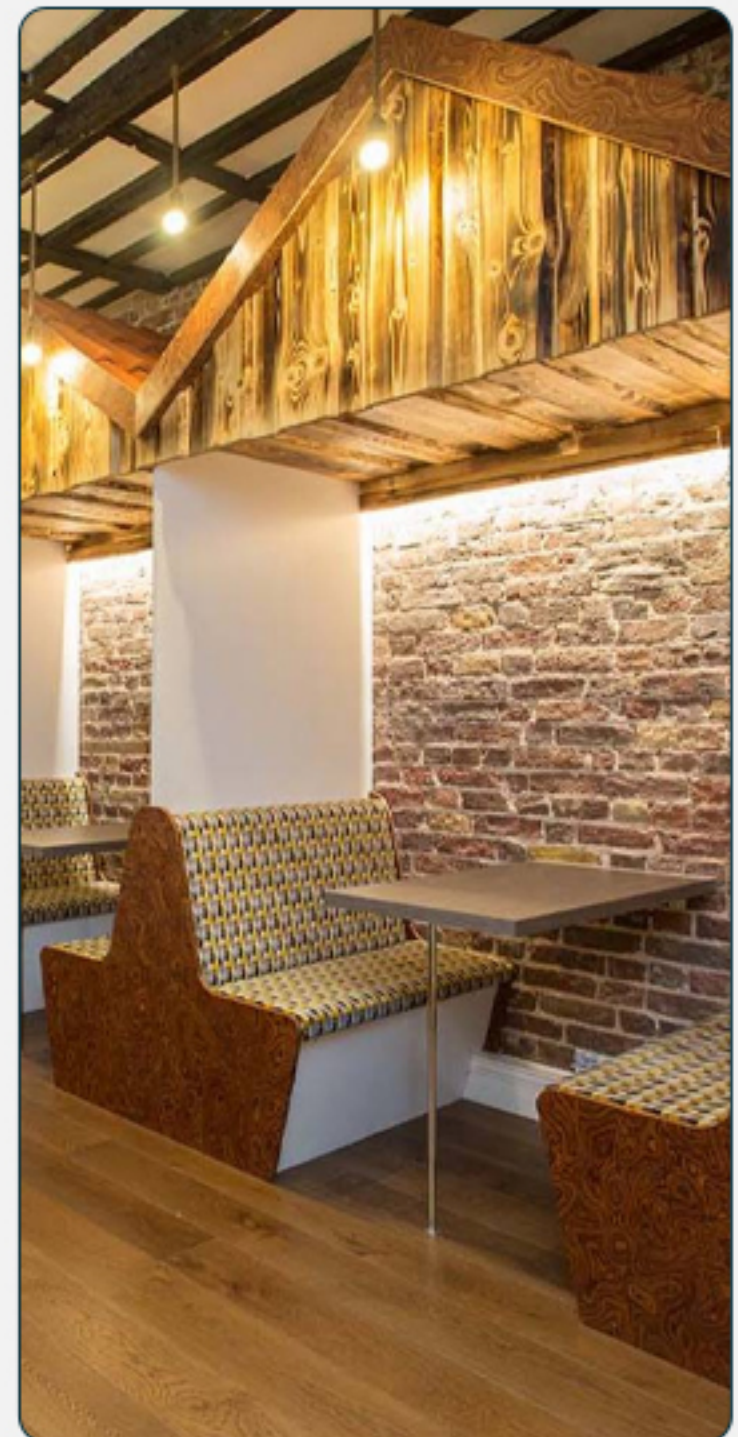

SHOREDITCH

With greenery throughout and two large windows, natural light floods the space seamlessly, creating a vibrant atmosphere for your team to enjoy. Relax in the soft seating area, a perfect spot for collaboration or quiet reflection.

 Air Conditioning

 Pet Friendly

 Kitchenette

 WiFi

 Fully Fitted

 Meeting Rooms

 Beakout Space

Arrange your viewing today!