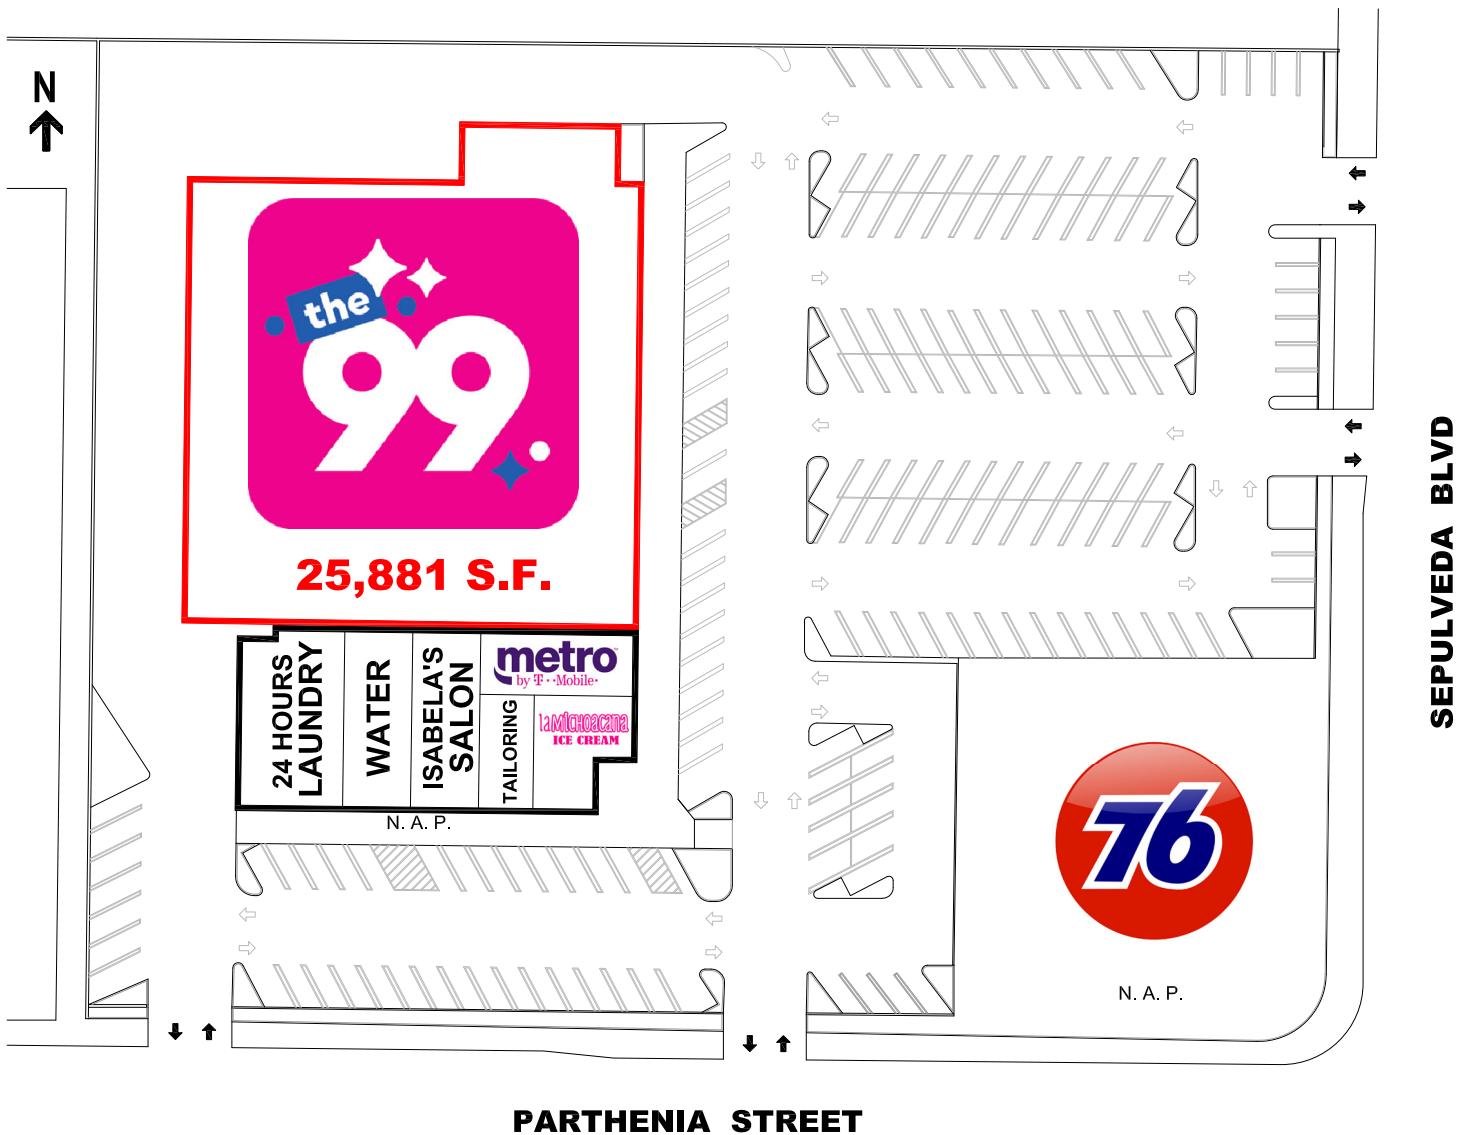

POTENTIAL AVAILABLE SIZES: 25,881 - 28,601 S.F.

The Information contained herein has been obtained from sources we deem reliable. We have no reason to doubt its accuracy but we make no representations or warranties, expressed or implied, as to the accuracy of the Information. The site plan is only an illustration, no representation is being made that specific tenants will occupy the center, and the center is subject to change from time to time by the landlord. References to square footage or age are approximate. Lessees must verify the Information by their own sources.