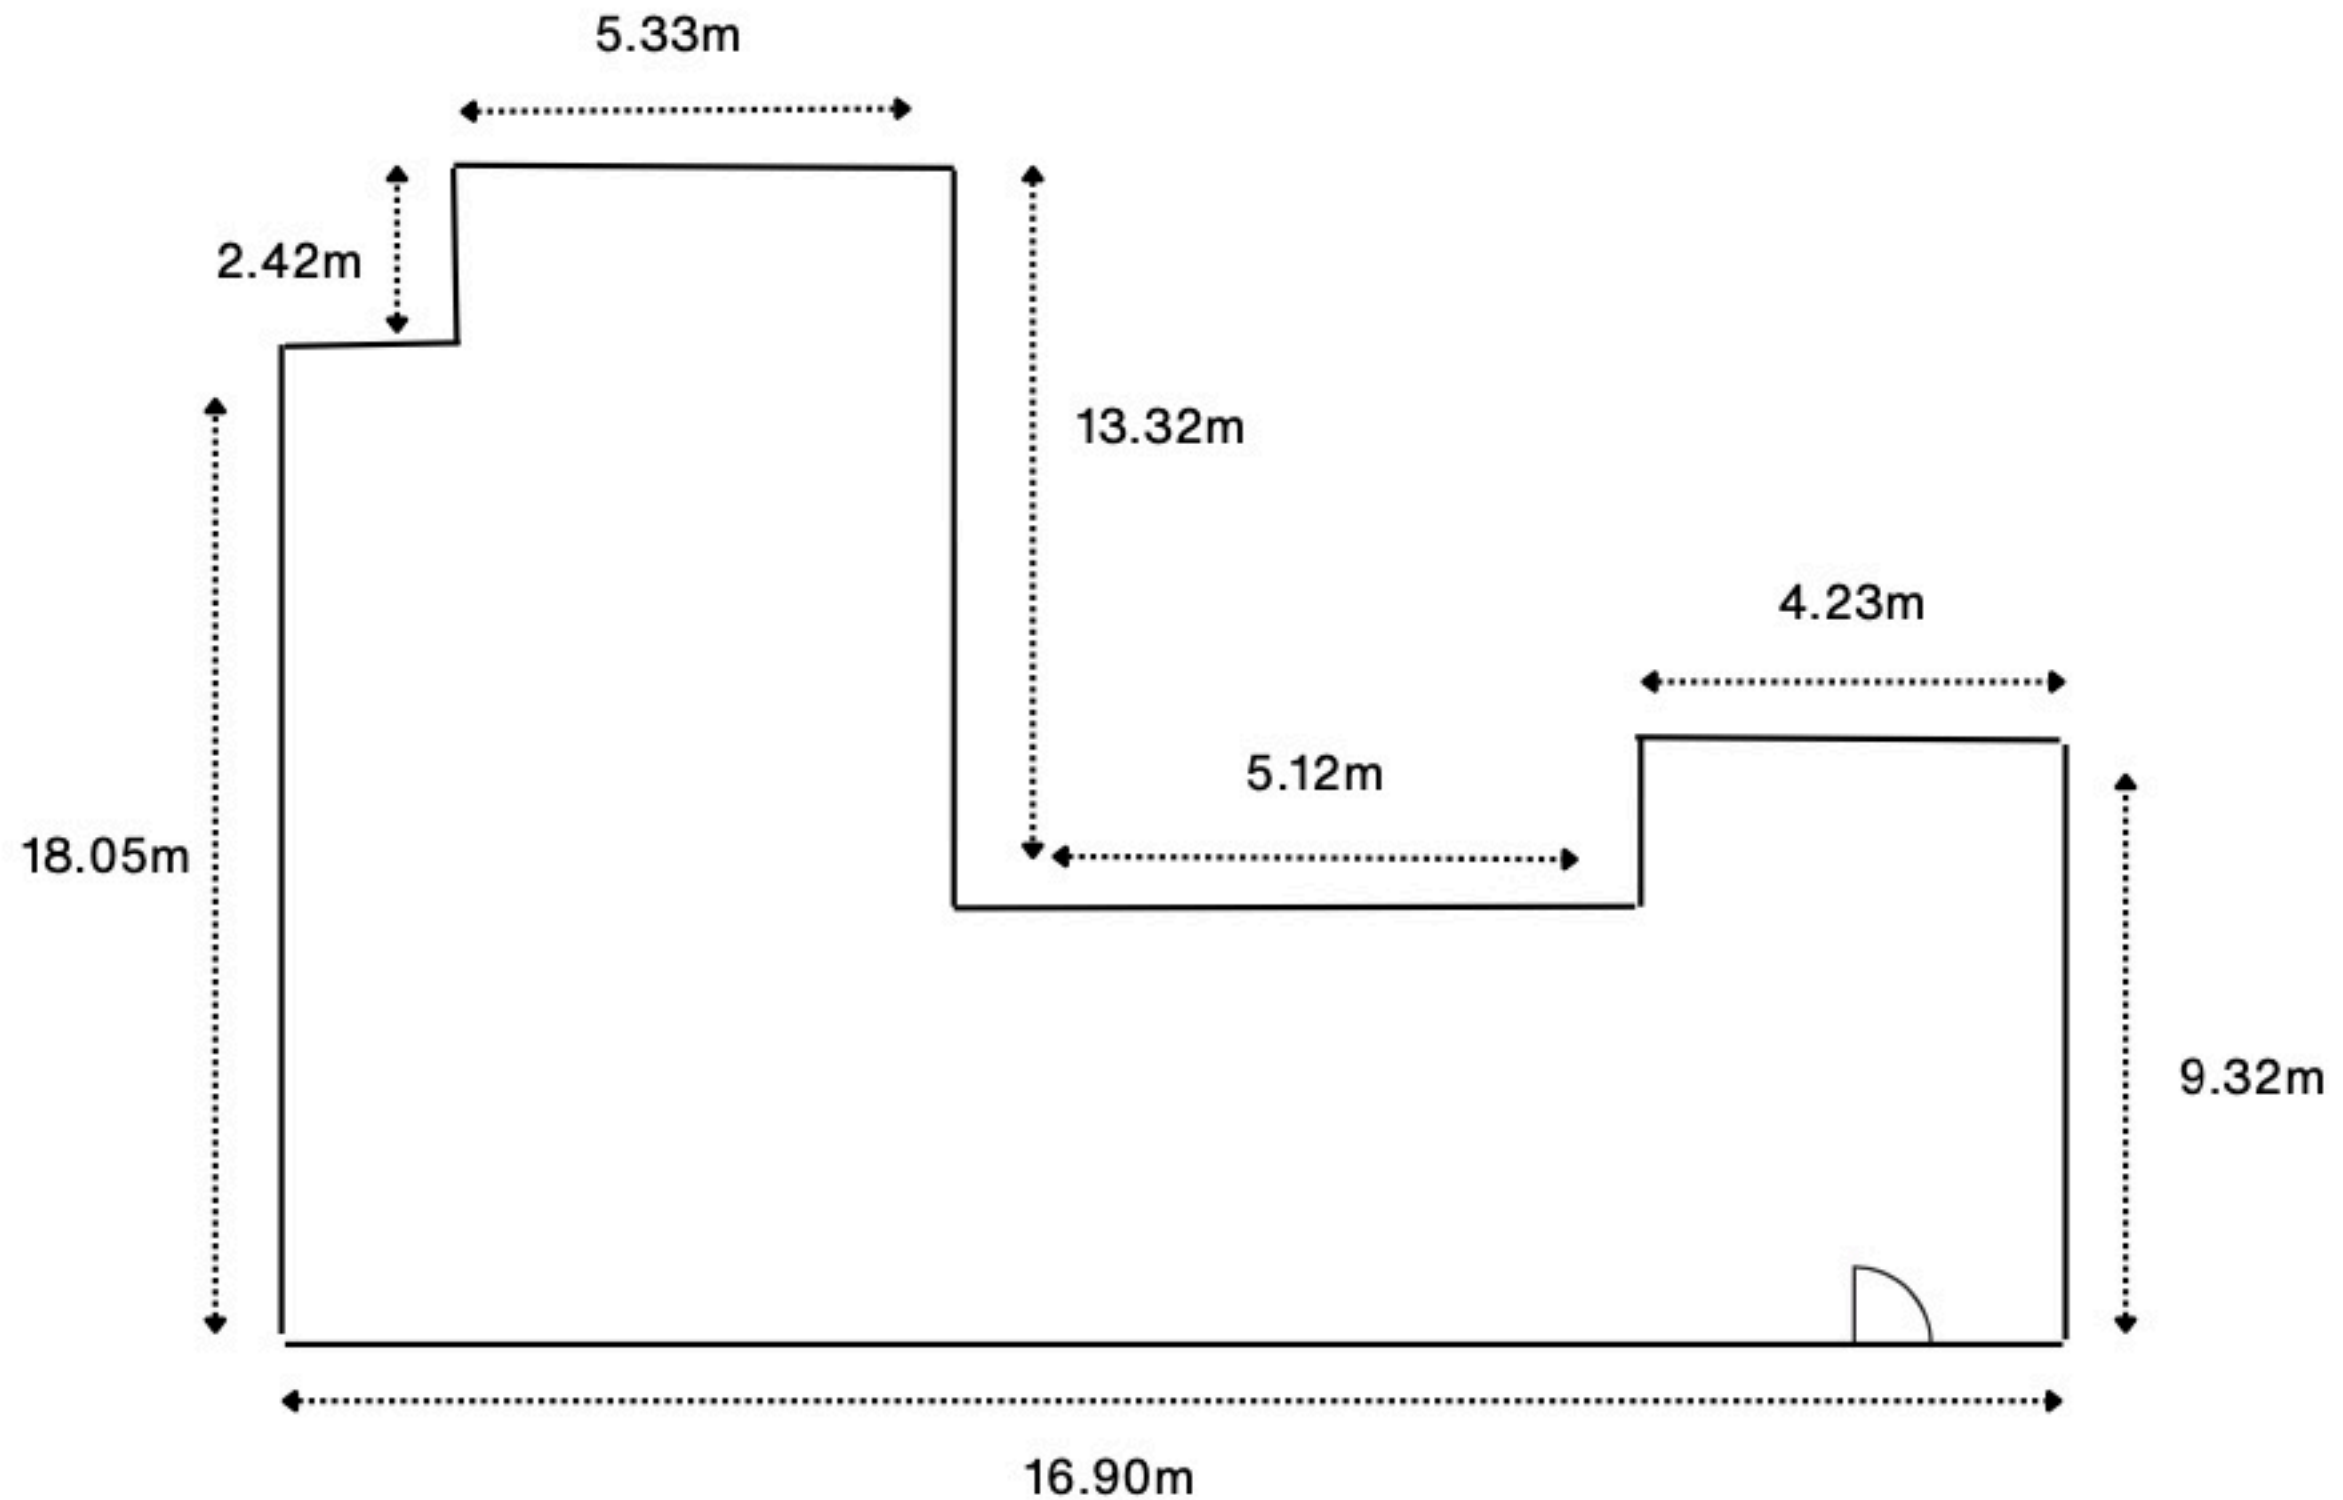

Estimated Floor Plan - UNIT 21.03

Estimated Floor Space: 309.92 sqm | 3336 sqft