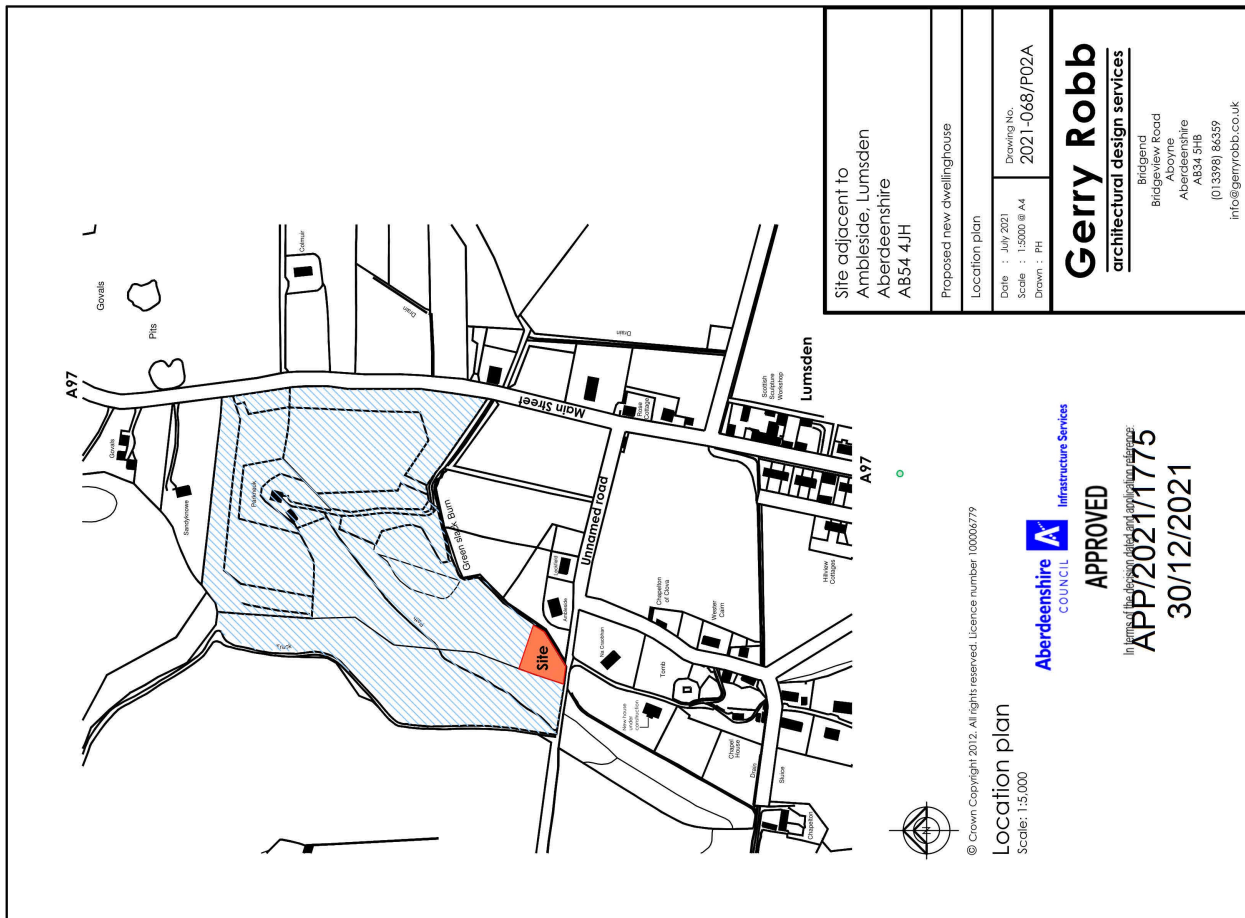

0mm 50mm 100mm 1:1 pdf print scale reference

Do you want the best mortgage for you?

A Mortgage Advisor from our offices will be pleased to provide you with mortgage advice and recommendations unique to your individual circumstances. With our mortgage sourcing system we will review the best deals available from the UK's banks and building societies. For a free mortgage appointment, contact financial@peterkins.com or telephone 01467 672820. We may not be able to act for purchasers of the particular property. Authorised and Regulated by the Financial Conduct Authority. Your home may be repossessed if you do not keep up repayments on your mortgage. Written quotations are available on request.

All measurements have been taken using a sonic tape measure and therefore may be subject to a small margin of error. While we endeavour to make our sales particulars accurate and reliable, if there is any point which is of particular importance to you, please contact the office and we will be pleased to check the information for you. Do so, particularly if contemplating travelling some distance to view the property. The mention of any appliances and/or services within these sales particulars does not imply that they are in full and efficient working order.

peterkins

Aberdeen | Huntly | Inverurie | Keith | Alford

Keith

Tel 01542 882537 Fax 01542 886176 Email keithprop@peterkins.com