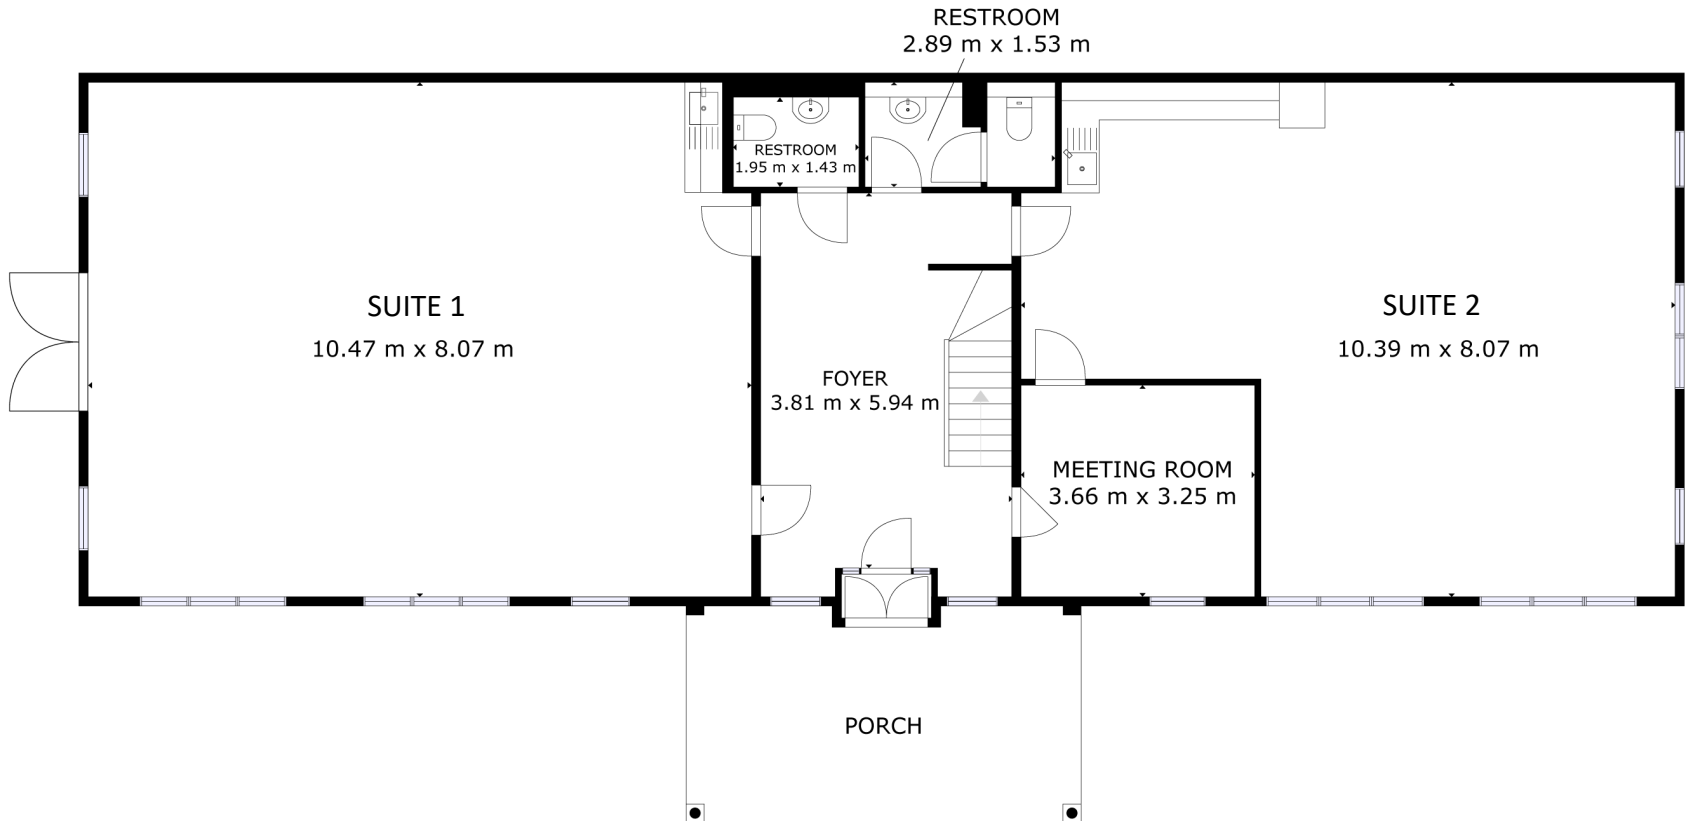

The Workstation – Pilgrims Lodge

GROSS INTERNAL AREA
GROUND FLOOR: 205 m²
1st FLOOR: 225 m²
TOTAL 430 m²
SIZES AND DIMENSIONS ARE
APPROXIMATE, ACTUAL MAY VARY.

Ground Floor

The Workstation – Pilgrims Lodge

GROSS INTERNAL AREA
GROUND FLOOR: 205 m²
1st FLOOR: 225 m²
TOTAL 430 m²

SIZES AND DIMENSIONS ARE
APPROXIMATE, ACTUAL MAY VARY.

1st Floor