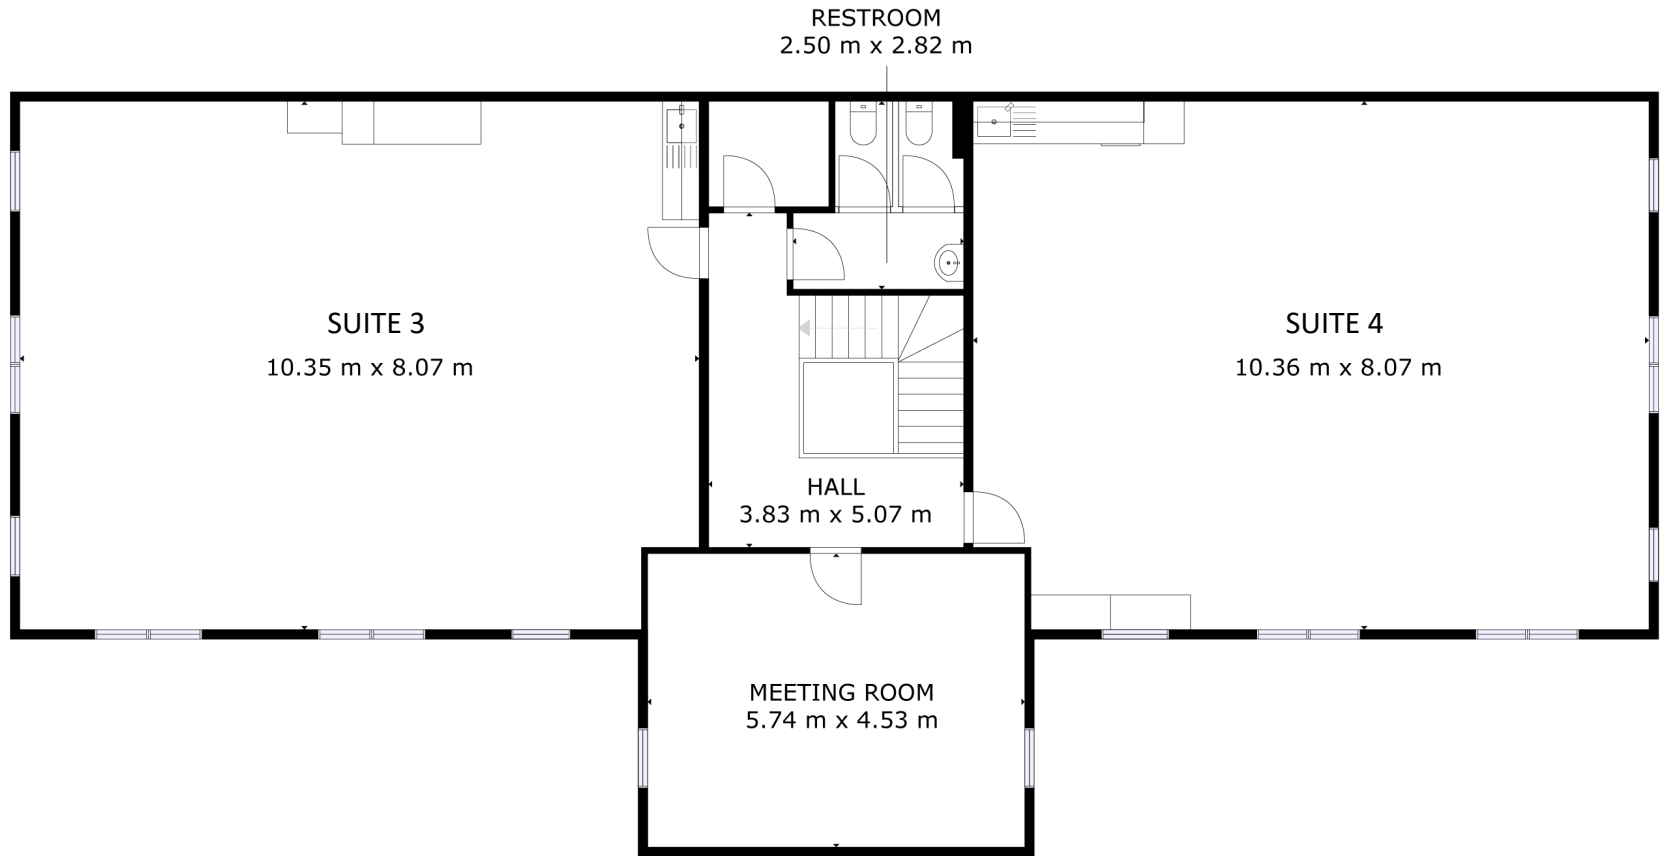

The Workstation – Pilgrims Lodge

GROSS INTERNAL AREA
GROUND FLOOR: 205 m²
1st FLOOR: 225 m²
TOTAL 430 m²
SIZES AND DIMENSIONS ARE
APPROXIMATE, ACTUAL MAY VARY.

Ground Floor

The Workstation – Pilgrims Lodge

GROSS INTERNAL AREA
GROUND FLOOR: 205 m²
1st FLOOR: 225 m²
TOTAL 430 m²

SIZES AND DIMENSIONS ARE
APPROXIMATE, ACTUAL MAY VARY.

1st Floor