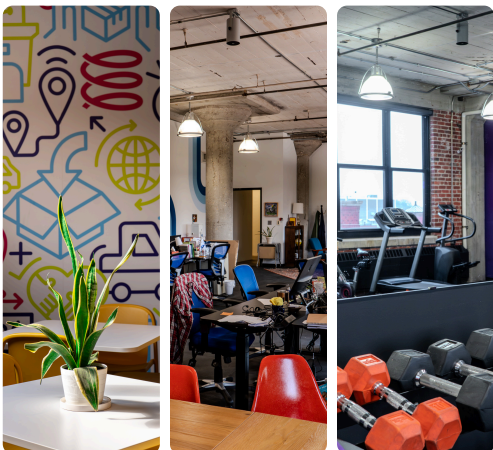

Elevator Coworking | Economy Membership

Amenities

- 8am - 5PM Building Access
- High Speed Wifi + Printing
- Access to our Collaboration Spaces
- Access to Exclusive Events
- Coffee and Snacks

Scan to Sign Up for a Membership.

\$49/Mo

Elevator Coworking | Comfort+ Membership

Amenities

- 24/7 Building Access
- Mailing Services
 - 8am-5pm Pickup
- High Speed Wifi + Printing
- Access to our Collaboration Spaces
- Access to Exclusive Events
- Coffee and Snacks