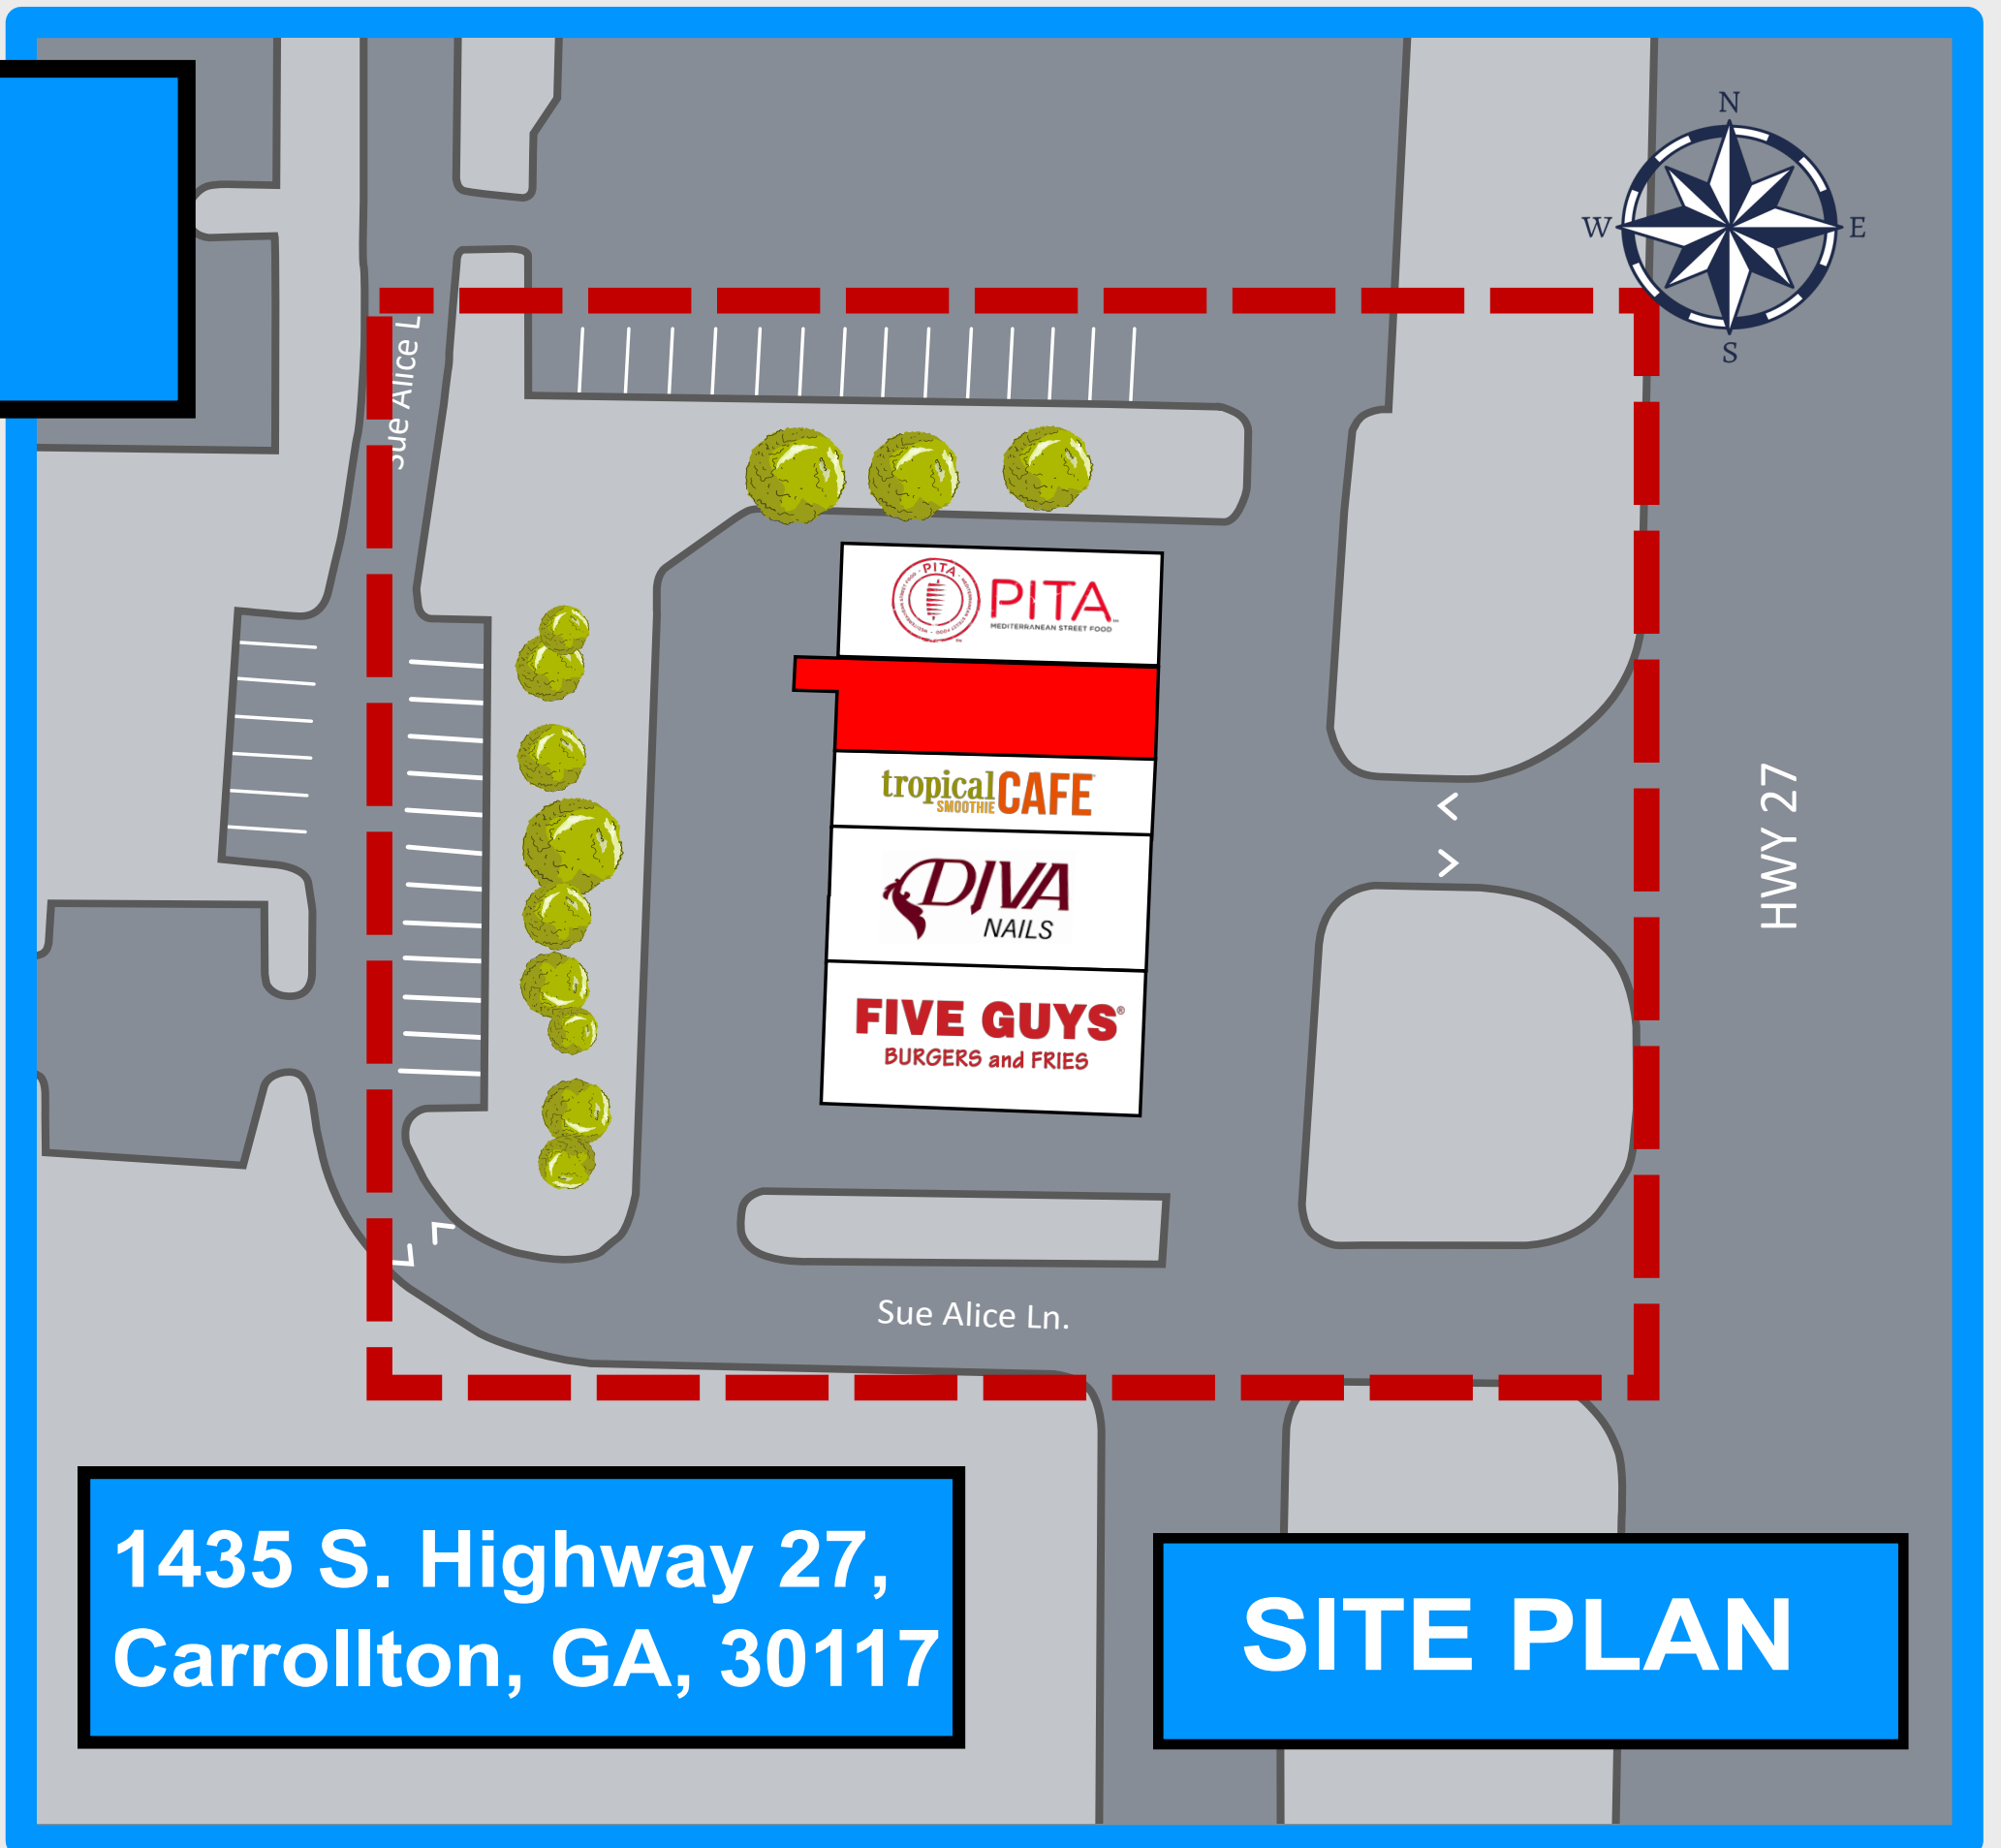

CARROLLTON STATION

STE.	TENANT	SQ. FT
100	Five Guys	2,400
200	Diva Nails	1,600
300	Tropical Smoothie Cafe	1,560
400	Vacant	1,040
500	Pita Mediterranean Street Food	1,500

Total Square Footage of the Center: **8,100**

1435 S. Highway 27,
Carrollton, GA, 30117

SITE PLAN