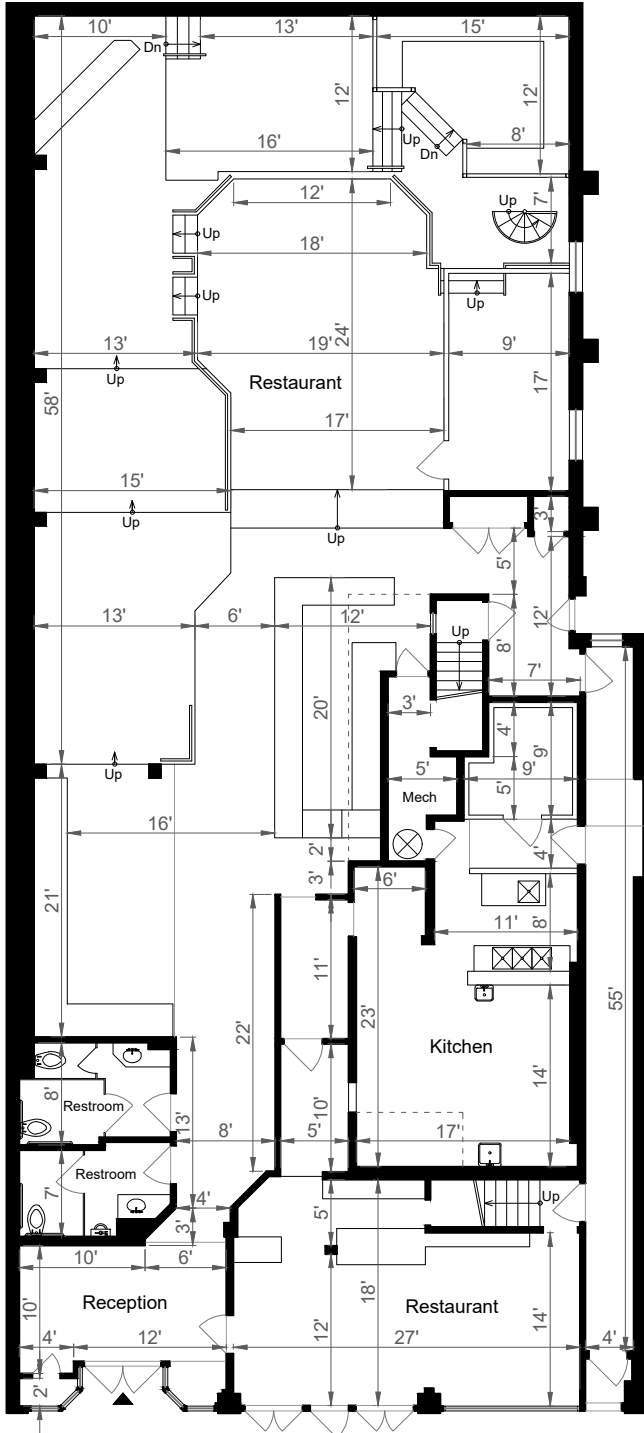

# 234-236 SOUTH B STREET

SAN MATEO, CA 94401

**MAIN LEVEL**  
5,155 SQ FT

**UPPER LEVEL**  
2,405 SQ FT

**Estimated Total Square Footage: 7,560 SQ FT**

*Calculated from outside face of exterior walls and center line of demising walls.*