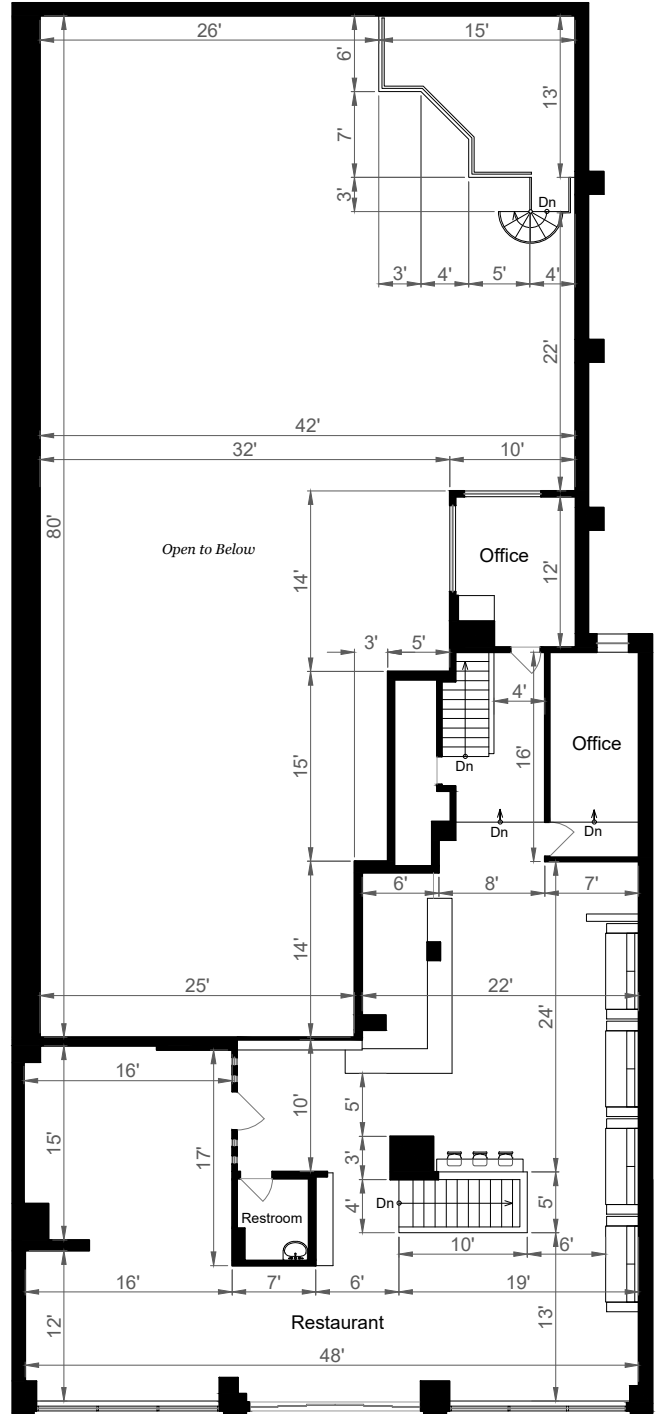

# 234-236 SOUTH B STREET

SAN MATEO, CA 94401

**MAIN LEVEL**  
5,155 SQ FT

**UPPER LEVEL**  
2,405 SQ FT

**Estimated Total Square Footage: 7,560 SQ FT**

*Calculated from outside face of exterior walls and center line of demising walls.*