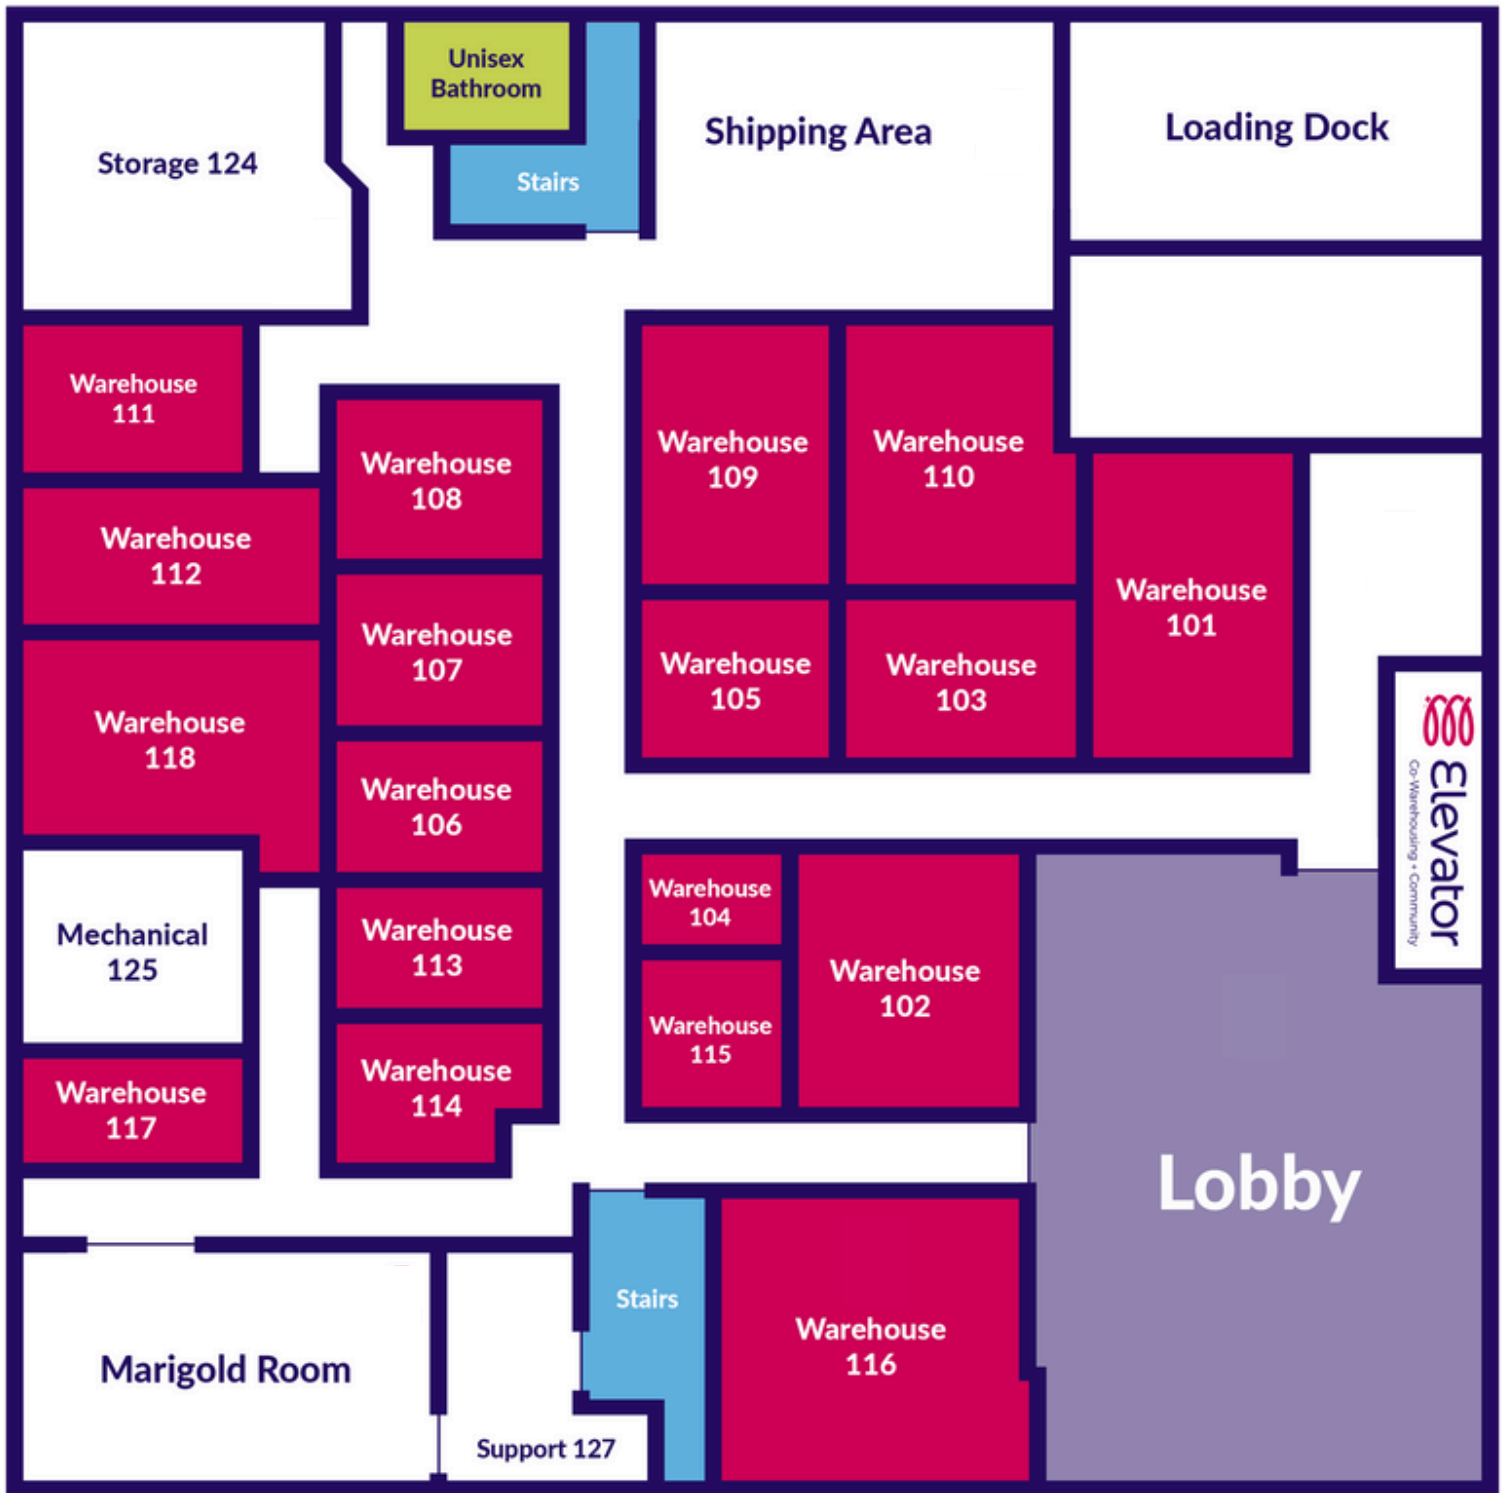

TOUR GUIDE

Landmarks & Layout of the Omaha Location

Elevator OMA, 1402 Jones Street, Omaha, Nebraska 68102

First Floor

- 18 Warehouse/Flex Units
- Coworking Space
- Loading Dock
- Training Room

Second Floor

- 21 Warehouse/Flex Units
- 19 Office Suites
- Coworking Space
- Conference Room

Third Floor

- 31 Warehouse/Flex Units
- Coworking Space
- Kitchen/Break Room
- Lockers & Showers

Fourth Floor

- 5 Warehouse/Flex Units
- Rooftop Patio Access

Furniture For Rent

 <p>Simple Chair \$4.00/Mo</p>	 <p>Office Chair \$25.00/Mo</p>	 <p>Stylish Lounge Chair \$40.00/Mo</p>	 <p>Stylish Lounge Chair 2 \$46.00/Mo</p>	 <p>Ergonomic Office Chair \$58.00/Mo</p>
 <p>Green Accent Office Chair \$30.00/Mo</p>	 <p>Luxury 60" Sit/Stand Desk \$62.00/Mo</p>	 <p>55" Economic Desk Black or White Available \$12.00/Mo</p>	 <p>Square Seat File Cabinet \$26.00/Mo</p>	 <p>72" x 30" Banquet Table \$10.00/Mo</p>