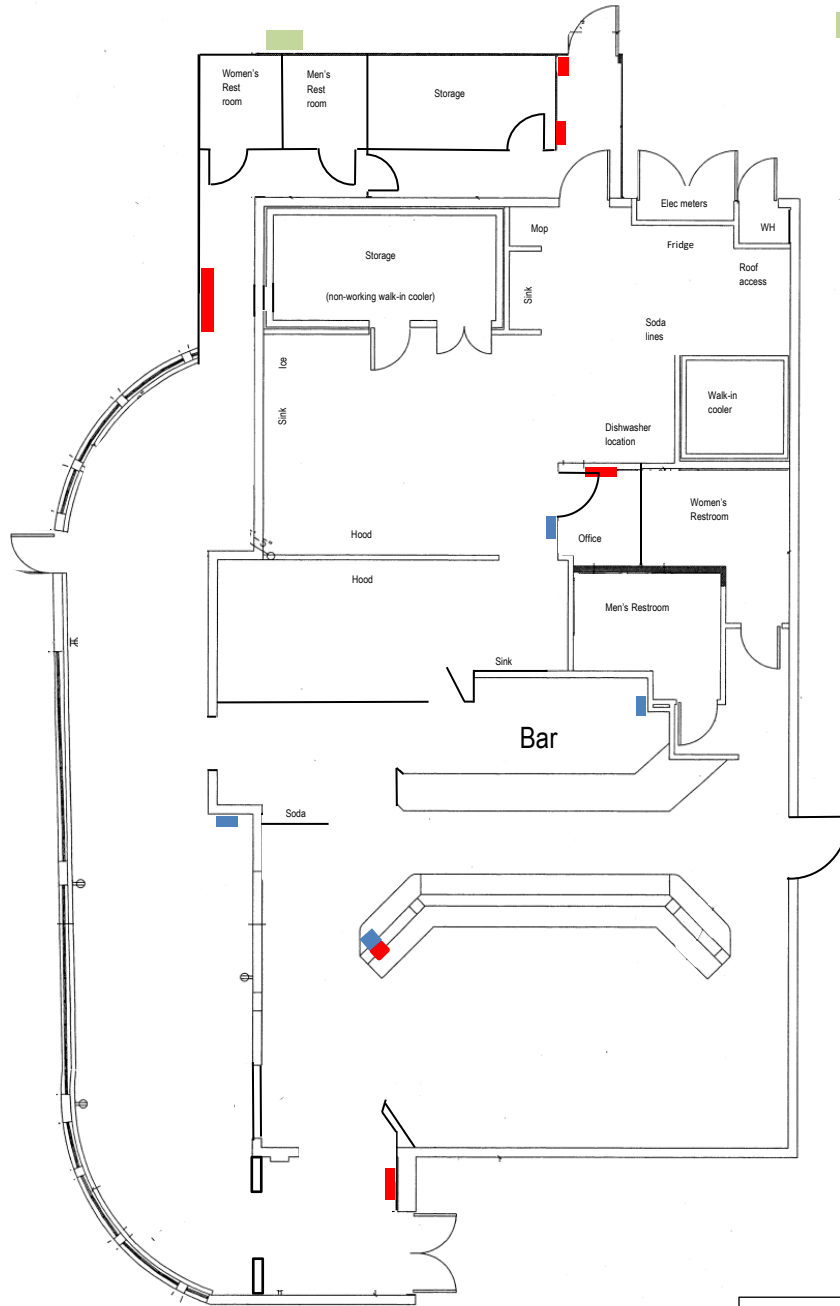

Square South Plaza

8389 S. Tamiami Trail | Sarasota, FL 34238

Freestanding | approximately 4,120 rentable square feet

-  Light switches
-  AC Thermostats
-  Gas

No warranty or representation, expressed or implied, is made as to the accuracy of the information contained herein, and same is submitted subject to errors, change of price, rental or other conditions, or withdrawal without notice, and to any special listing conditions imposed by our principals. All rights reserved.