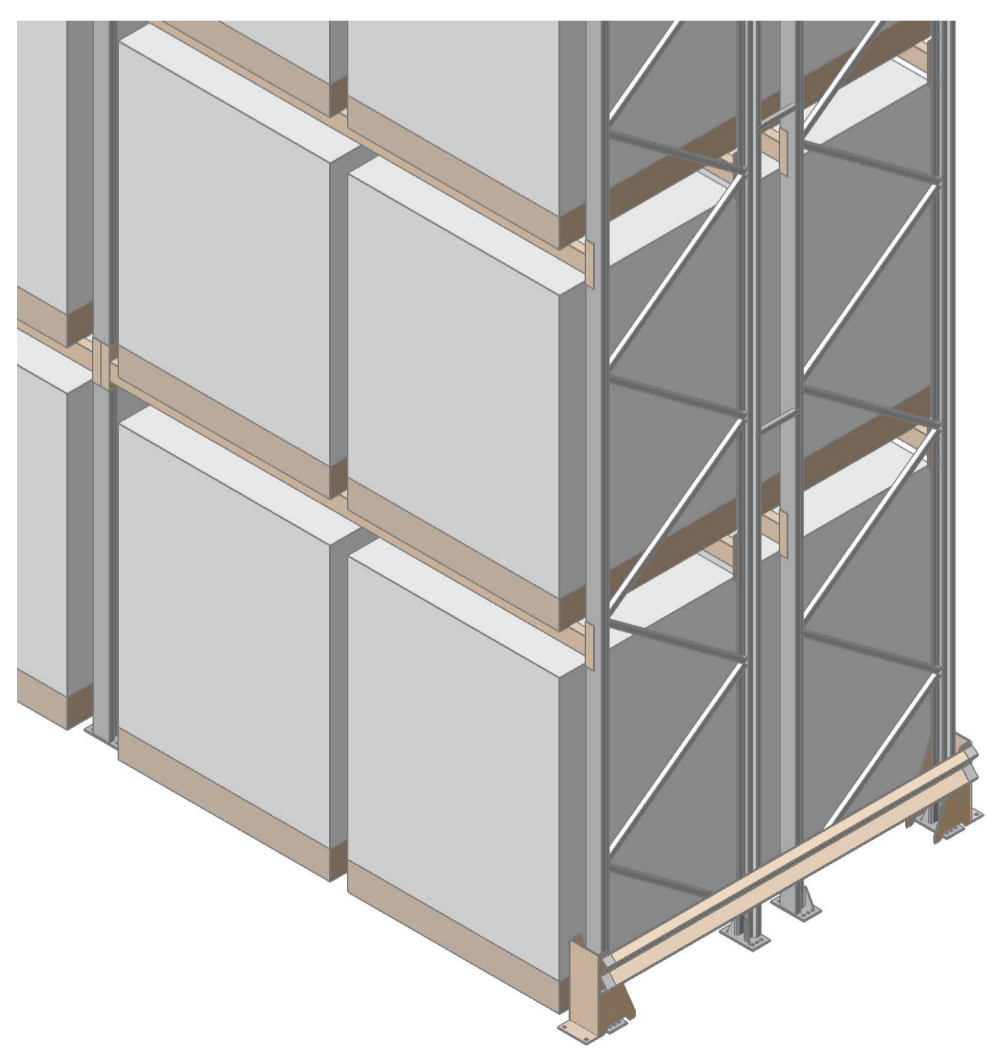

- FRAME KEY
- 1 DENOTES TOP BRACING
 - 2 DENOTES BOTTOM BRACING
 - 3 DENOTES HEAVY DUTY BRACING
 - 4 DENOTES LIGHT DUTY BRACING
 - 5 DENOTES GIRDERS

Note :
 Load Type : L1 Pallet
 Load Dimensions : 1200mm Width X 1000mm Depth X 1490mm Height
 Pallet Dimension : 1200mm Width X 1000mm Depth X 160mm Height
 Load Weight : 1000 kg
 Capacity : 18480 Pallet(s)

REV.No.	DATE	SIGN	DESCRIPTION
PROPOSED PALLET RACKING SCHEME			
scale	drawn by	checked by	date
			21/10/22
approved by customer		approval date	
		drawing and contract number	
Any discrepancies in this drawing or deviations from it must be communicated to the above address. For any amendments or queries please contact Mr.			D360-38879-01036-00