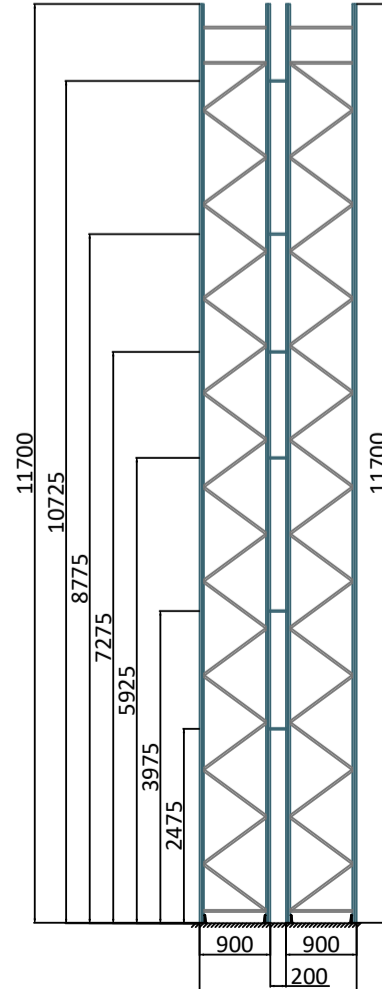

- FRAME KEY
- 1 DENOTES TOP BRACING
 - 2 DENOTES BOTTOM BRACING
 - 3 DENOTES HEAVY DUTY BRACING
 - 4 DENOTES LIGHT DUTY BRACING
 - 5 DENOTES GIRDERS

Note :
 Load Type : L1 Pallet
 Load Dimensions : 1200mm Width X 1000mm Depth X 1490mm Height
 Pallet Dimension : 1200mm Width X 1000mm Depth X 160mm Height
 Load Weight : 1000 kg
 Capacity : 18480 Pallet(s)

REV.No.	DATE	SIGN	DESCRIPTION
PROPOSED PALLET RACKING SCHEME			
scale	drawn by	checked by	date
			21/10/22
approved by customer		approval date	
		drawing and contract number	
Any discrepancies in this drawing or deviations from it must be communicated to the above address. For any amendments or queries please contact Mr.			D360-38879-01036-00