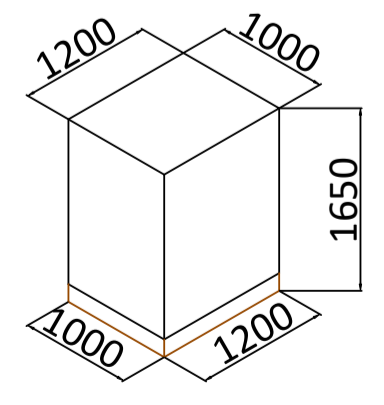

- FRAME KEY
- 1 DENOTES TOP BRACING
 - 2 DENOTES BOTTOM BRACING
 - 3 DENOTES HEAVY DUTY BRACING
 - 4 DENOTES LIGHT DUTY BRACING
 - 5 DENOTES GIRDERS

Note :
 Load Type : L1 Pallet
 Load Dimensions : 1200mm Width X 1000mm Depth X 1490mm Height
 Pallet Dimension : 1200mm Width X 1000mm Depth X 160mm Height
 Load Weight : 1000 kg
 Capacity : 18480 Pallet(s)