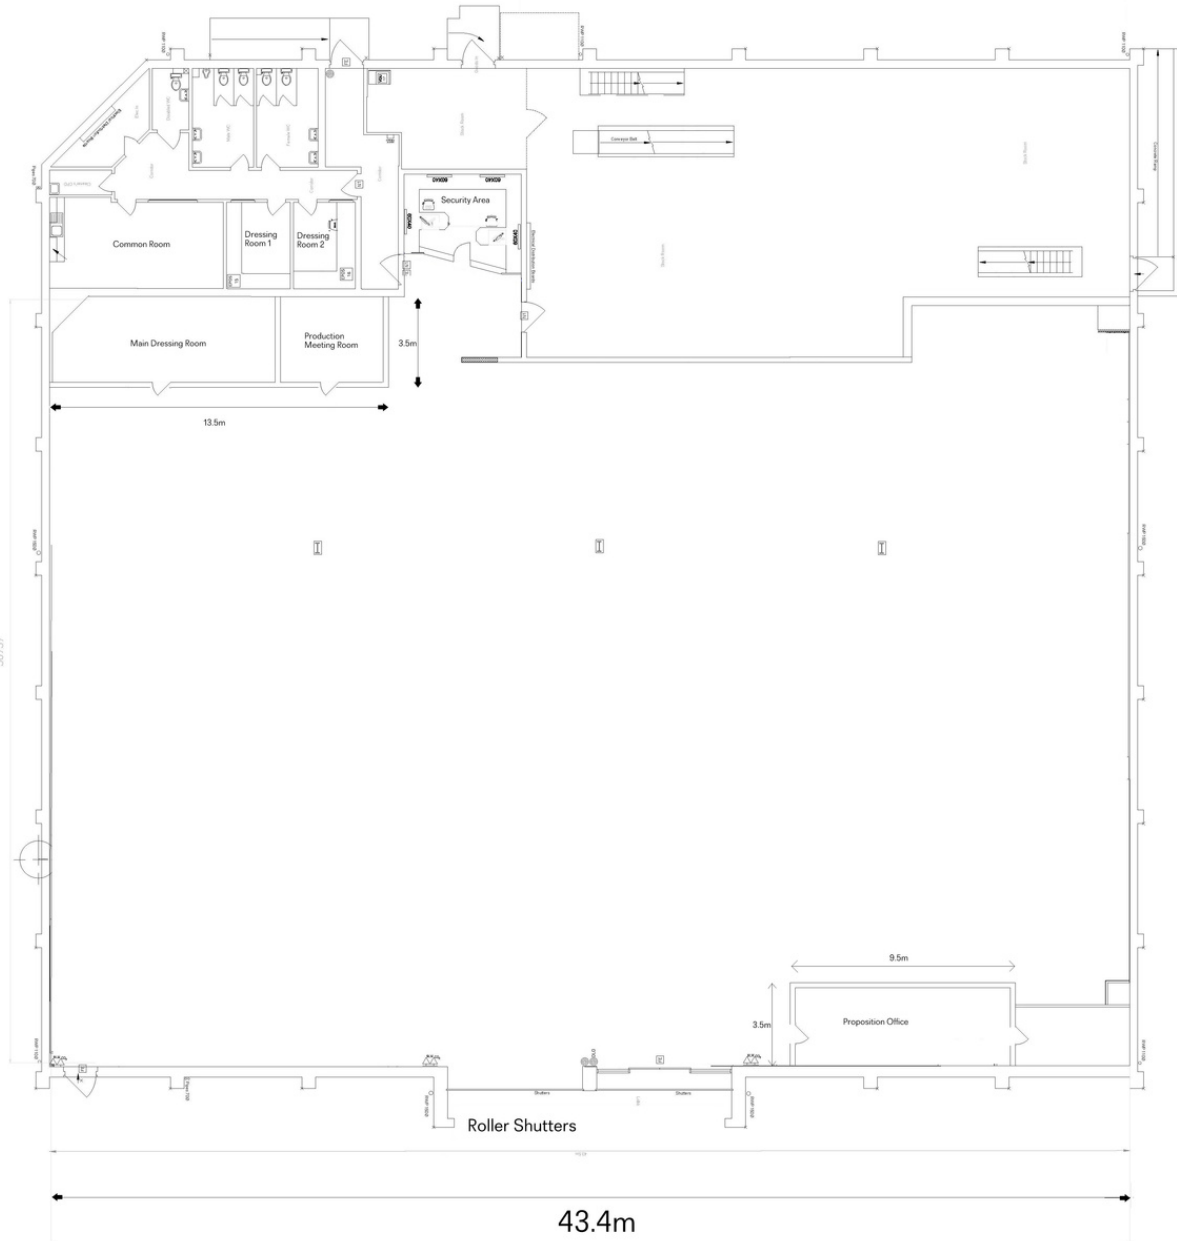

19m

30.7/57

25m

10m

30.7m

43.4m

PROPOSITION

VARIATIONS FROM PUBLISHED BENCHMARK:

APPROVED BY:	DATE:
XX	XX

NOTE

DATE:	REV:
XX	1

ALPERTON

TITLE

STORE NUMBER:	SCALE:	DATE:
	1:100 @ A0	

DESIGN NUMBER:	REVISION:
	1

FILM AND PRODUCTION STUDIO