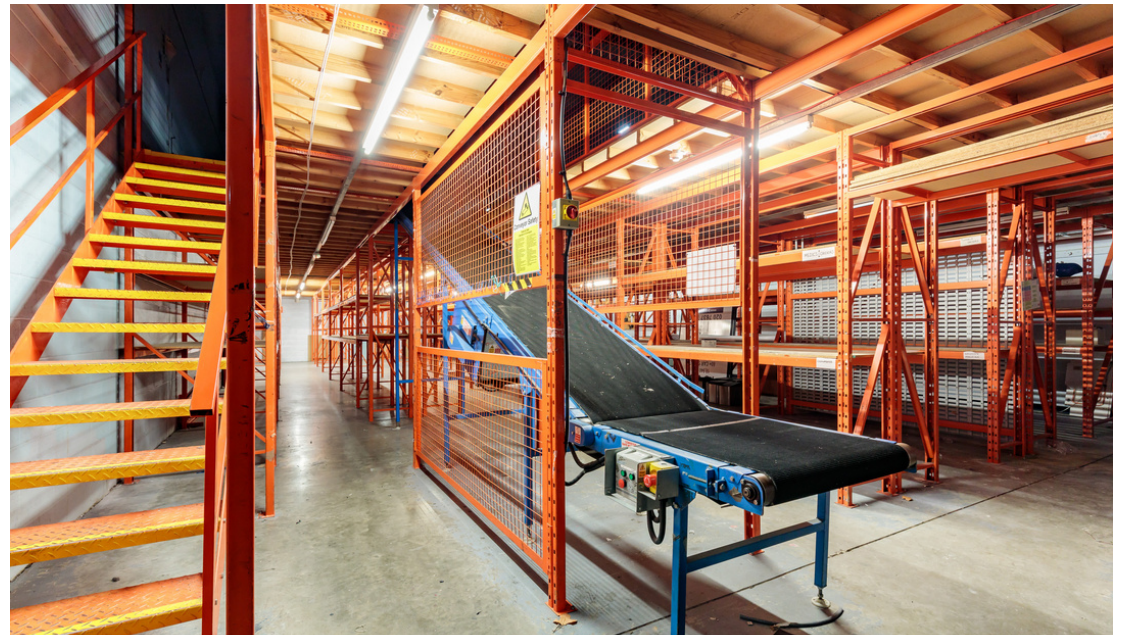

2,500sq ft mezzanine currently with racking shelving that can be cleared for long-term bookings

STUDIO ONE

**ROLLER SHUTTER ACCESS ENABLING
VEHICLES TO DRIVE DIRECTLY ONTO SET**

ADDITIONAL SPACES

Private Dressing Rooms