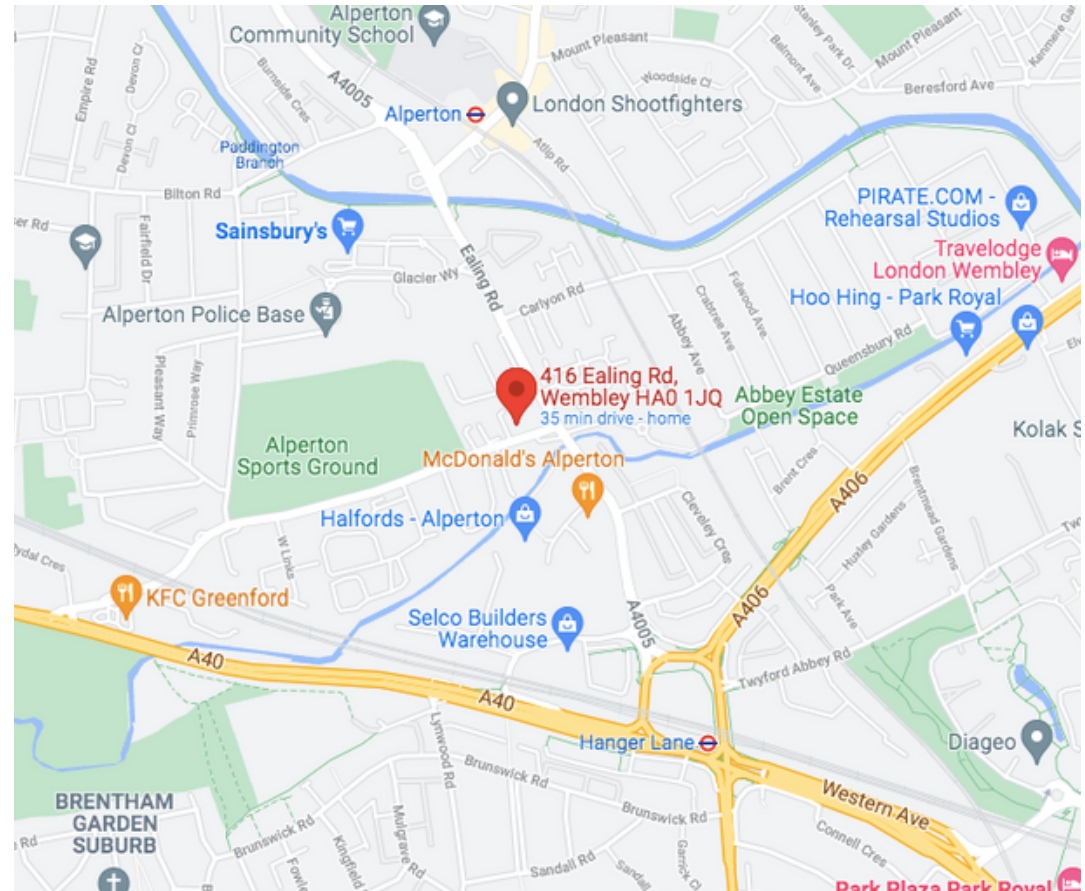

LOCATION

Proposition Studios

416 Ealing Road
Wembley
HA0 1JQ

10 minute walk from Alperton Station
(Piccadilly Line) - with links to Heathrow
Airport

10 minute walk from Hanger Lane Station
(Central Line)

Immediate access to the A406 and easy
access to the M4

Approx. 30-40 minute drive from Heathrow
Airport

Approx. 10 minute drive from Park Royal
prop and kit houses

[CLICK HERE TO FIND US](#)