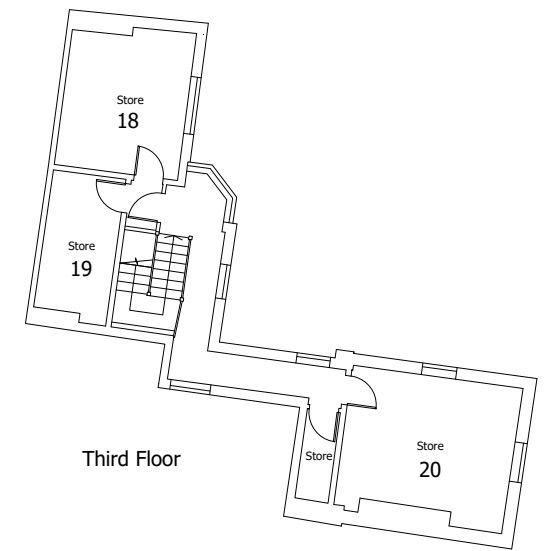

Location plan scale 1:1250

First Floor

Second Floor

Third Floor

Ground Floor

HJJ Alexander House Ltd

Schedule 1

Alexander House
39 London Road
Sevenoaks
TN13 1AR

Scale 1:200 @A3
Drawing no.: 60524_1
Date drawn: 24-06-2025
Revision: 01