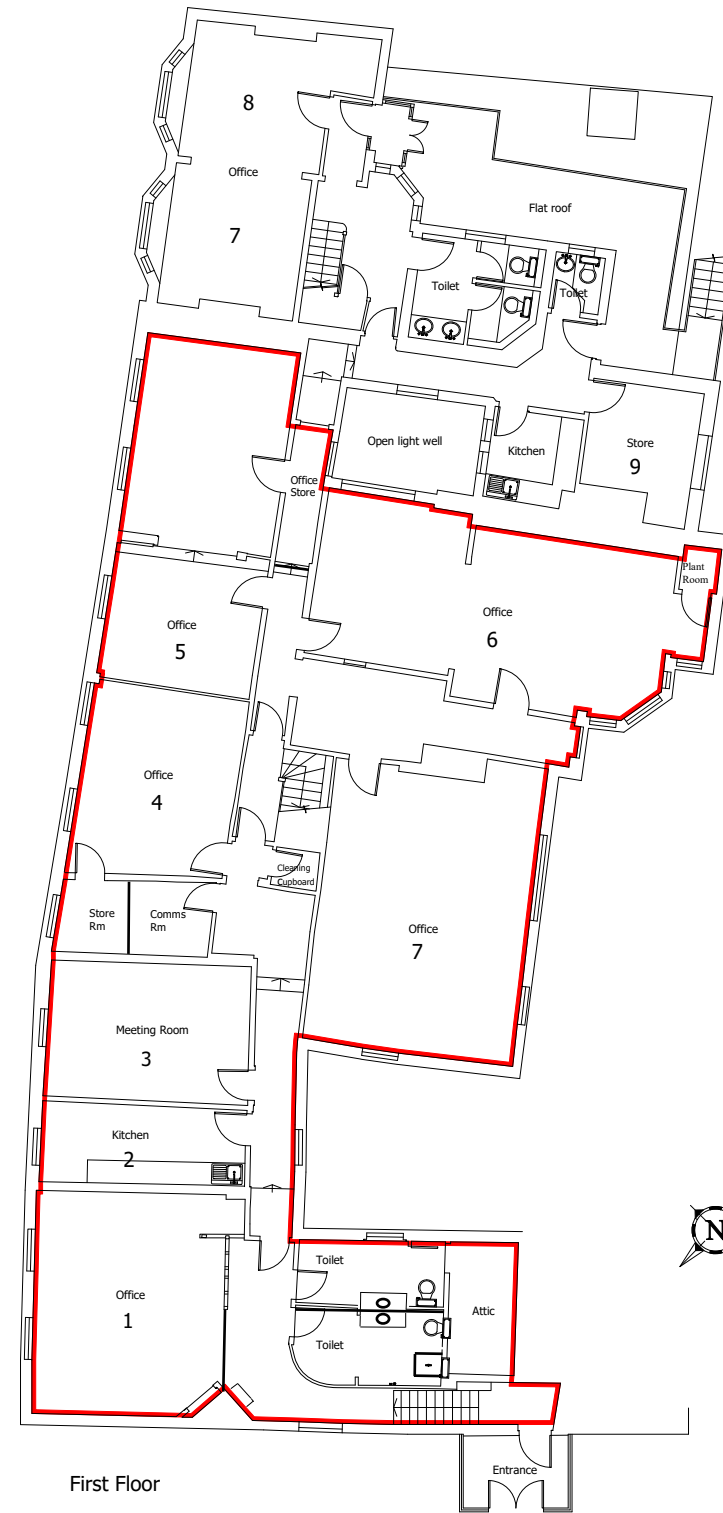

Location plan scale 1:1250

First Floor

Second Floor

Third Floor

Ground Floor

HJJ Alexander House Ltd

Schedule 1

Alexander House
39 London Road
Sevenoaks
TN13 1AR

Scale 1:200 @A3
Drawing no.: 60524_1
Date drawn: 24-06-2025
Revision: 01