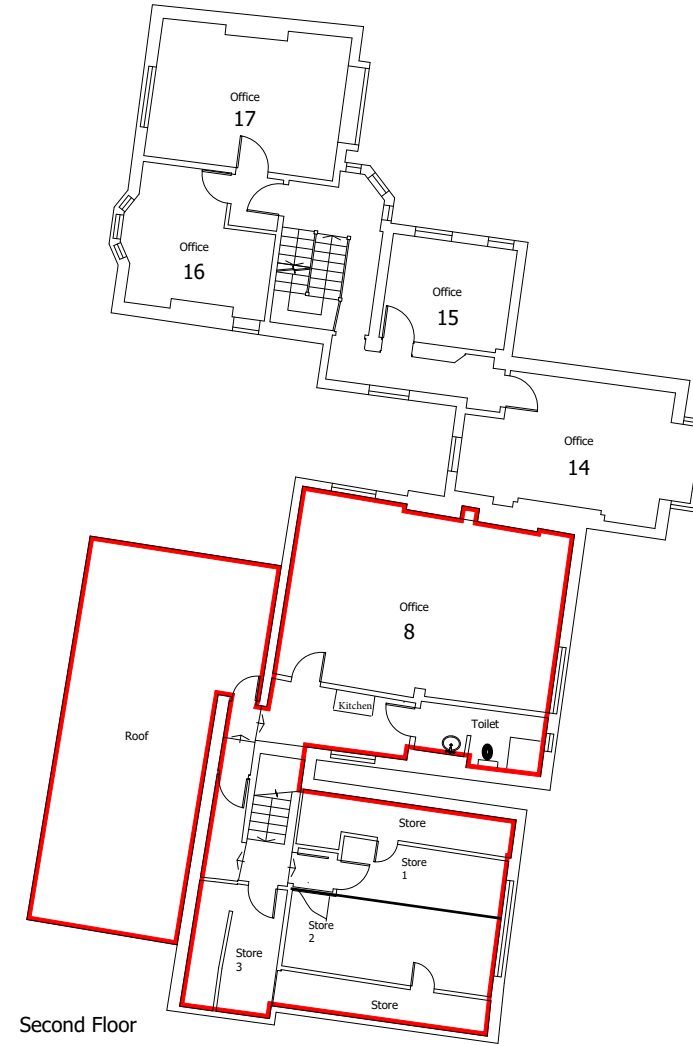

Location plan scale 1:1250

First Floor

Second Floor

Third Floor

Ground Floor

HJJ Alexander House Ltd

Schedule 1

Alexander House
39 London Road
Sevenoaks
TN13 1AR

Scale 1:200 @A3
Drawing no.: 60524_1
Date drawn: 24-06-2025
Revision: 01