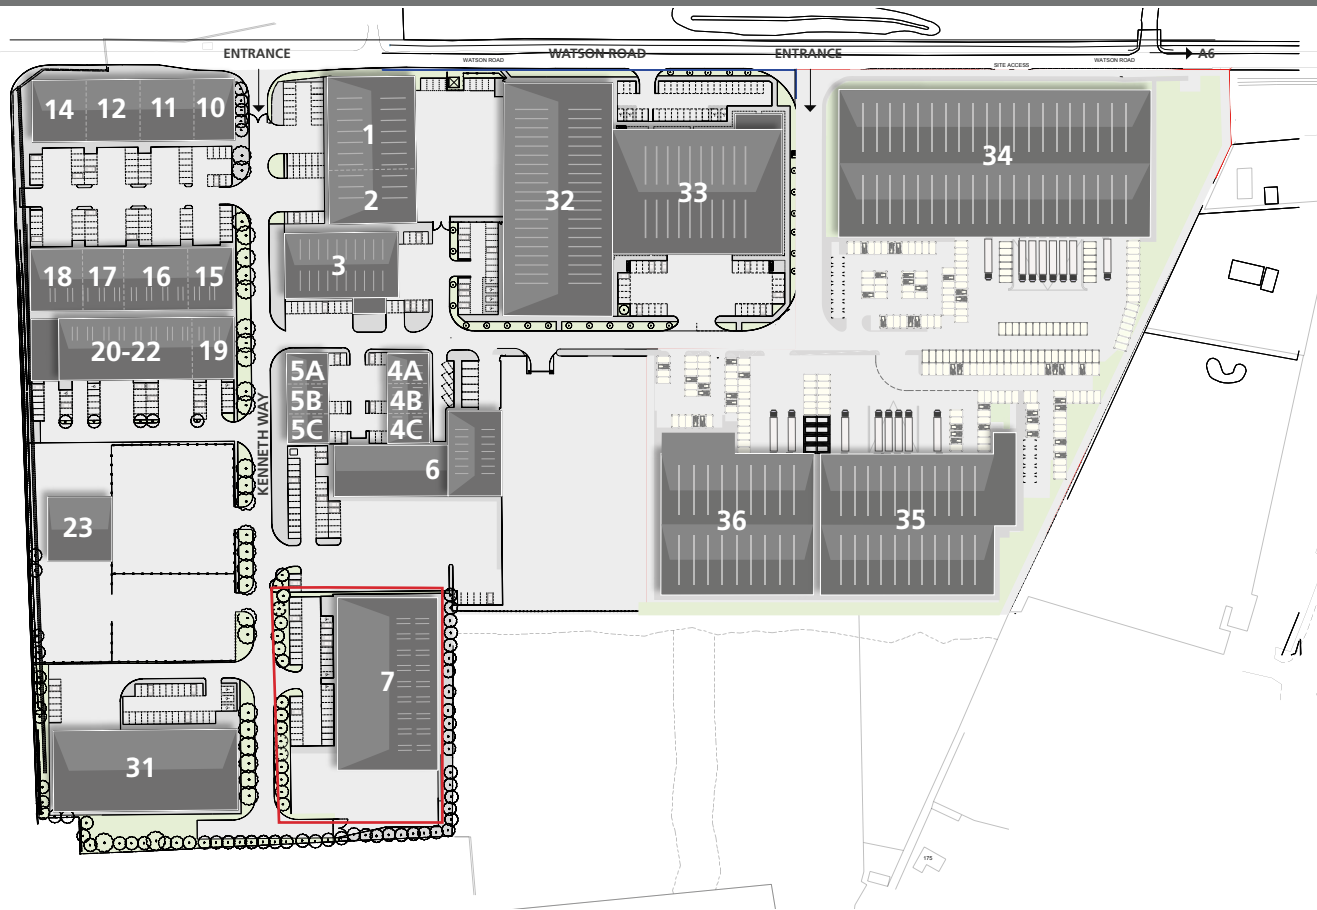

Modern Standalone Warehouse / Industrial Unit 27,602 sq ft (2,564.3 sq m) **TO LET**

- Core M1 industrial location
- 7m clear internal height
- Mezzanine 8,968 sq ft / 2564.3 sq m
- 2 level loading doors
- Single storey office accommodation
- Excellent car parking provision & loading yard

WILSTEAD INDUSTRIAL PARK

is a secure gated 28 acre site which provides a variety of industrial and warehouse accommodation from starter units to corporate headquarters. Units range from 2,000 sq ft (185.8 sq m) to 83,000 sq ft (7,711 sq m) within an attractive landscaped environment.

ACCOMMODATION (GIA)

UNIT 7	SQ FT	SQ M
Warehouse	23,229	2,158
Office	4,373	406.2
Total	27,602	7,711
Mezzanine	8,968	833.2

BEDFORD

GROUND FLOOR OFFICE
ACCOMMODATION

SECURE
GATED ESTATE

MEZZANINE

USES INCLUDE: E
(BUSINESS USE), B2, B8

2 LEVEL
LOADING DOORS

7M CLEAR
INTERNAL HEIGHT

GENEROUS PARKING
PROVISION

SECURE
YARD

COMMUNICATIONS

MOTORWAYS

A6	0.5 miles
A421	1.5 miles
M1 J13	10 miles
A1	11 miles
M25	32 miles

TOWNS/CITIES