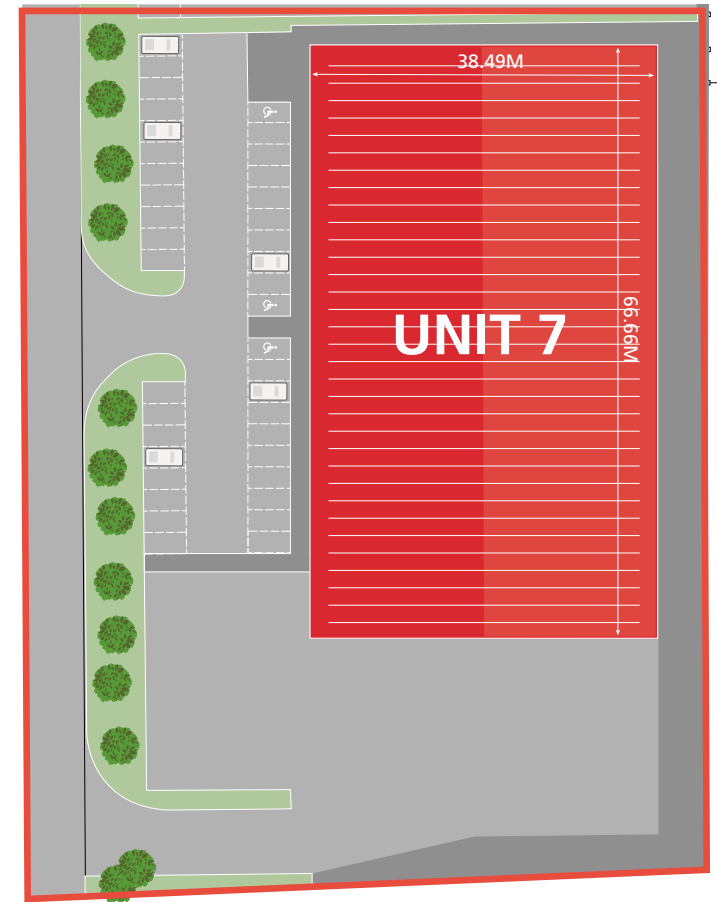

Modern Standalone Warehouse / Industrial Unit 27,602 sq ft (2,564.3 sq m) **TO LET**

- Core M1 industrial location
- 7m clear internal height
- Mezzanine 8,968 sq ft / 2564.3 sq m
- 2 level loading doors
- Single storey office accommodation
- Excellent car parking provision & loading yard

WILSTEAD INDUSTRIAL PARK

is a secure gated 28 acre site which provides a variety of industrial and warehouse accommodation from starter units to corporate headquarters. Units range from 2,000 sq ft (185.8 sq m) to 83,000 sq ft (7,711 sq m) within an attractive landscaped environment.

ACCOMMODATION (GIA)

UNIT 7	SQ FT	SQ M
Warehouse	23,229	2,158
Office	4,373	406.2
Total	27,602	7,711
Mezzanine	8,968	833.2

BEDFORD

GROUND FLOOR OFFICE
ACCOMMODATION

SECURE
GATED ESTATE

MEZZANINE

USES INCLUDE: E
(BUSINESS USE), B2, B8

2 LEVEL
LOADING DOORS

7M CLEAR
INTERNAL HEIGHT

GENEROUS PARKING
PROVISION

SECURE
YARD

COMMUNICATIONS

MOTORWAYS

A6	0.5 miles
A421	1.5 miles
M1 J13	10 miles
A1	11 miles
M25	32 miles

TOWNS/CITIES