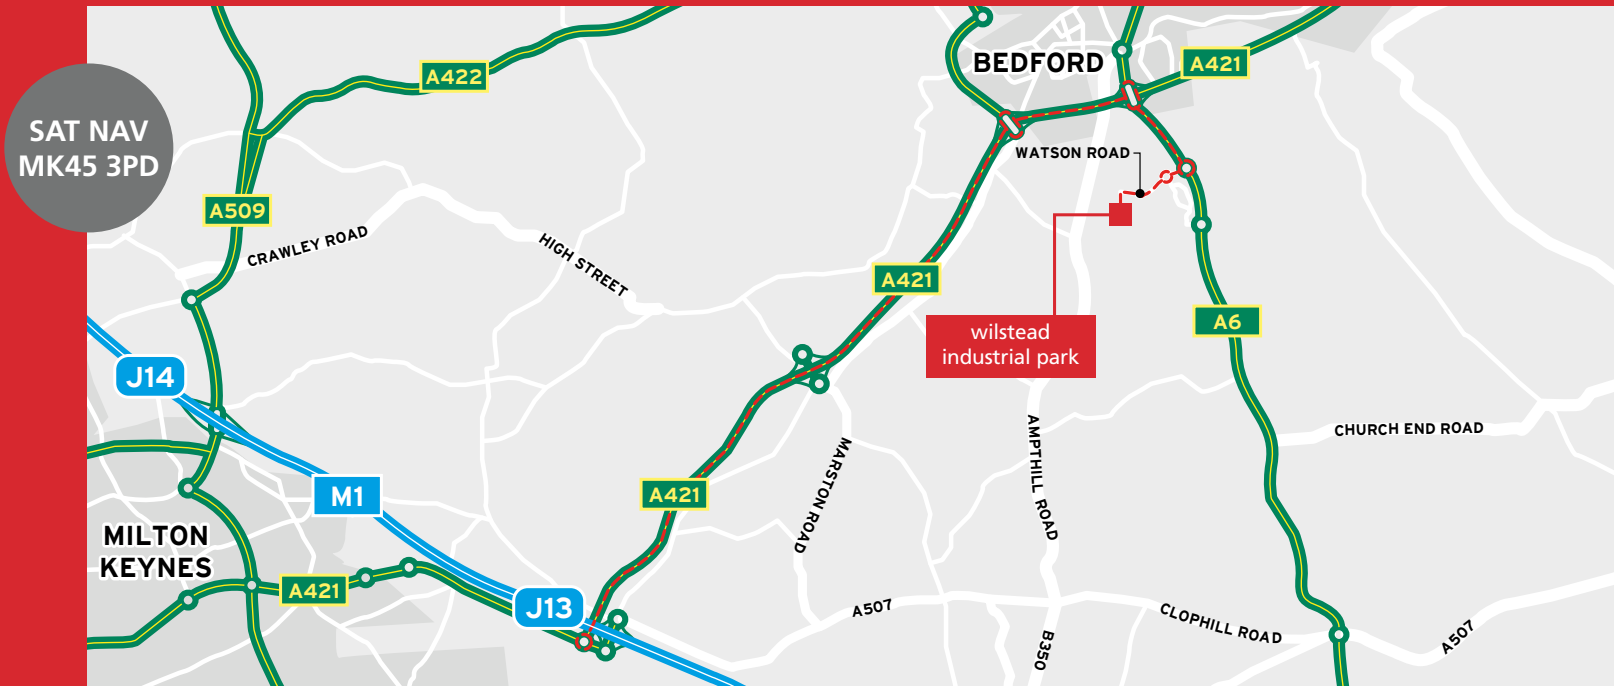

WILSTEAD INDUSTRIAL PARK

is a secure gated 28 acre site which provides a variety of industrial and warehouse accommodation from starter units to corporate headquarters. Units range from 2,000 sq ft (185.8 sq m) to 83,000 sq ft (7,711 sq m) within an attractive landscaped environment.

Bedford	3.5 miles
Luton	16 miles
Milton Keynes	15 miles
London	50 miles

LOCATION

Wilstead Industrial Park sits in an excellent location off the A6 trunk road, approximately 1 mile south of the A421 Bedford Southern Bypass, along the A6, providing

very fast dual carriageway access to M1 J13 (10 miles) and the A1 (11 miles) at the Black Cat roundabout.

FURTHER INFORMATION

For further information please contact the sole agents.

EPC

Available on request