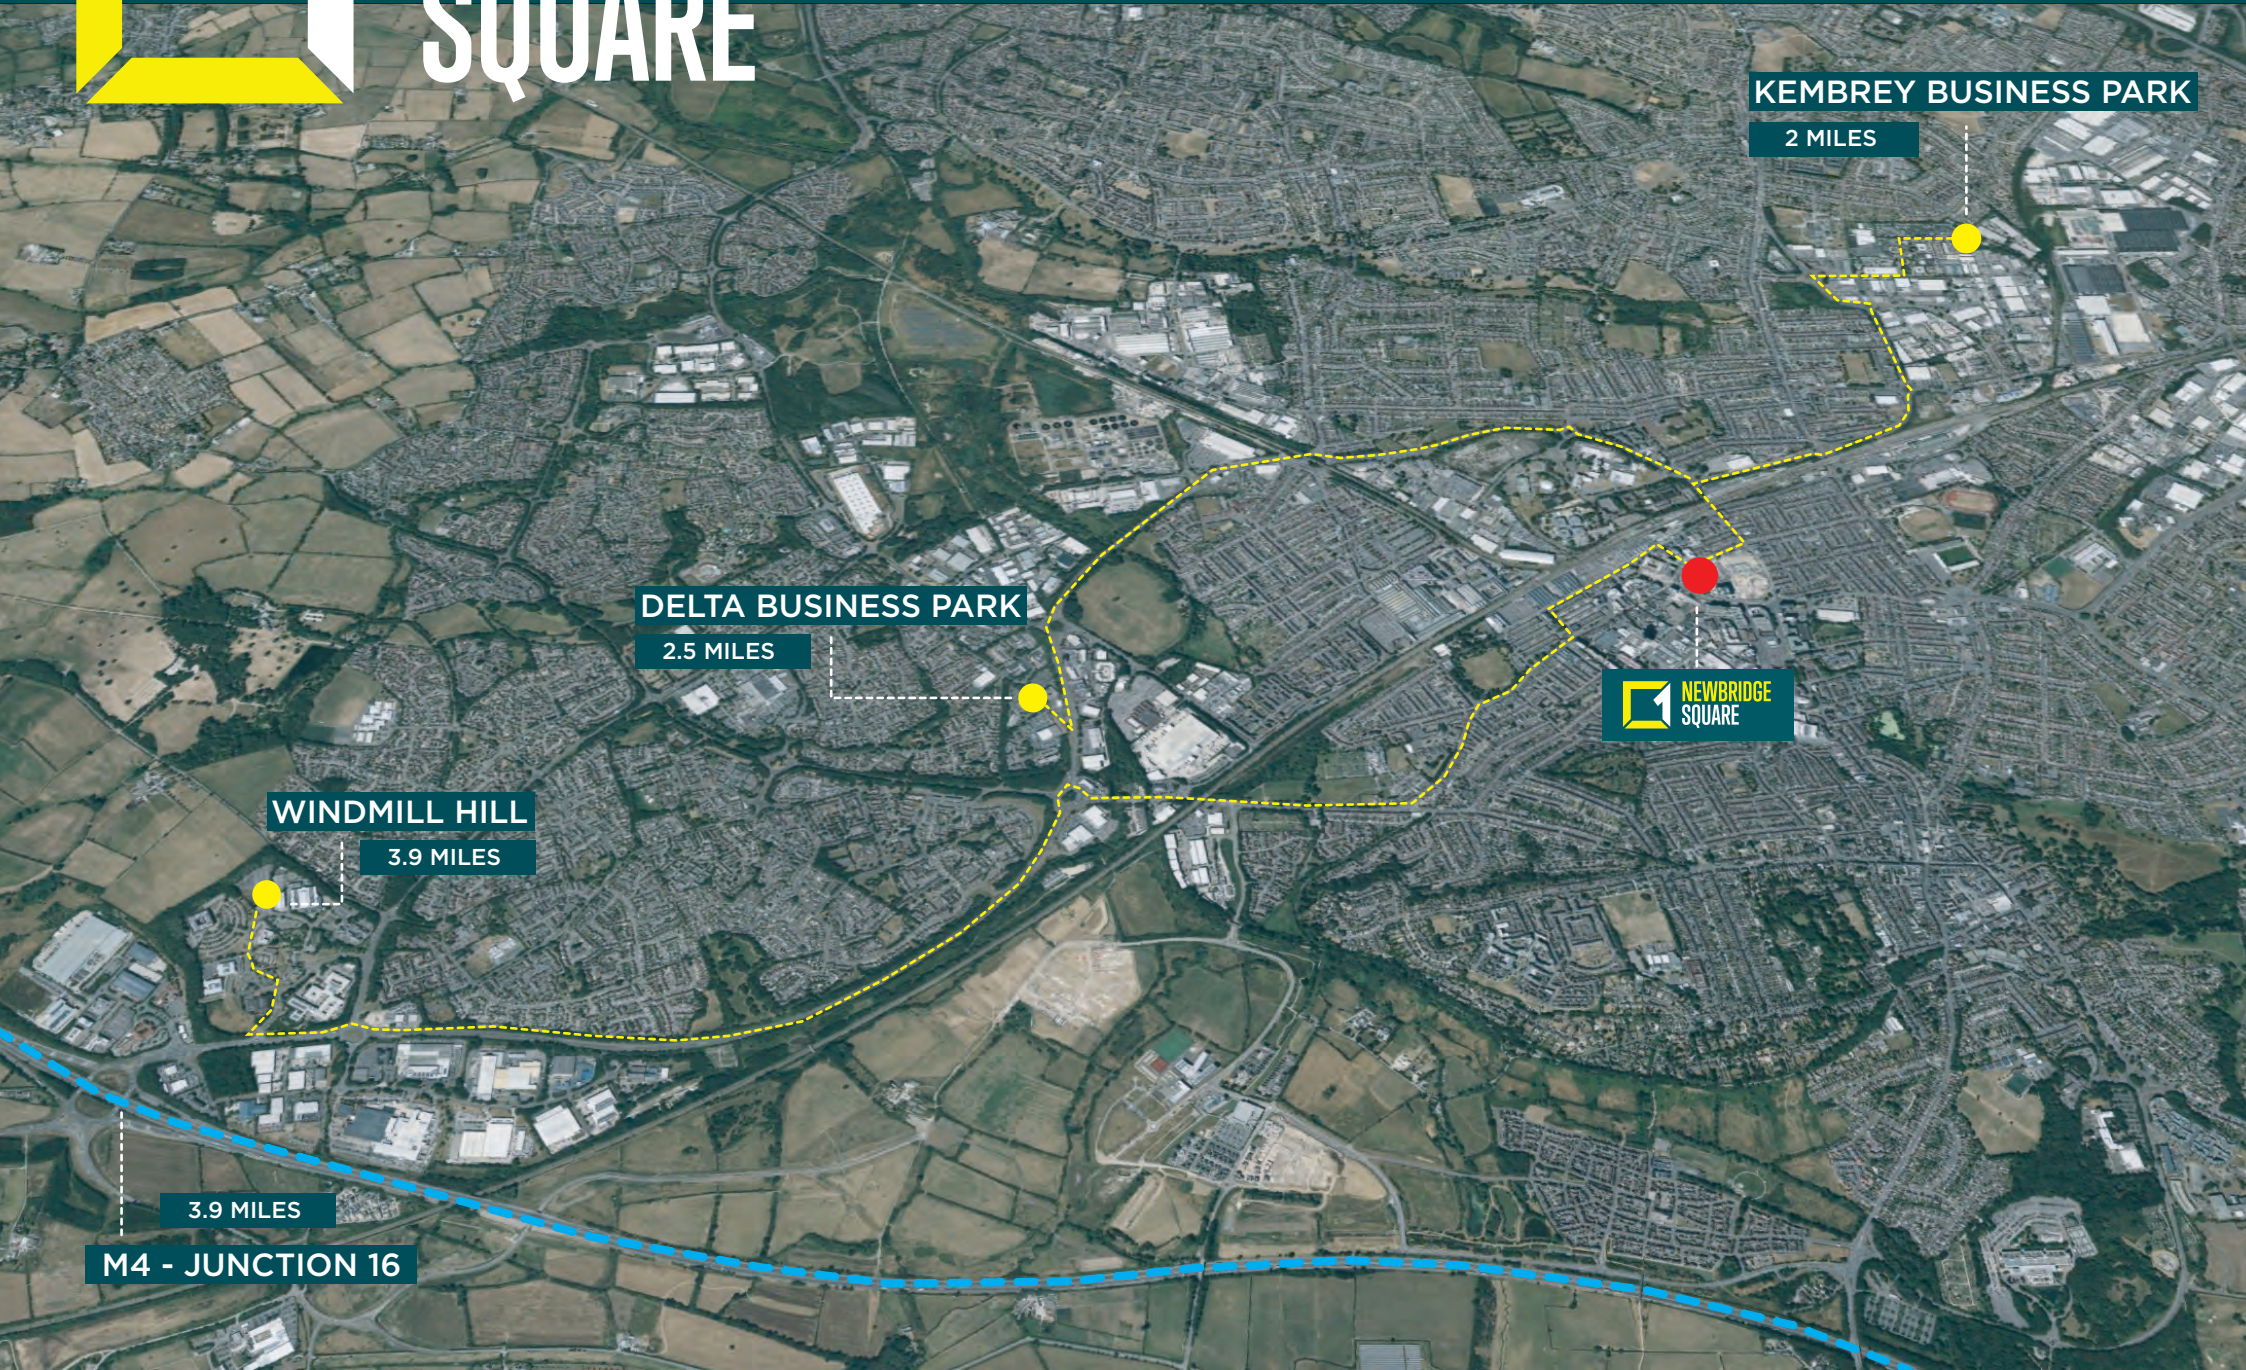

# NEWBRIDGE SQUARE

KEMBREY BUSINESS PARK

2 MILES

DELTA BUSINESS PARK

2.5 MILES

WINDMILL HILL

3.9 MILES

3.9 MILES

M4 - JUNCTION 16