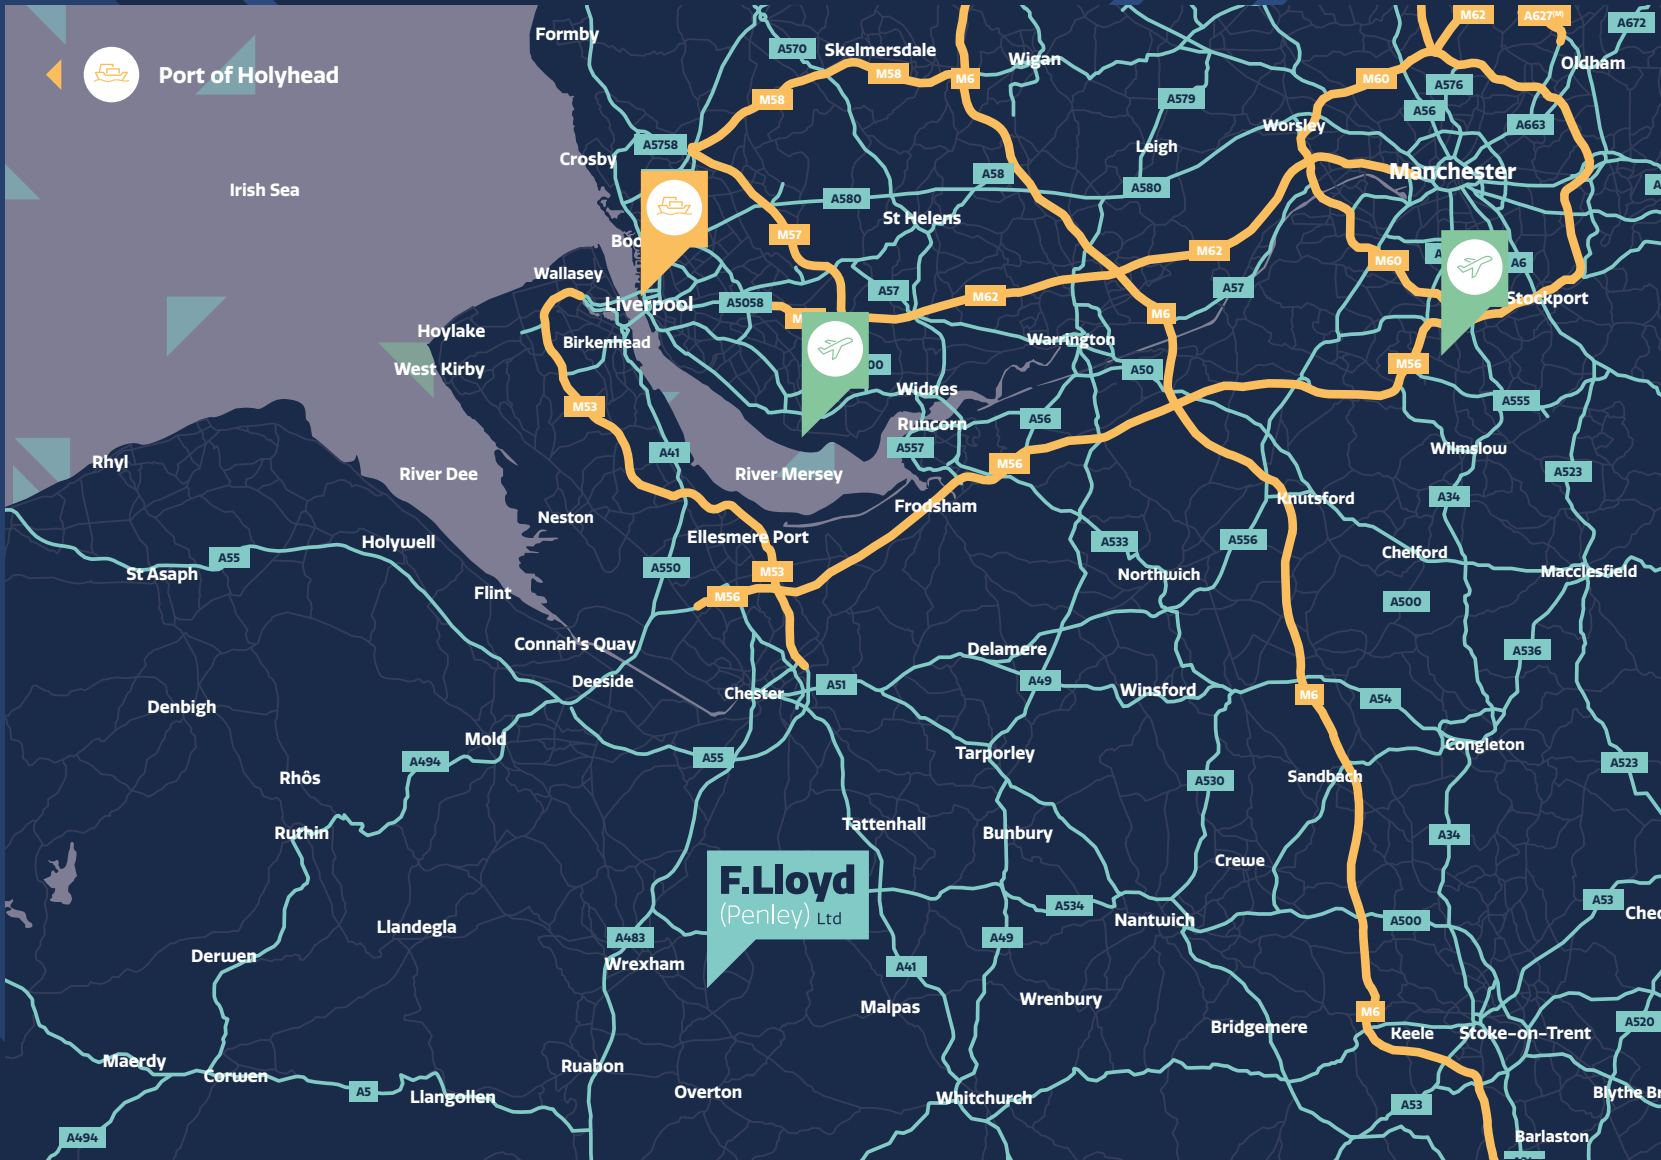

We're situated in the business area of Wrexham Industrial Estate, which is well connected to national motorways, international airports and commercial ports.

At F Lloyd (Penley) we have a range of services for all of your business needs including:

* Image is for illustrative purposes only

Site Plan

* Image is for illustrative purposes only

LAND

The A483, A534 and A55 are all located within close proximity to our site, with the M53 and M56 motorways easily accessible.

AIR

Bring the world to you with both Liverpool and Manchester International Airports located within 50 miles.

SEA

The nearest seaport to F Lloyd (Penley) is the Port of Shotton, only 27 miles away. Additionally, the UK's oldest container terminal, the Port of Liverpool, is 42 miles away, and the Port of Holyhead is located 93 miles away.