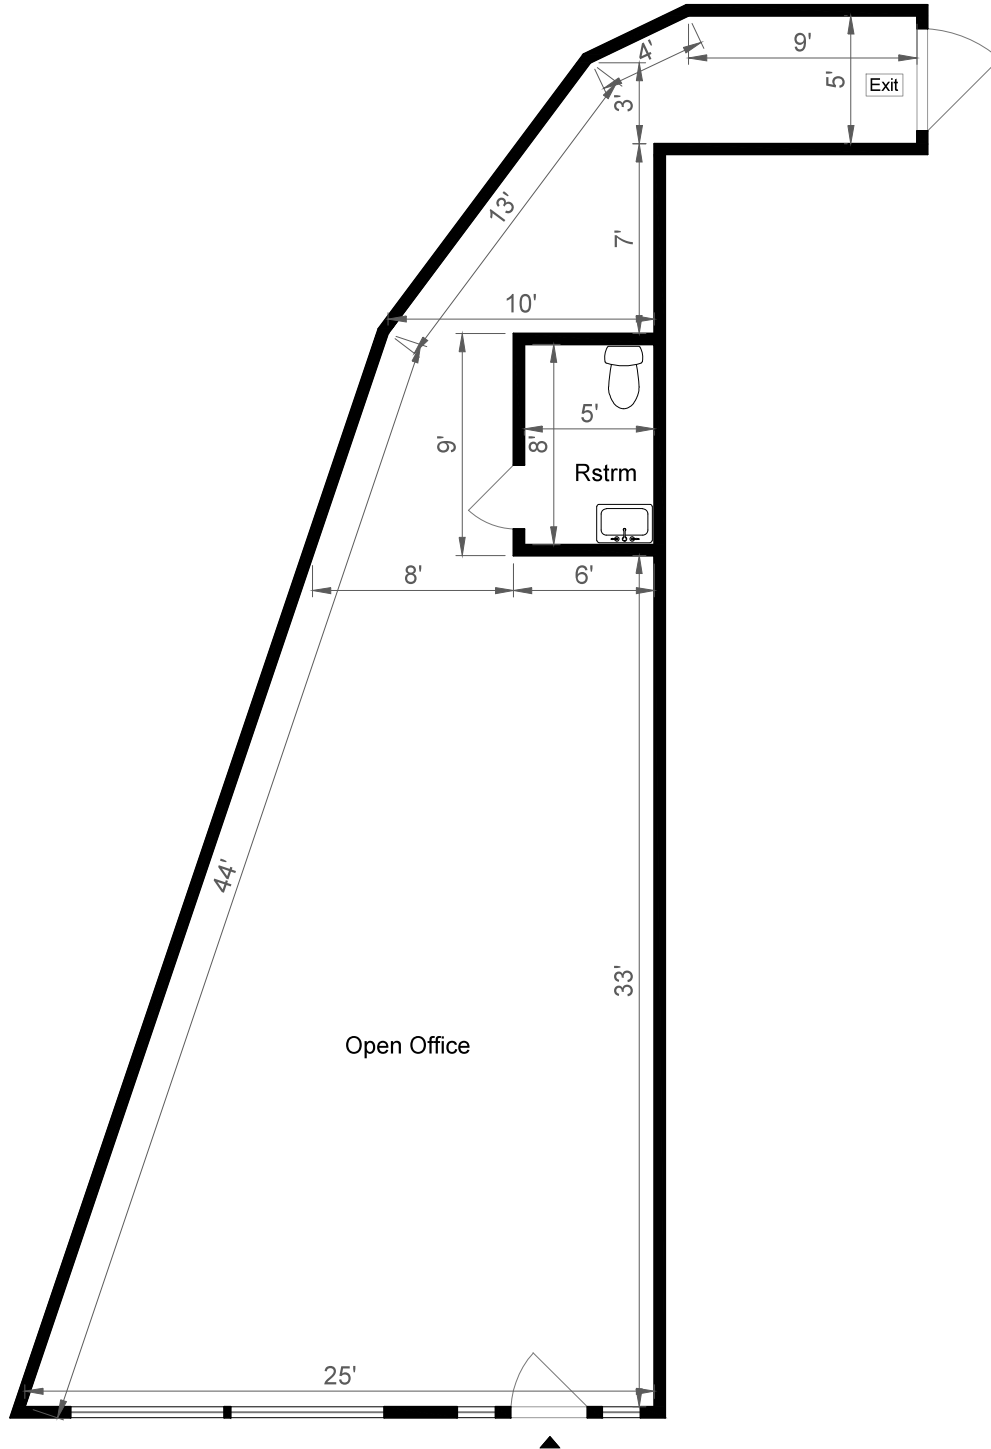

# 1611 EL CAMINO REAL

MILLBRAE, CA 94030

FLOOR PLAN

Estimated Total Square Footage: 905 SQ FT  
*Calculated from outside face of exterior walls and center line of demising walls.*

Rendering by Floor Plan Visuals.  
All measurements are approximate. While deemed reliable, no information on these floor plans should be relied upon without independent verification.