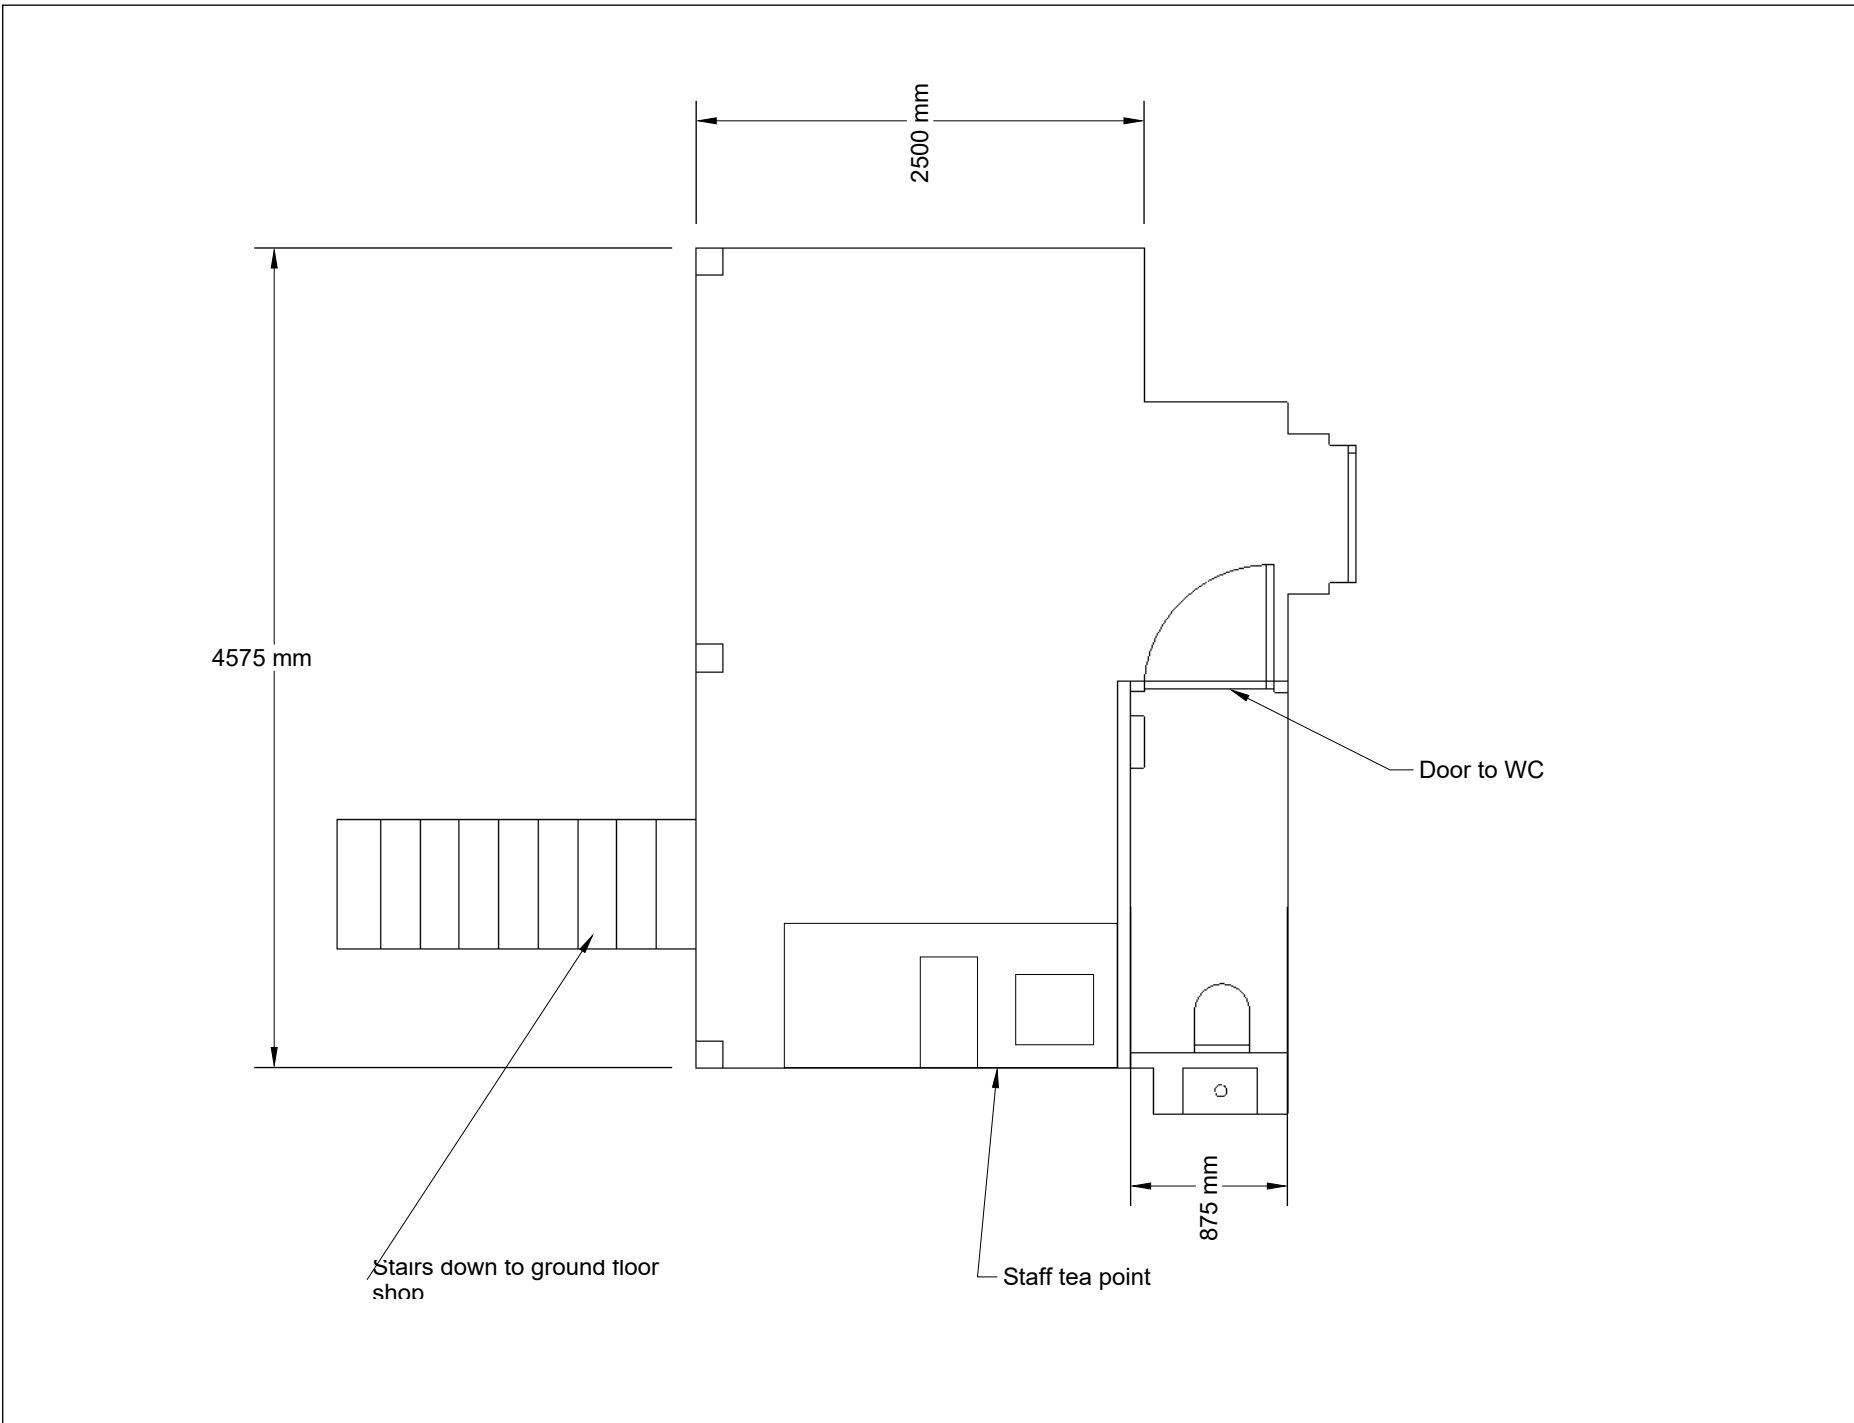

A.3

Project Address
59 Newport Road
Cwmcaru
Newport NP11 7ND

Drawn By
Robert Kimber
59 Newport Road
Cwmcaru
Newport NP11 7ND

PROJECT
59 Newport Road

PROJECT NO.
02

ISSUE
25/06/2021

Upper ground floor shop layout

A.4

Scale 1:50 @ A4