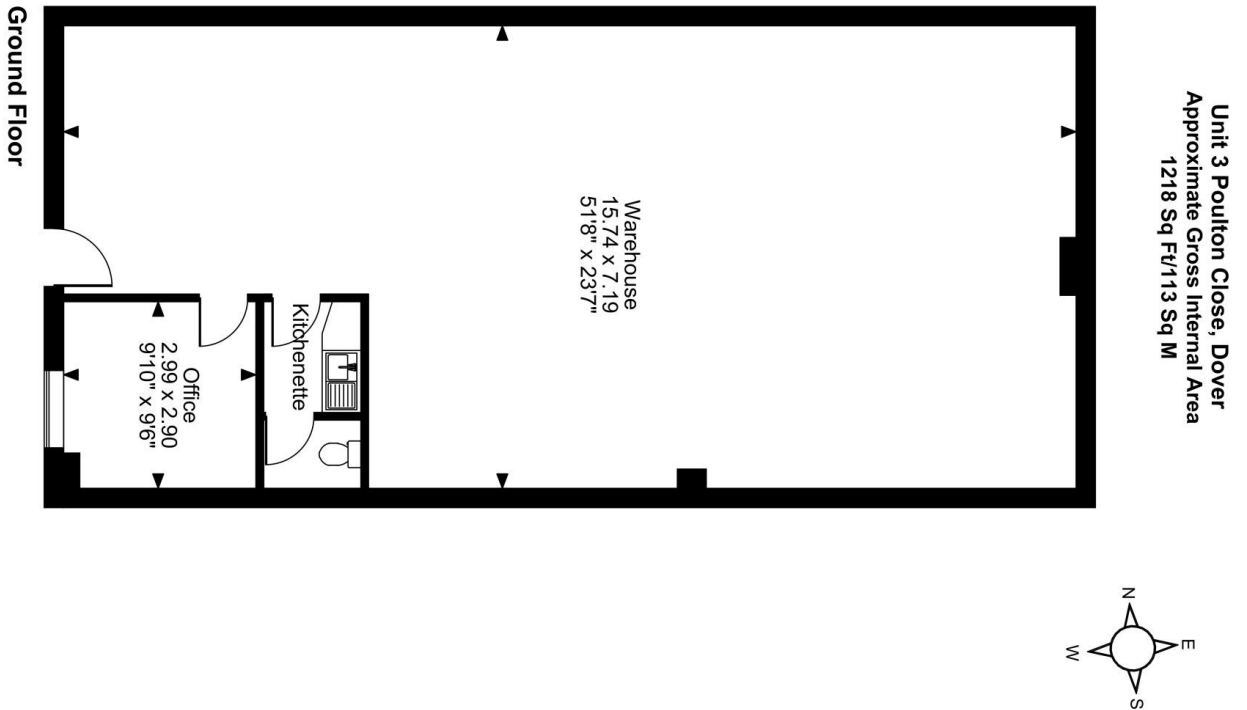

# Floor Plans

UNIT 3 - 1215 SQ FT | **POULTON CLOSE BUSINESS CENTRE**

Poulton Close Business Centre, Dover, CT17 0HL

**FOR ILLUSTRATIVE PURPOSES ONLY - NOT TO SCALE**

The position & size of doors, windows, appliances and other features are approximate only.  
© ehouse. Unauthorised reproduction prohibited. Drawing ref: dig/8636533/SS