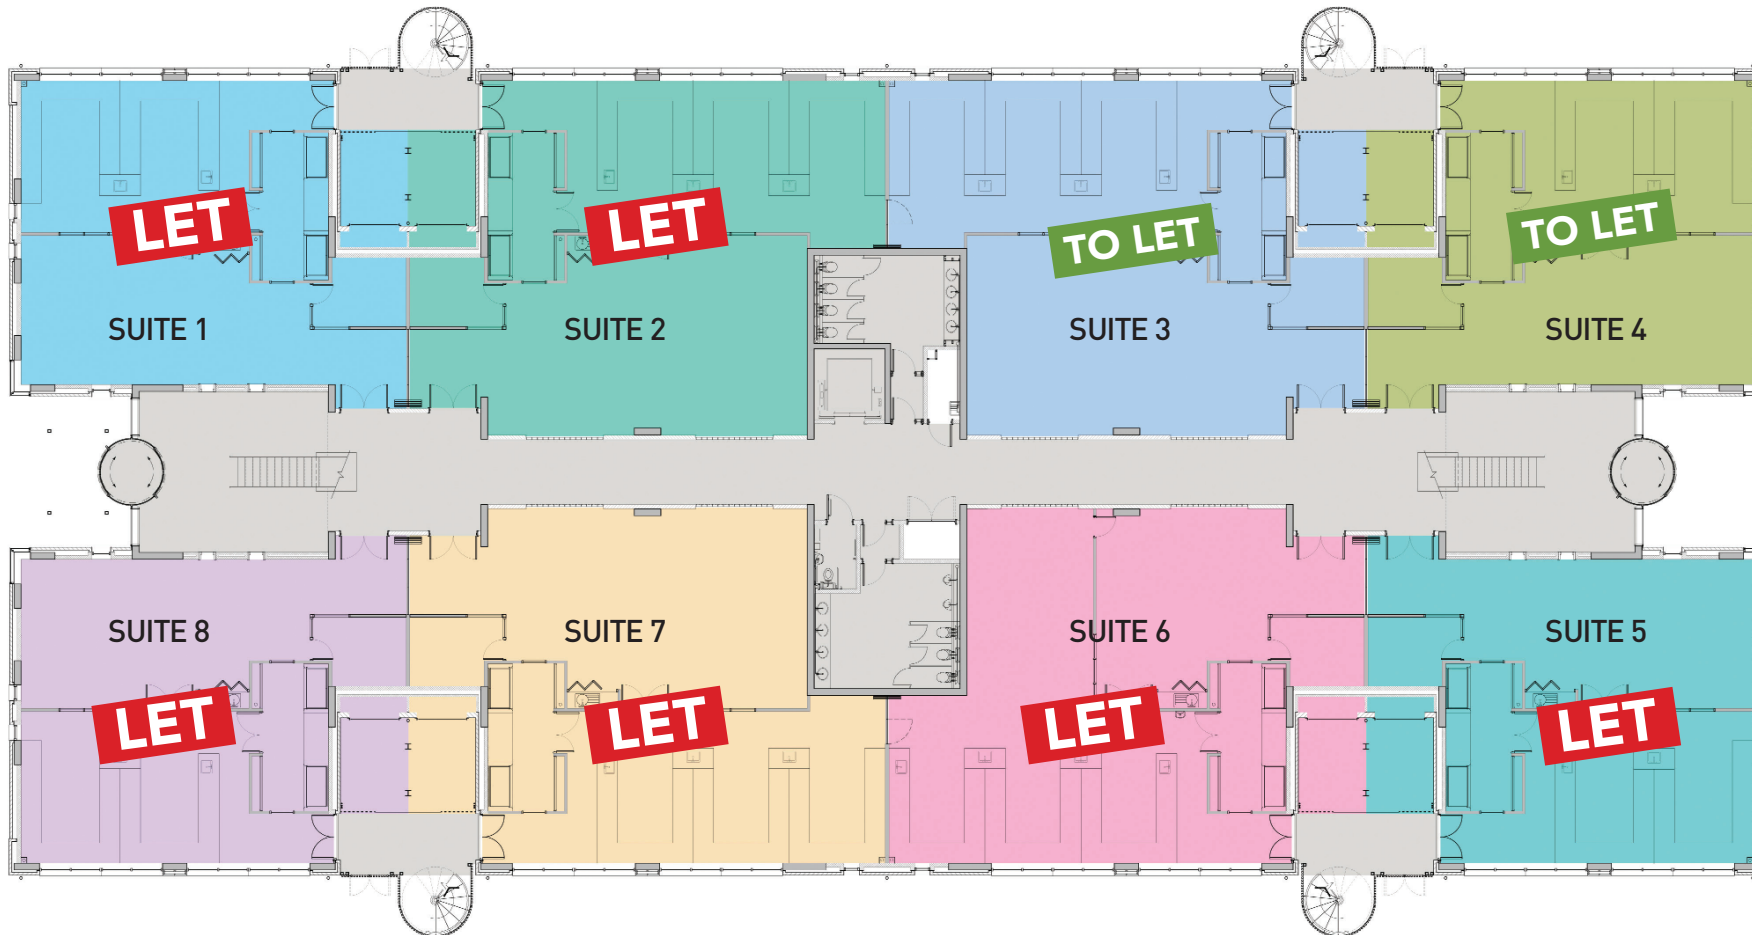

DISCOVER A NEW FUTURE AT SCIENCE VILLAGE

INDIVIDUAL, SELF CONTAINED R&D SUITES FROM 1,515 SQ FT

Looking for flexible, self-contained accommodation? Why not join other leading bioscience ventures in our high-quality, prestigious units – ideal headquarters for both established and start-up companies.

CURRENT AVAILABILITY – Ground Floor

	GROUND	Occupier	sq ft	Car spaces
LET	SUITE 1	MESTAG THERAPEUTIC	1,515	5
LET	SUITE 2	MESTAG THERAPEUTIC	1,993	7
TO LET	SUITE 3		1,993	7
TO LET	SUITE 4		1,515	5
LET	SUITE 5	camena	1,515	5
LET	SUITE 6	camena	1,993	7
LET	SUITE 7	Broken String Biosciences	1,993	7
LET	SUITE 8	Broken String Biosciences	1,515	5

CURRENT AVAILABILITY – First Floor

CHESTERFORDRESEARCHPARK.COM
 CB10 1TS
 UNITED KINGDOM

LETTING AGENTS

DEVELOPER

FUND

	FIRST	Occupier	sq ft	Car spaces
	SUITE 9	Partition Bio	1,523	5
	SUITE 10	DRW Diagnostics for the Real World	1,966	7
	SUITE 11	DRW Diagnostics for the Real World	1,966	7
	SUITE 12	DRW Diagnostics for the Real World	1,523	5
	SUITE 13	Mylan	1,523	5
	SUITE 14	Partition Bio	1,966	7
	SUITE 15	MESTAG THERAPEUTIC	1,966	7
	SUITE 16	MESTAG THERAPEUTIC	1,523	5