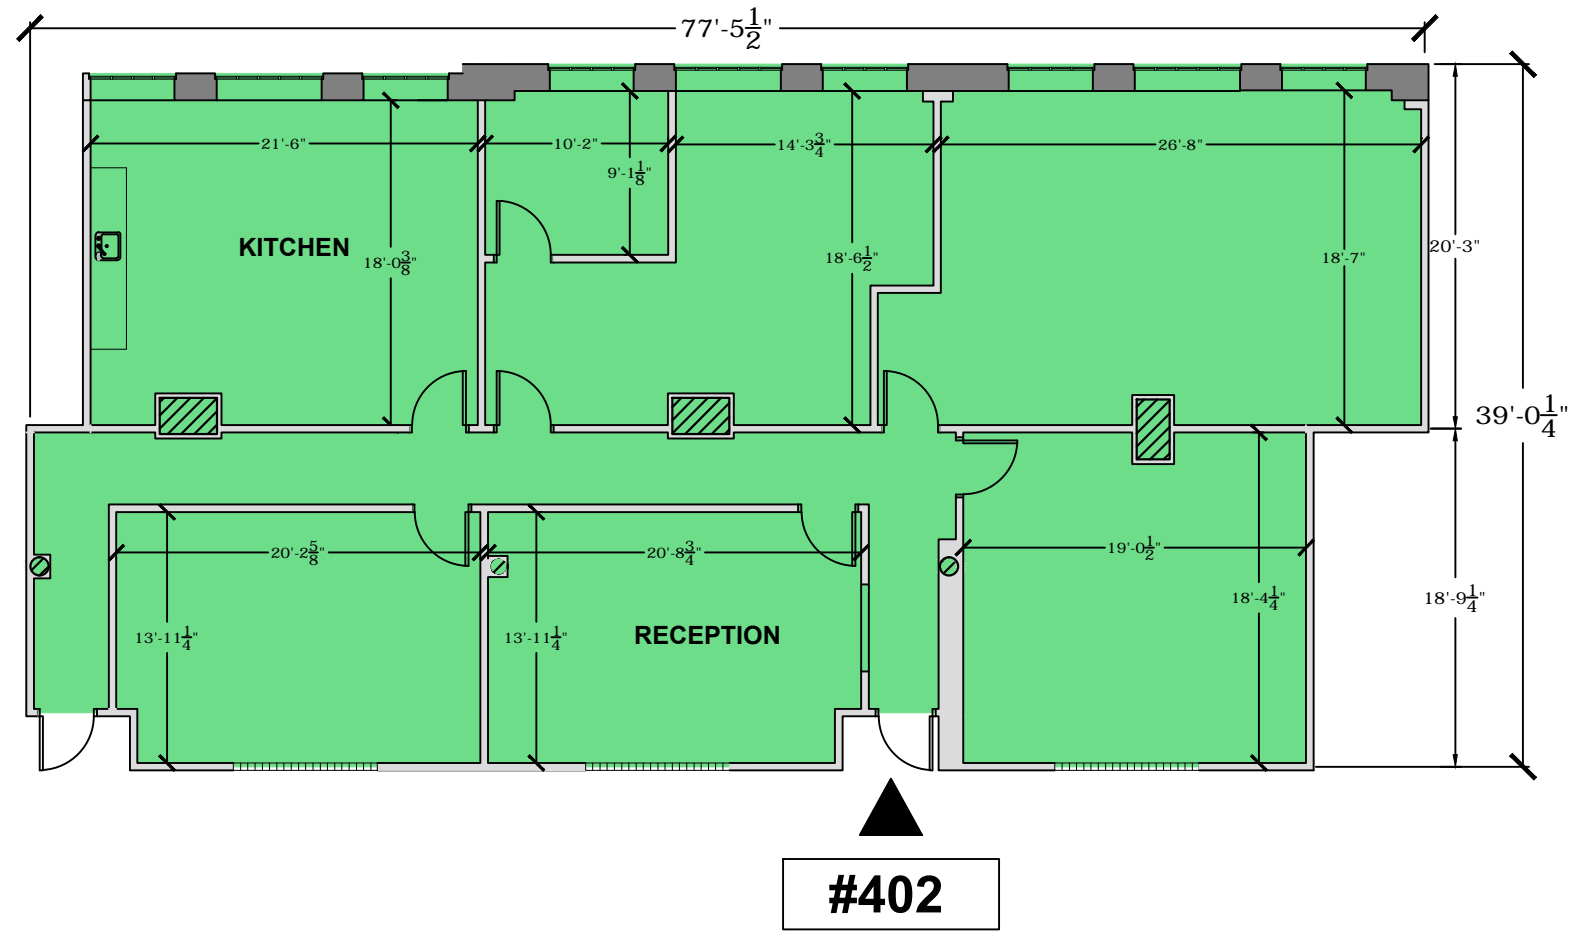

SAINT CATHERINE WEST

LEASING OPPORTUNITY

#402
1610 SAINT CATHERINE WEST

CEILING HEIGHT	09' - 10"
NET LEASABLE AREA	2,792 ft²

Shiller Lavy
 IMMEUBLES REALTIES

133 DE LA COMMUNE O. S-300
 MONTRÉAL, QC
 H2Y 2C7
 514-256-5050

SHILLER LAVY REALTIES
FAUBOURG RETAIL ULC

	4 T H F L O O R	
	DATE (Y.M.D) 2016-07-25	SCALE @ LEGAL 1/8" = 1'-0"