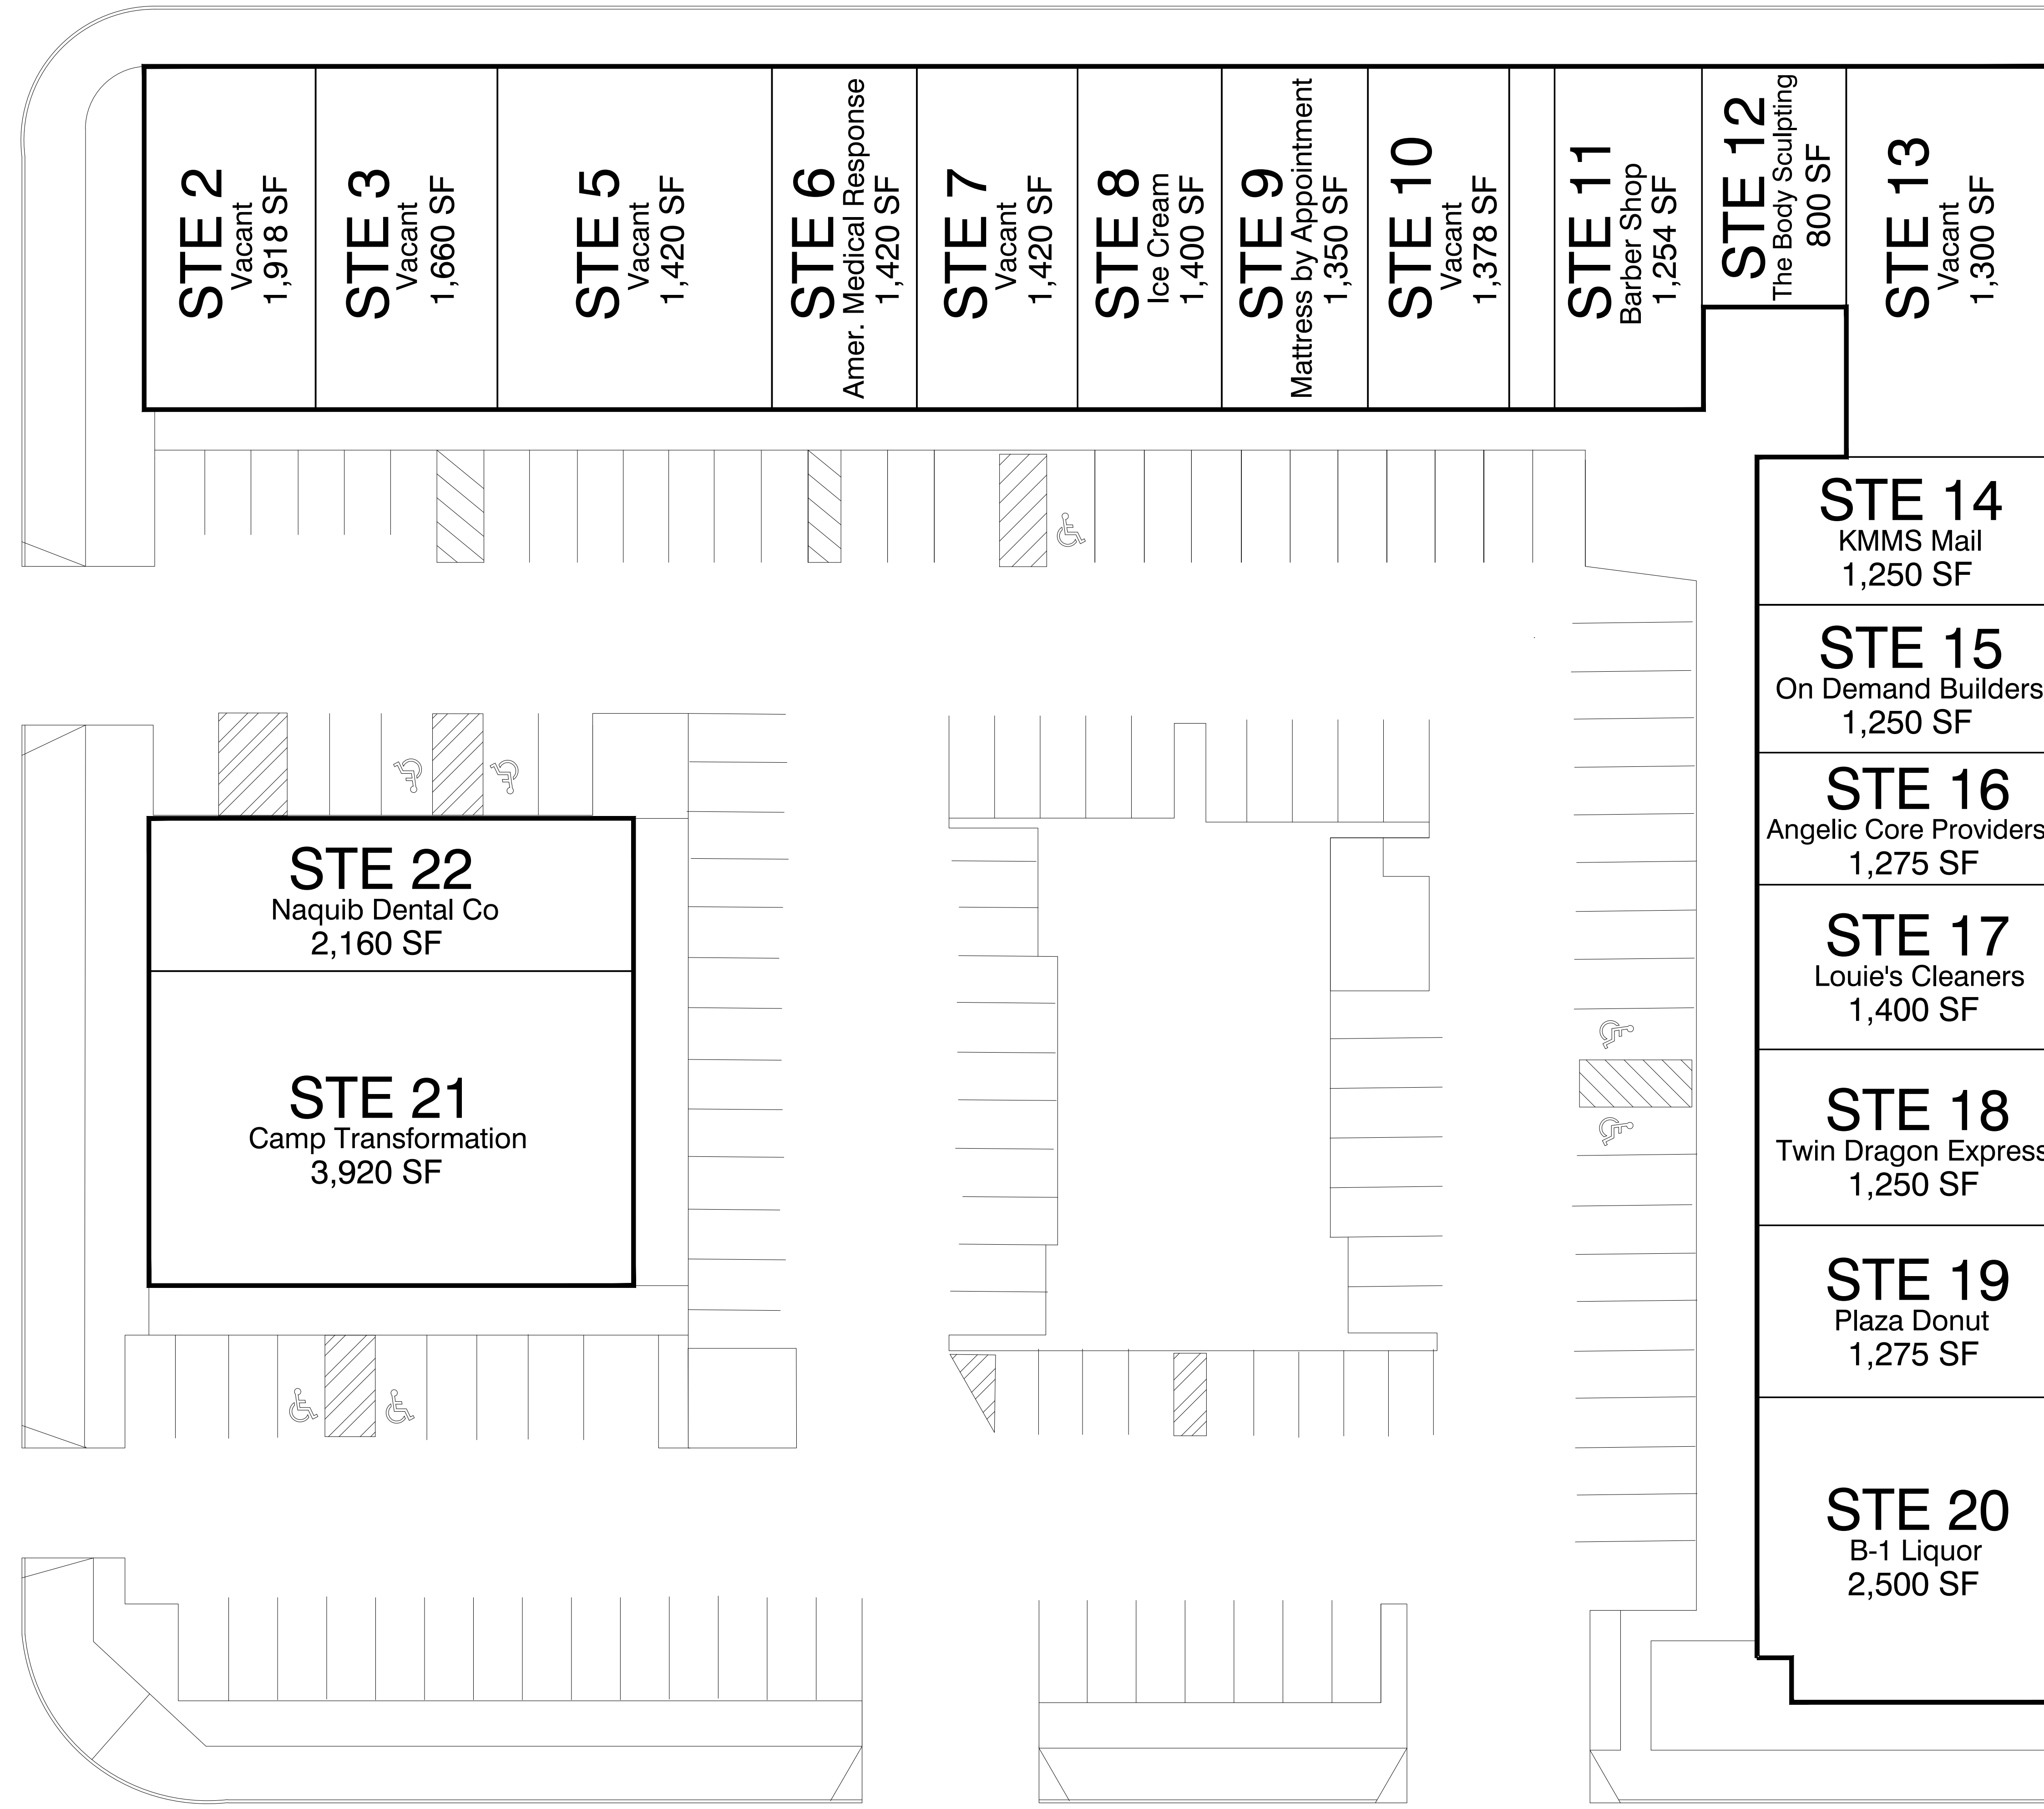

30TH STREET

EAST PALMDALE BLVD

30TH ST. COMMERCE

3005 E. PALMDALE BLVD., PALMDALE

Site Plan