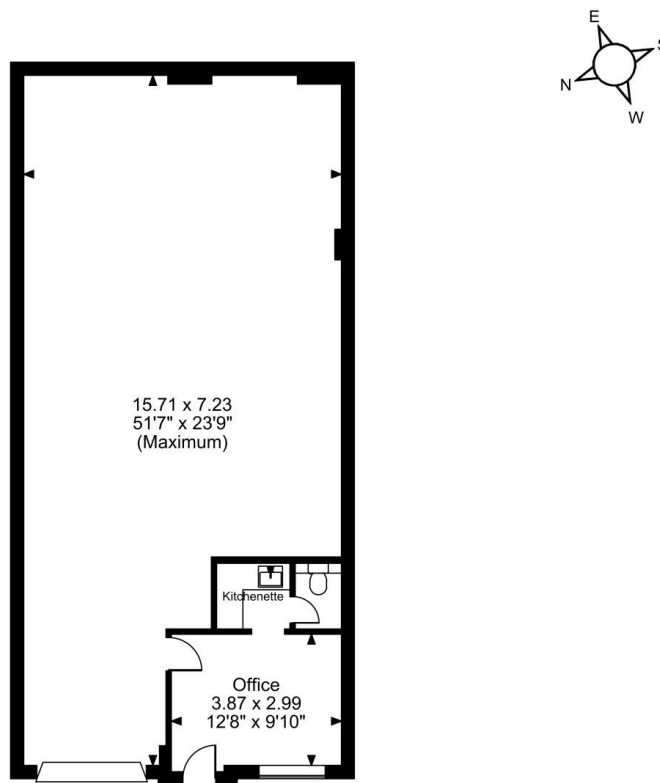

# Floor Plans

UNIT 5 - 1215 SQ FT | **POULTON CLOSE BUSINESS CENTRE**

Poulton Close Business Centre, Dover, CT17 0HL

Poulton Business Park, Poulton Close, Dover, Kent

**Ground Floor**

**FOR ILLUSTRATIVE PURPOSES ONLY - NOT TO SCALE**

The position & size of doors, windows, appliances and other features are approximate only.  
© ehouse. Unauthorised reproduction prohibited. Drawing ref. dig/8646925/SS