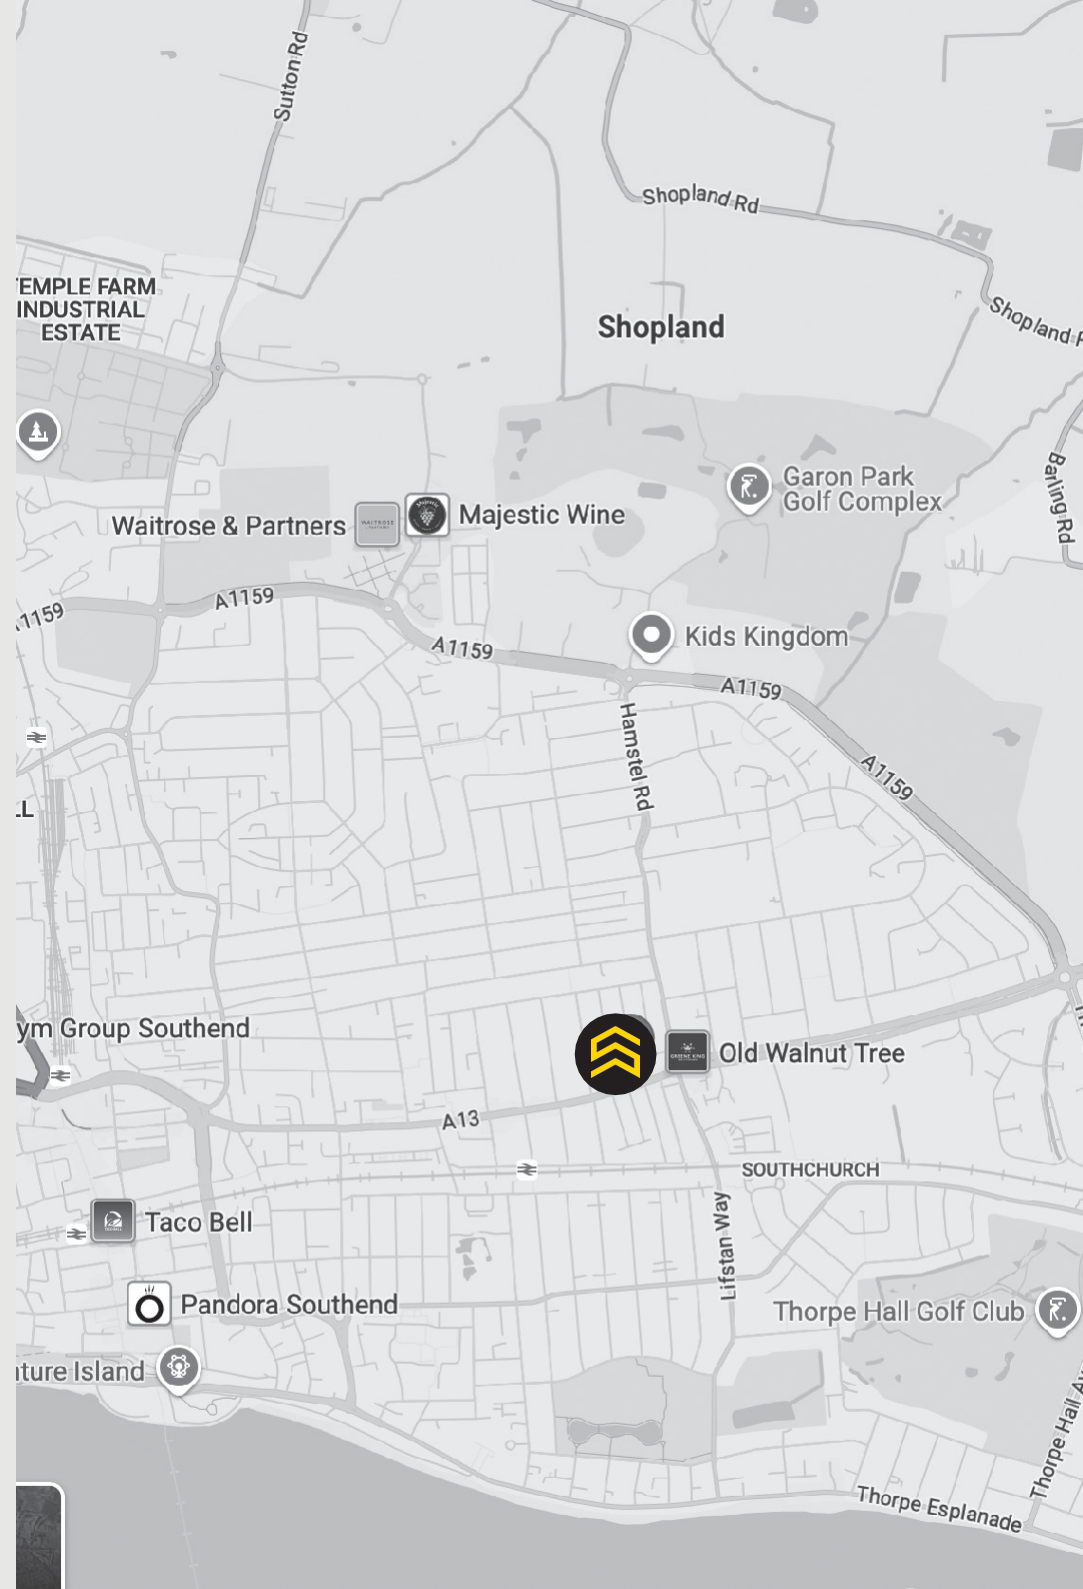

Freehold

Class F1 Building for sale
with scope for
redevelopment STP

Location

Southend On Sea is a popular seaside town location for daytime retail activities with an array of Shops, Restaurants, Public houses and Leisure Facilities. The property is located on Southchurch Road. Southend Victoria and Southend Central railway station provide direct links to Fenchurch Street and Liverpool Street.

The property is prominently located on a busy section of Southchurch Road Southend On Sea, near to Southend High Street and national retailers such as Sainsbury's, WH Smith, Subway and a variety of sole traders.