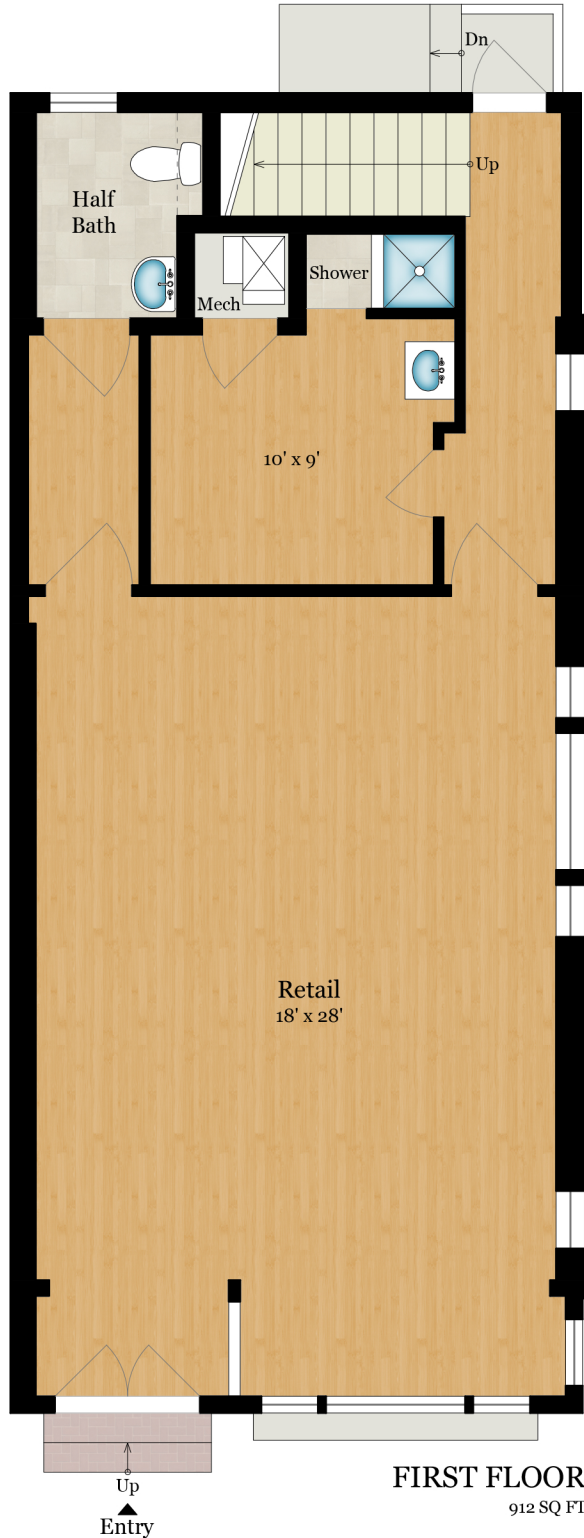

13 WEST FEDERAL STREET

MIDDLEBURG, VA 20117

FIRST FLOOR
912 SQ FT

SECOND FLOOR
759 SQ FT

Total Square Footage: 1,671 SQ FT

Calculated from outside face of exterior walls.