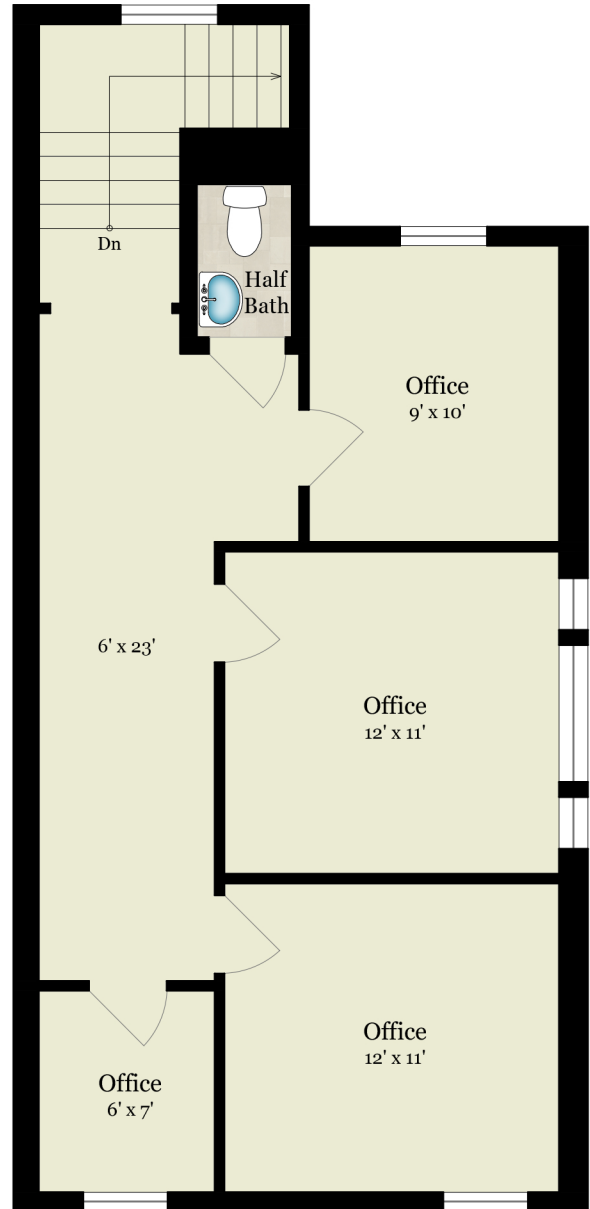

13 WEST FEDERAL STREET

MIDDLEBURG, VA 20117

FIRST FLOOR
912 SQ FT

SECOND FLOOR
759 SQ FT

Total Square Footage: 1,671 SQ FT

Calculated from outside face of exterior walls.