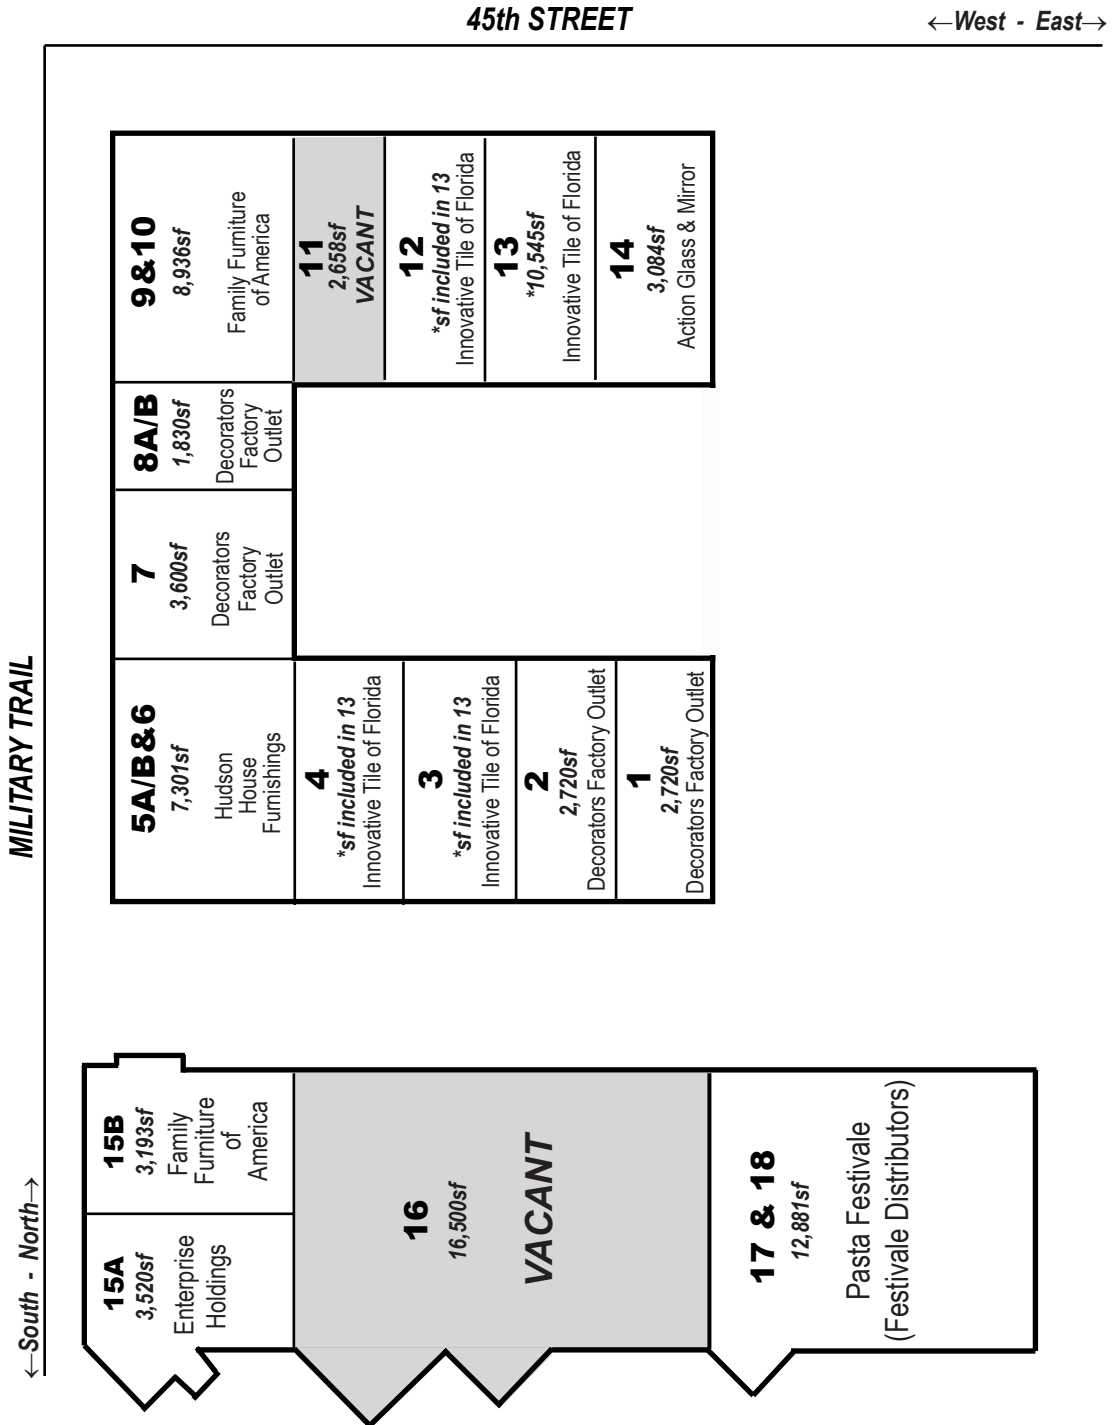

TRAIL COMMERCE CENTER

3500 45th Street, West Palm Beach, FL 33407

*This plan is for demonstrative purposes only and is not to scale.