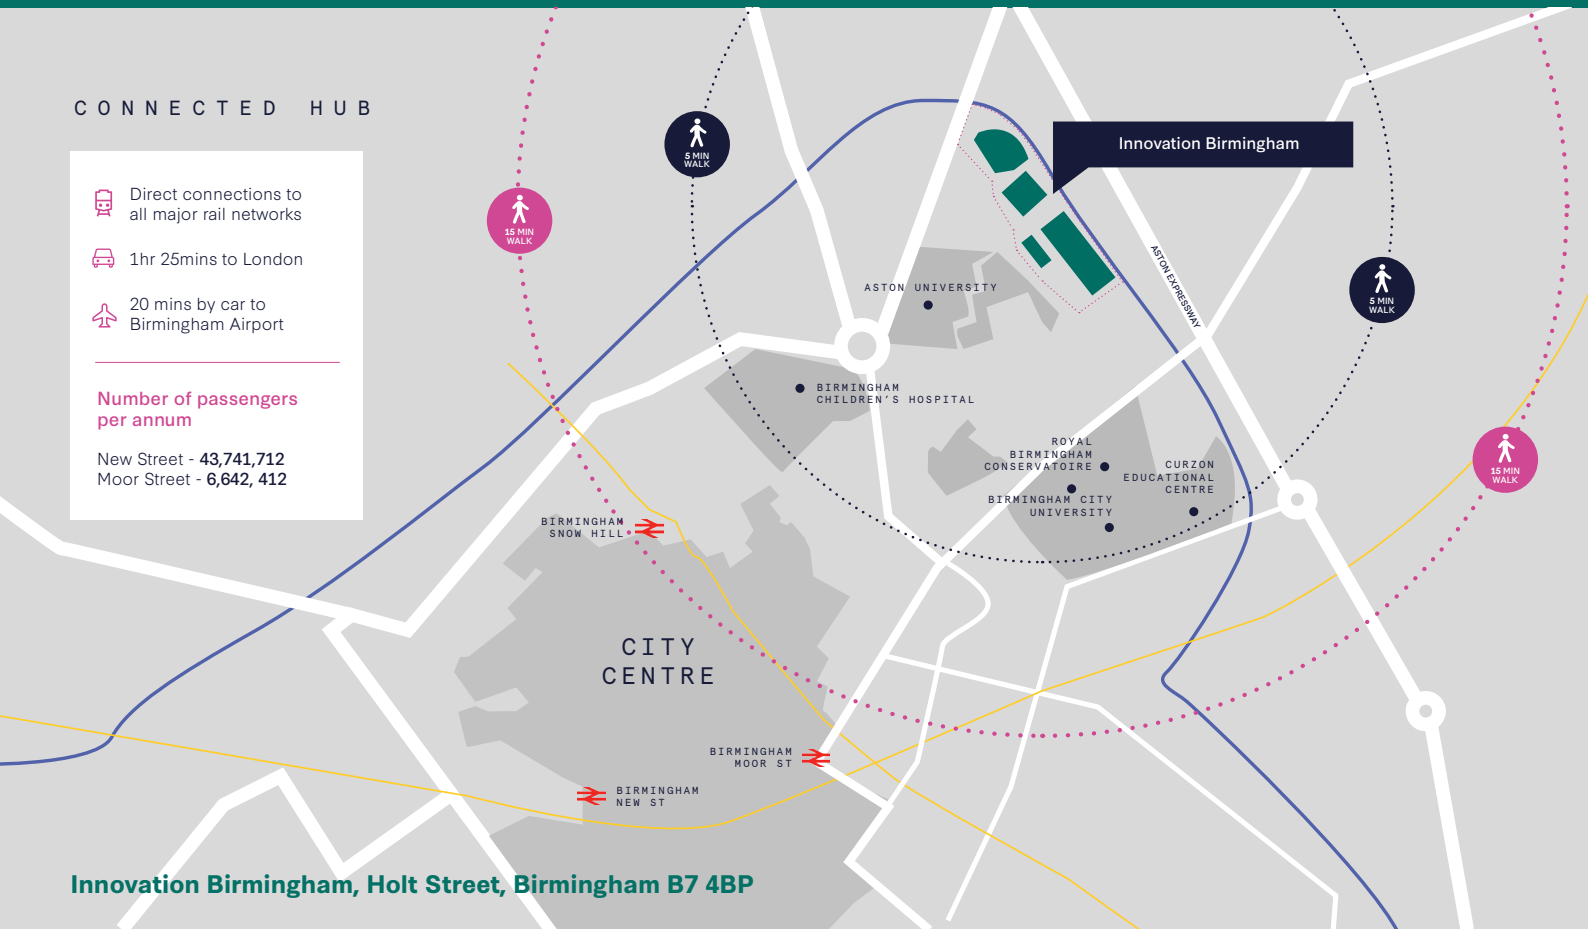

INNOVATION BIRMINGHAM

Innovation Birmingham, Holt Street, Birmingham, B7 4BP

Innovation Birmingham, in the heart of the Knowledge Quarter, is the region's leading digital and tech campus. Over 170 businesses are based here, within fifteen minutes walk of Snow Hill station and five minutes from Birmingham City and Aston Universities.

INNOVATION BIRMINGHAM

CONNECTED HUB

-  Direct connections to all major rail networks
-  1hr 25mins to London
-  20 mins by car to Birmingham Airport

Number of passengers per annum

New Street - 43,741,712
Moor Street - 6,642, 412