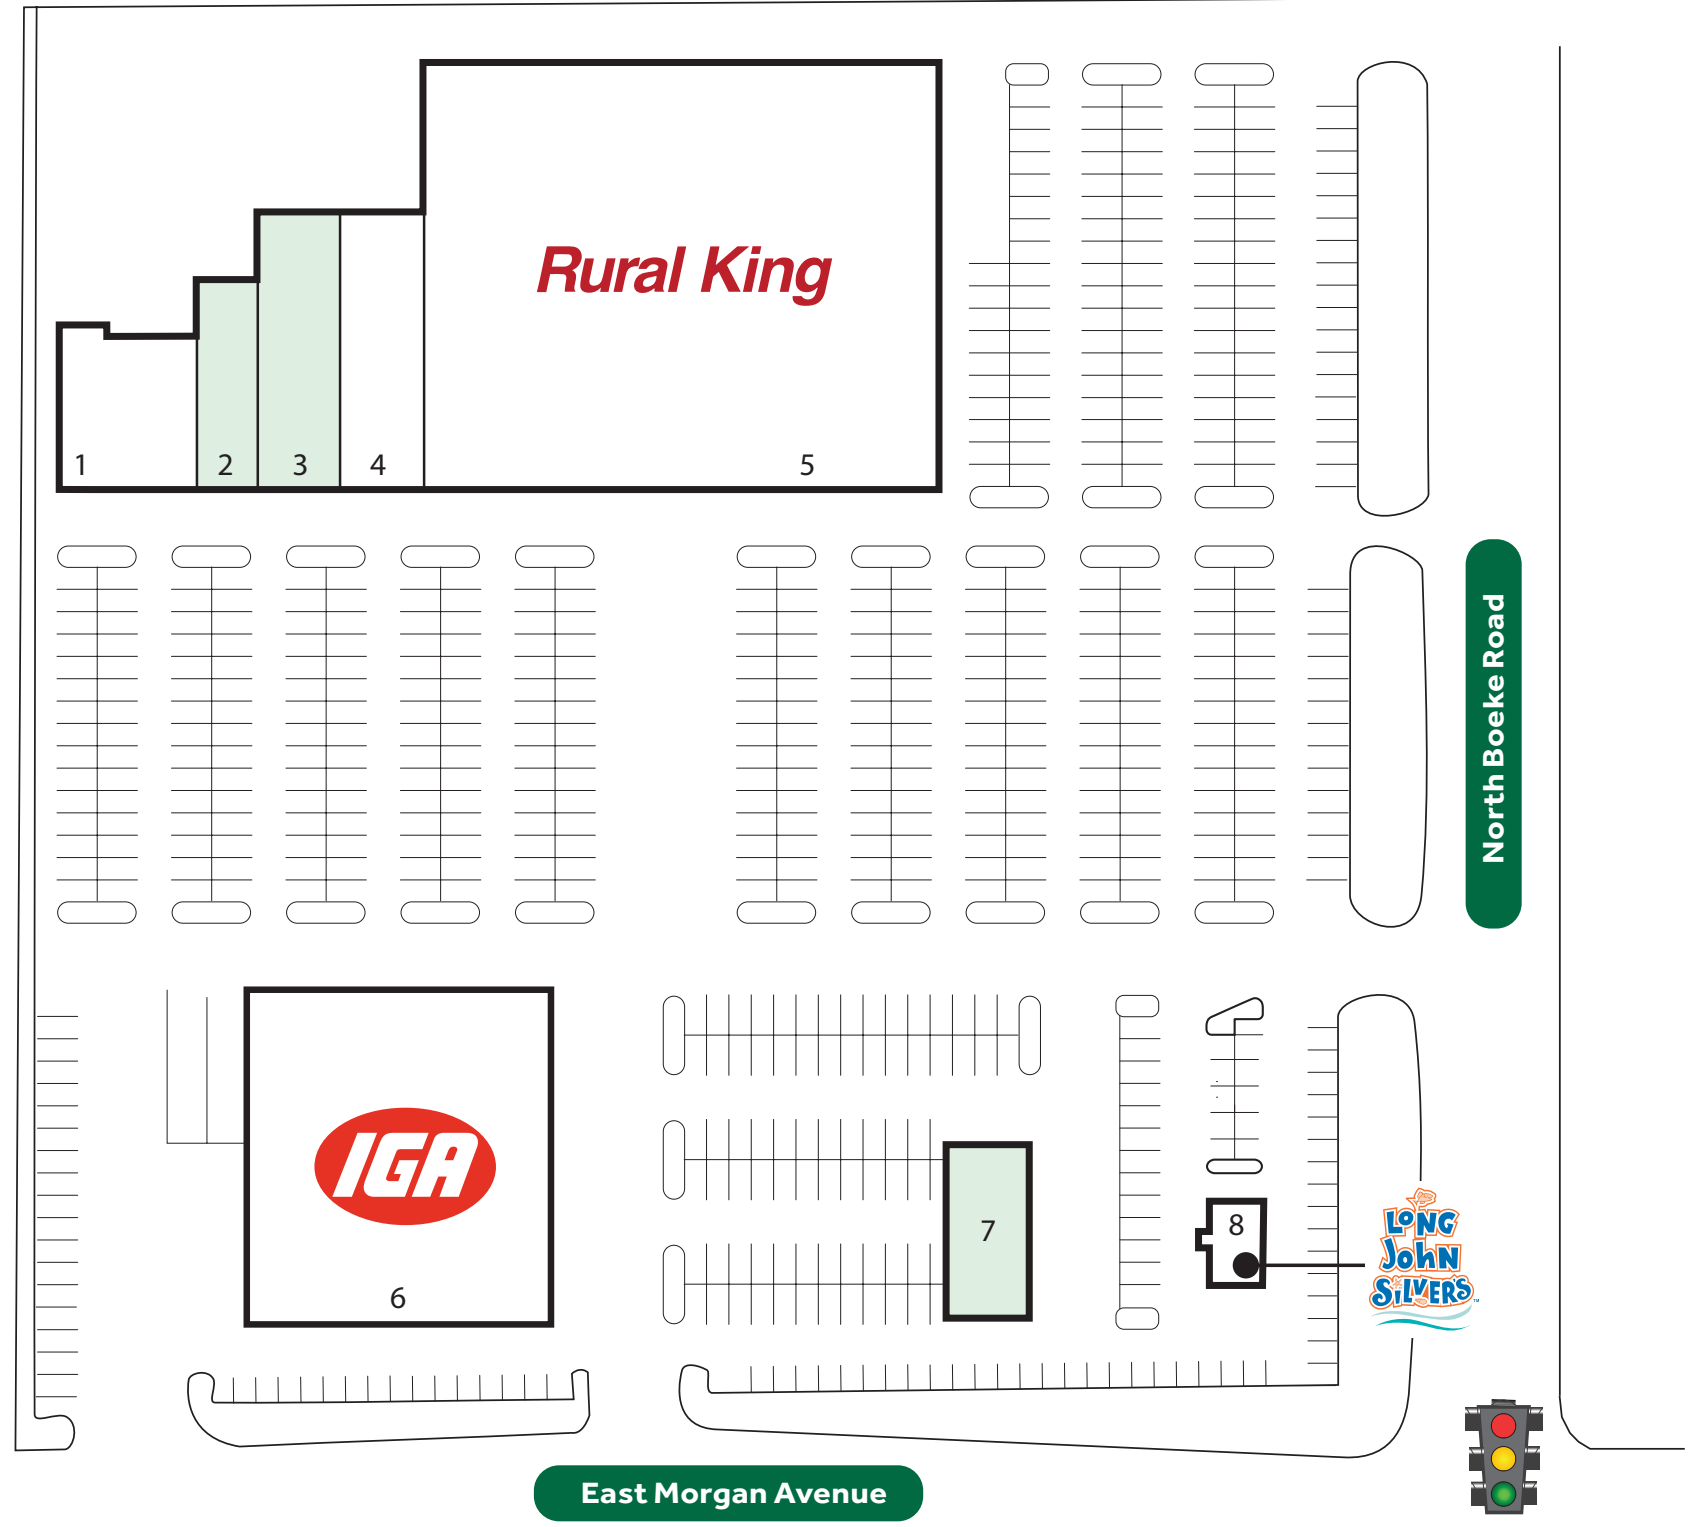

Evansville Morgan Avenue Shopping Center

Evansville, Indiana

- | | |
|---------------------------------|-----------------|
| 1. JiuJitsu Academy | 4,244 sf |
| 2. Available (30' x 85') | 2,550 sf |
| 3. Dollar General | 9,000 sf |
| 4. Goodman Creek Furniture | 9,000 sf |
| 5. Rural King | 90,440 sf |
| 6. IGA | 45,300 sf |
| 7. Available | PAD |
| 8. Long John Silver's | 1,860 sf |