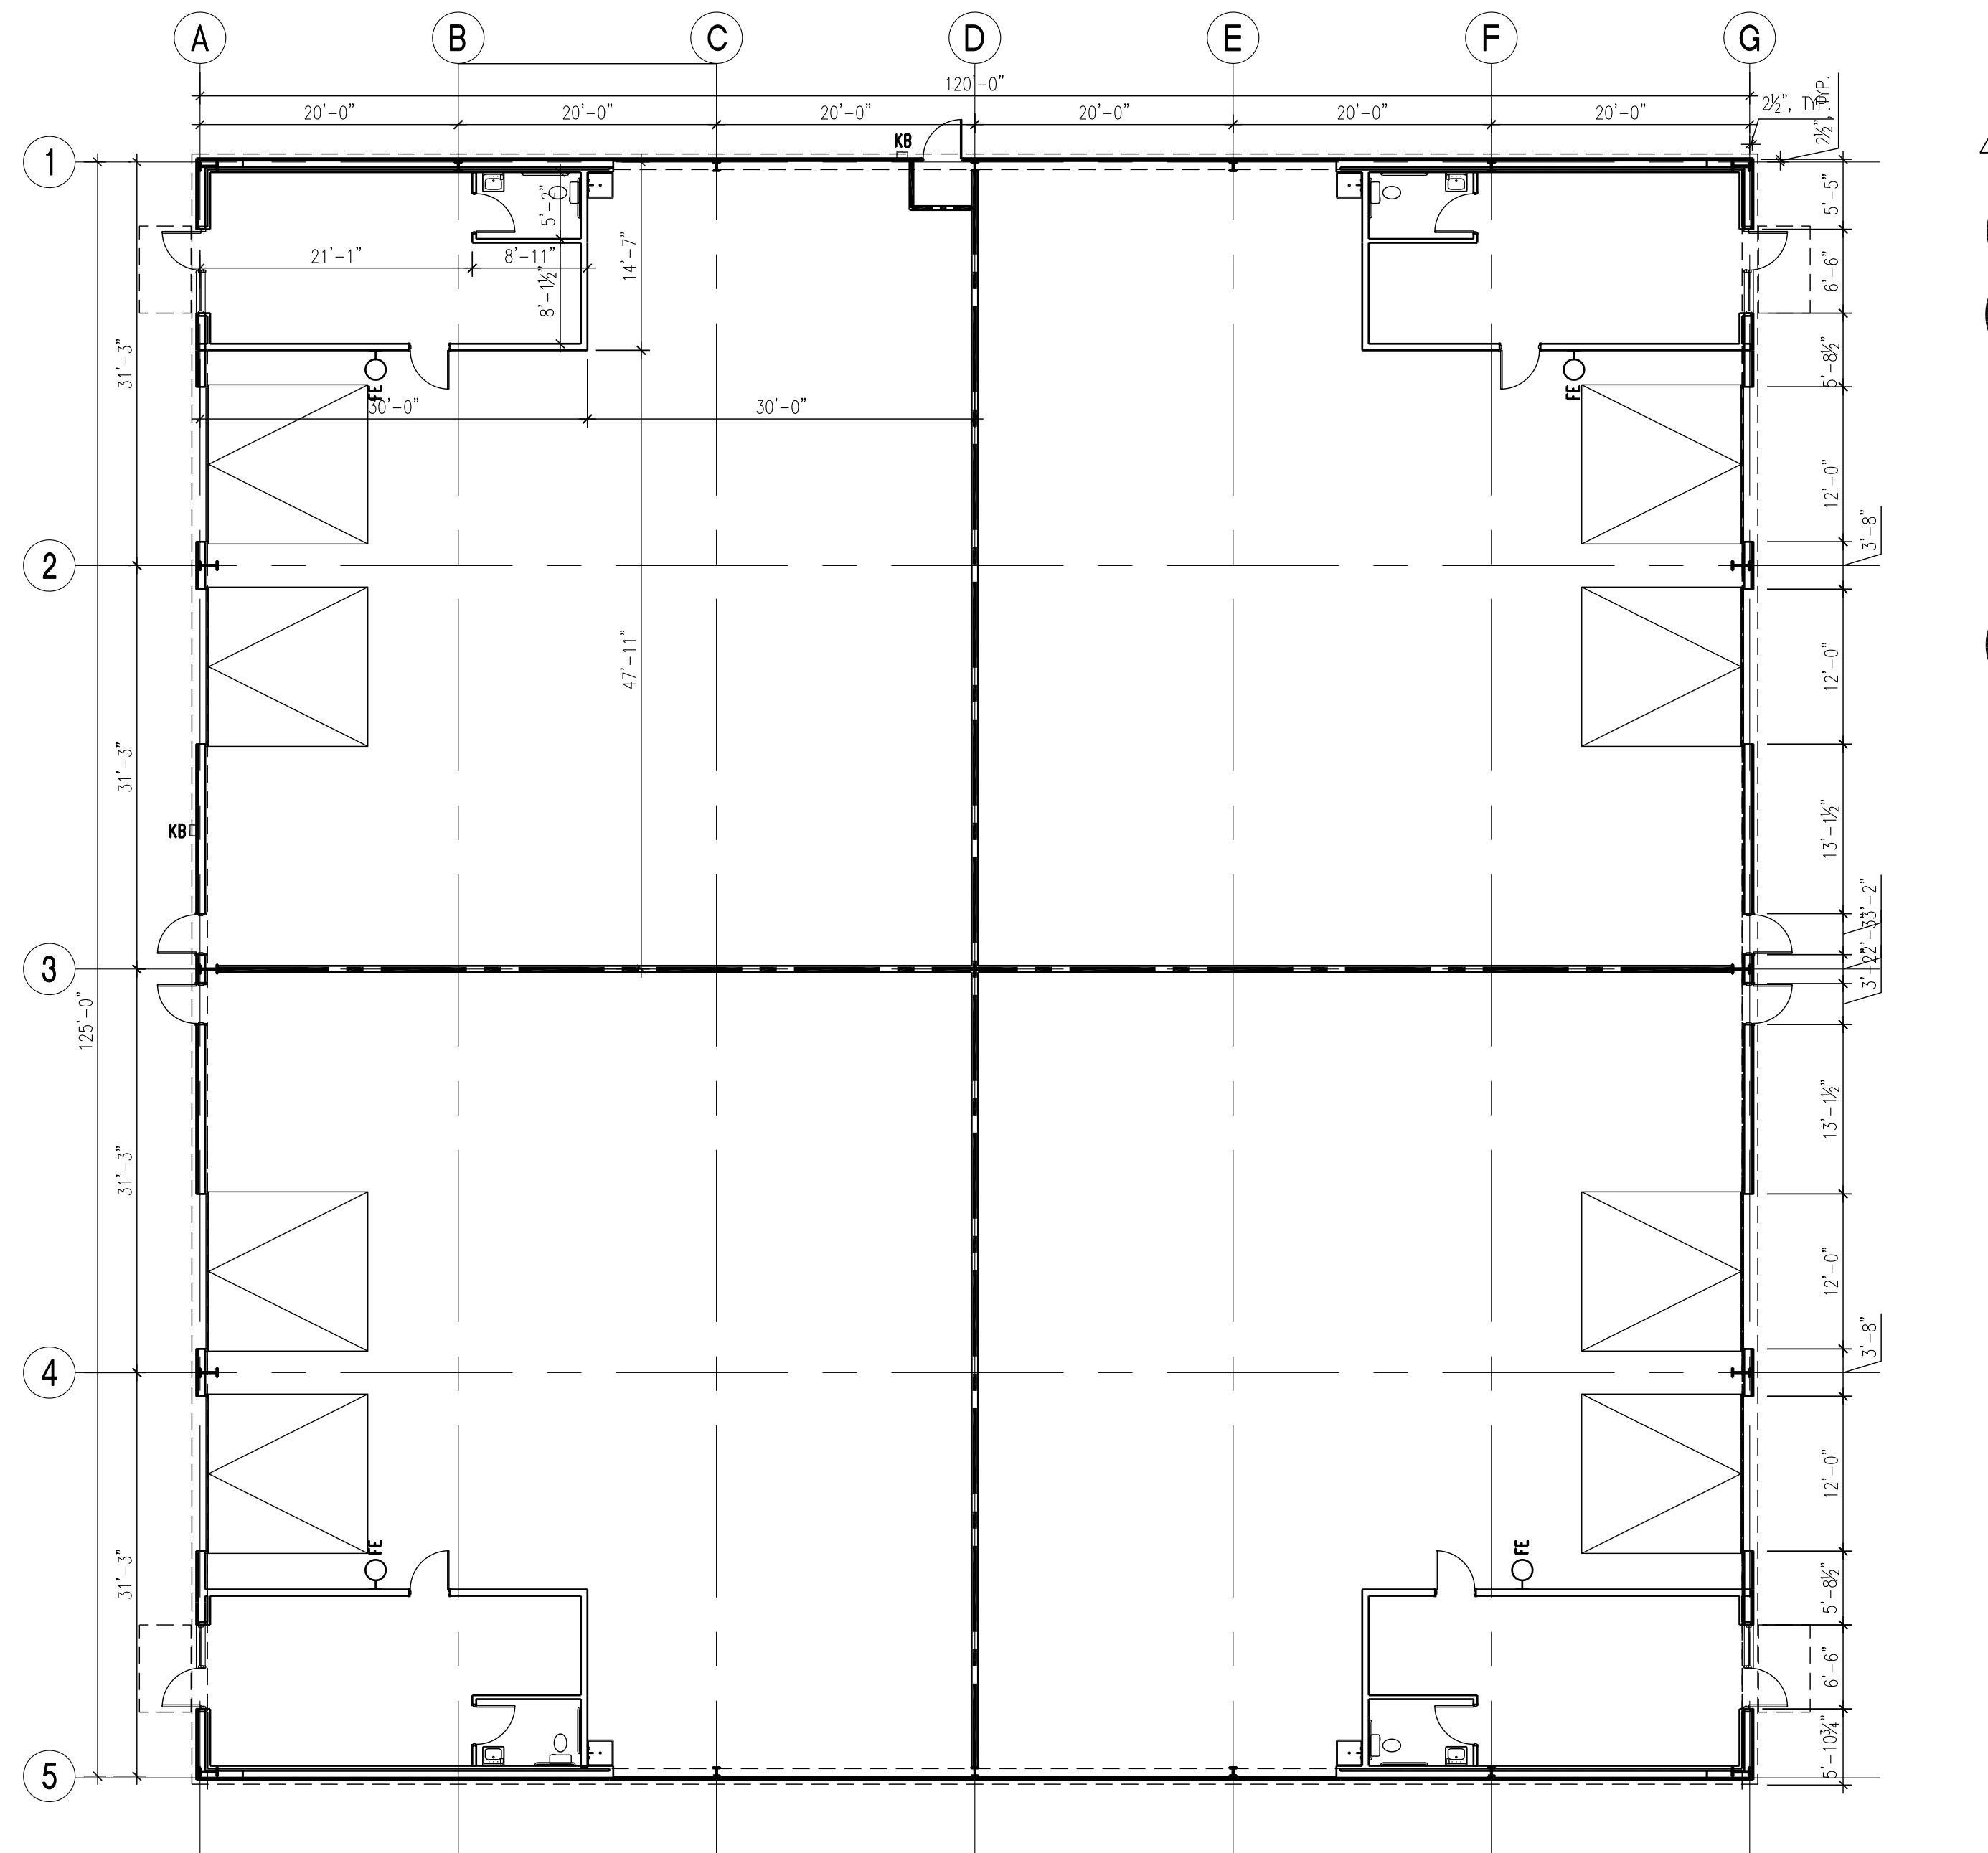

DIMENSIONED FLOOR PLAN - BLDG. 1
 SCALE: 3/32" = 1'-0"
 NORTH

DIMENSIONED FLOOR PLAN - BLDG. 2
 SCALE: 3/32" = 1'-0"
 NORTH

DIMENSIONED FLOOR PLAN - BLDG. 3
 SCALE: 3/32" = 1'-0"
 NORTH