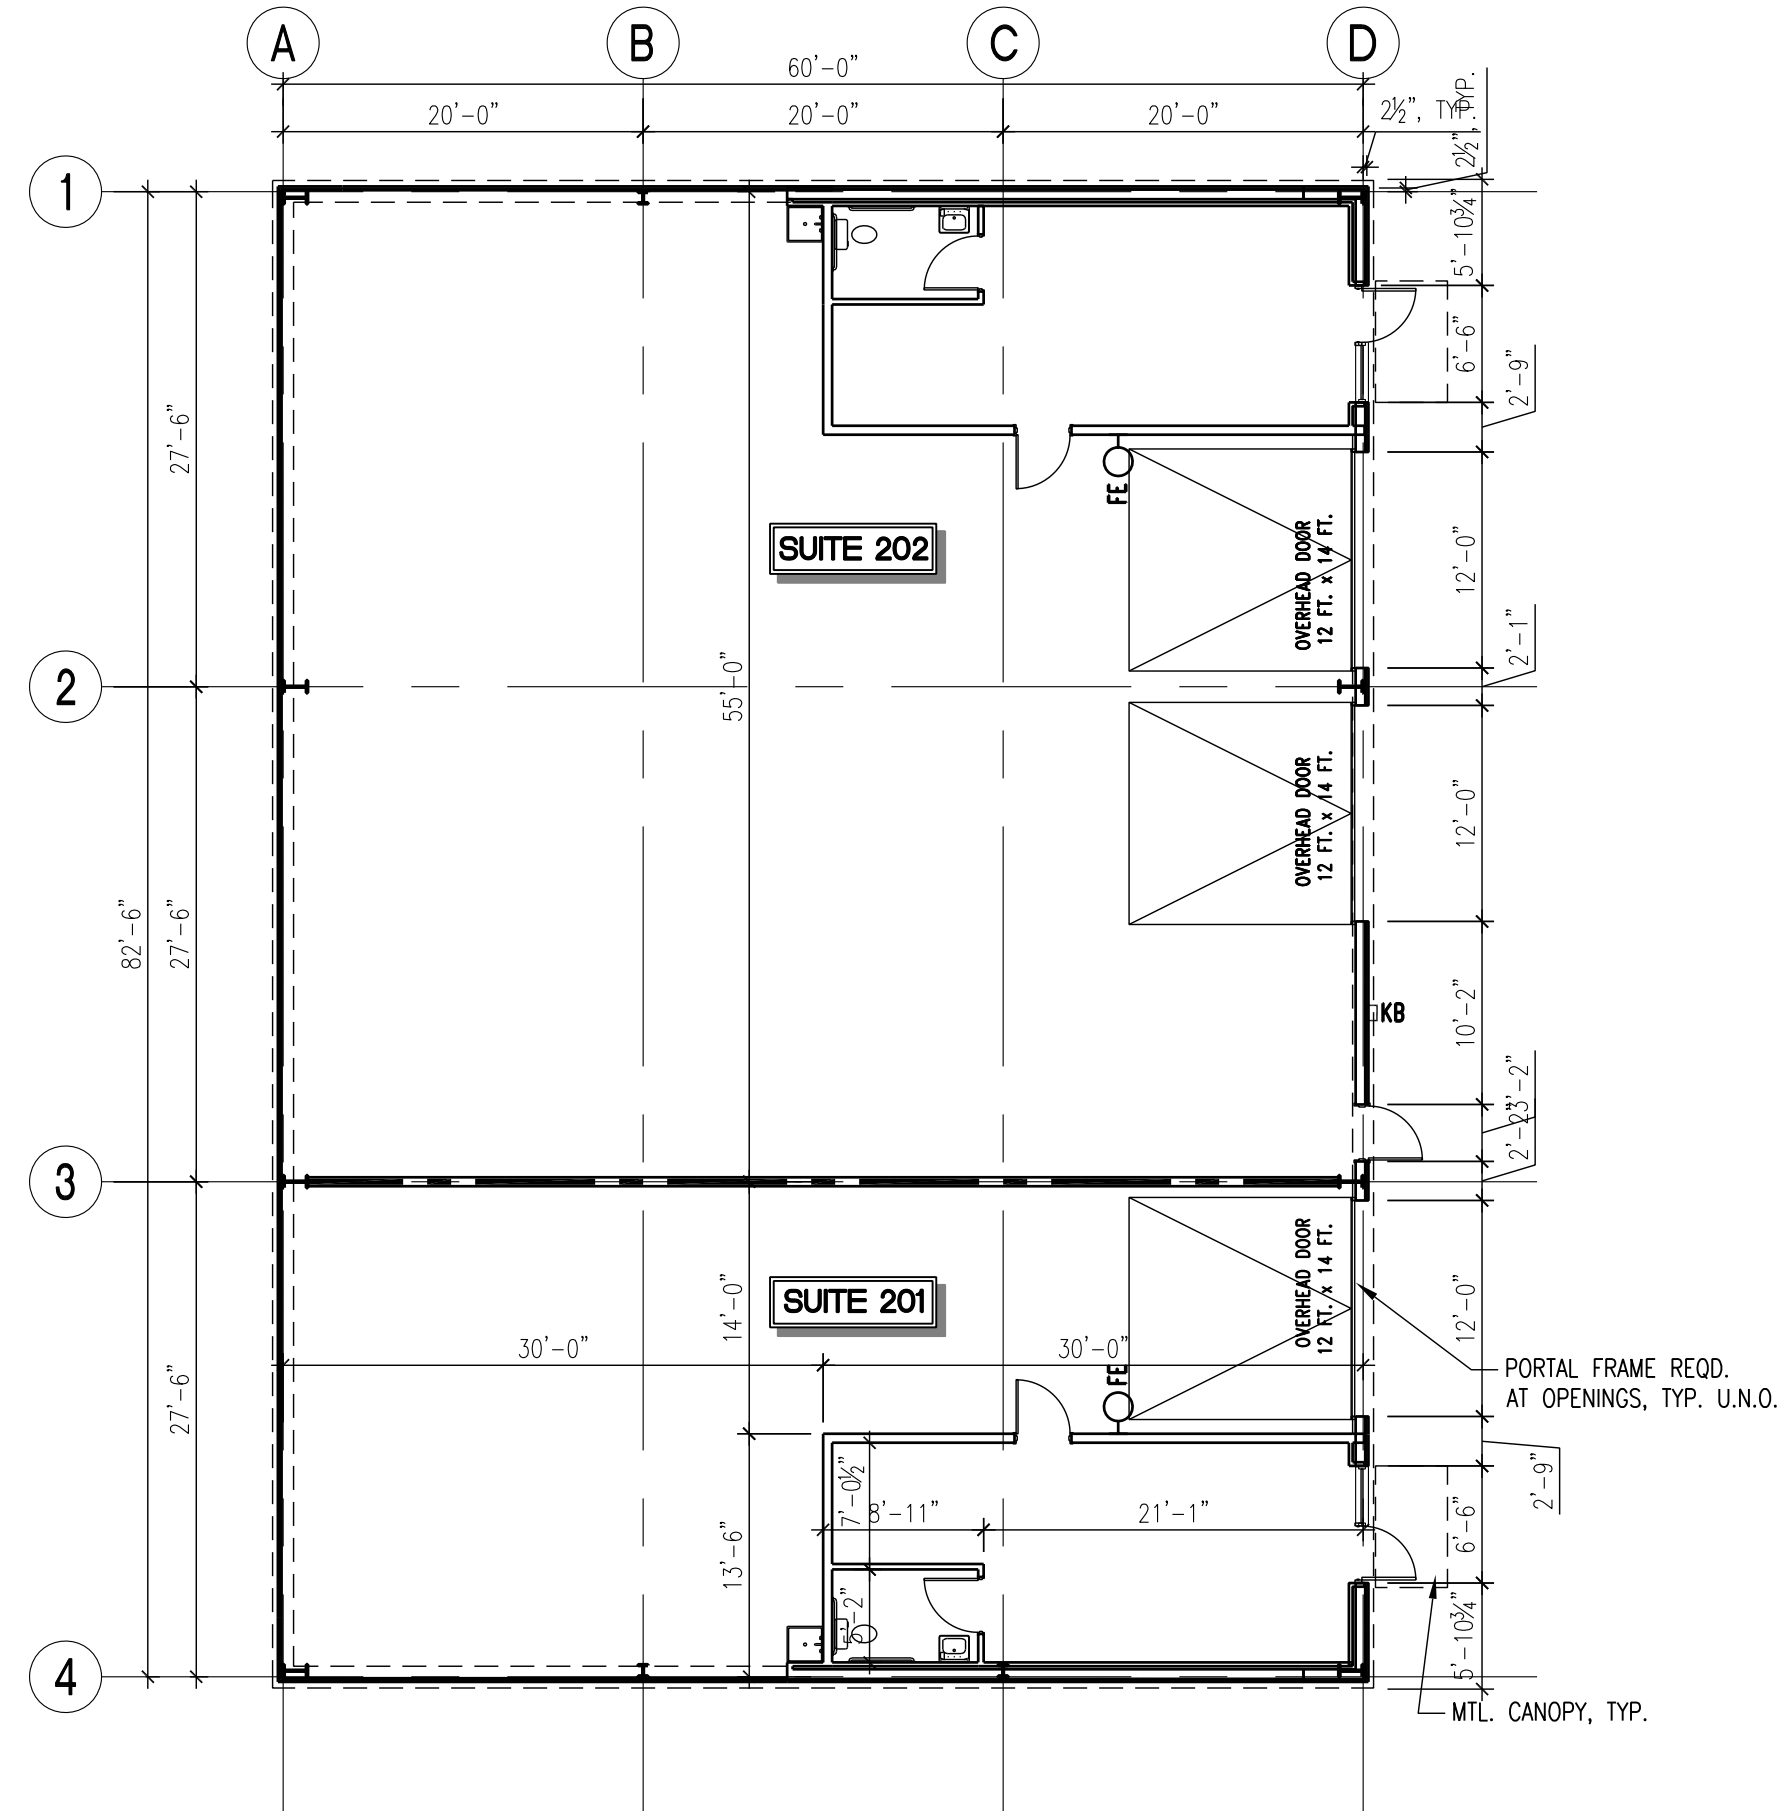

DIMENSIONED FLOOR PLAN - BLDG. 1
 SCALE: 3/32" = 1'-0"
 NORTH

DIMENSIONED FLOOR PLAN - BLDG. 2
 SCALE: 3/32" = 1'-0"
 NORTH

DIMENSIONED FLOOR PLAN - BLDG. 3
 SCALE: 3/32" = 1'-0"
 NORTH