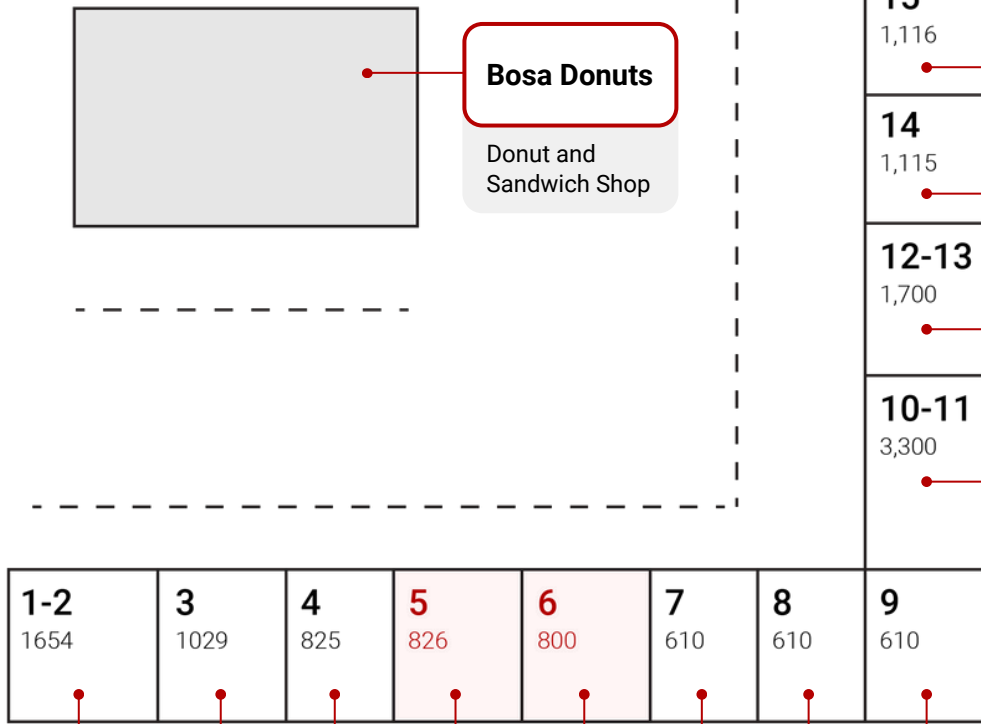

DOBSON ROAD

SITE PLAN

2950 N. Dobson Road
Chandler, AZ 85286

ELLIOT ROAD

Bosa Donuts
Donut and Sandwich Shop

Laleli Beauty Bar
Eye lash Extensions & Esthetics

Jean Claude Fitness
Fitness Center

Floor Depot
Retail Sales of Floor Material