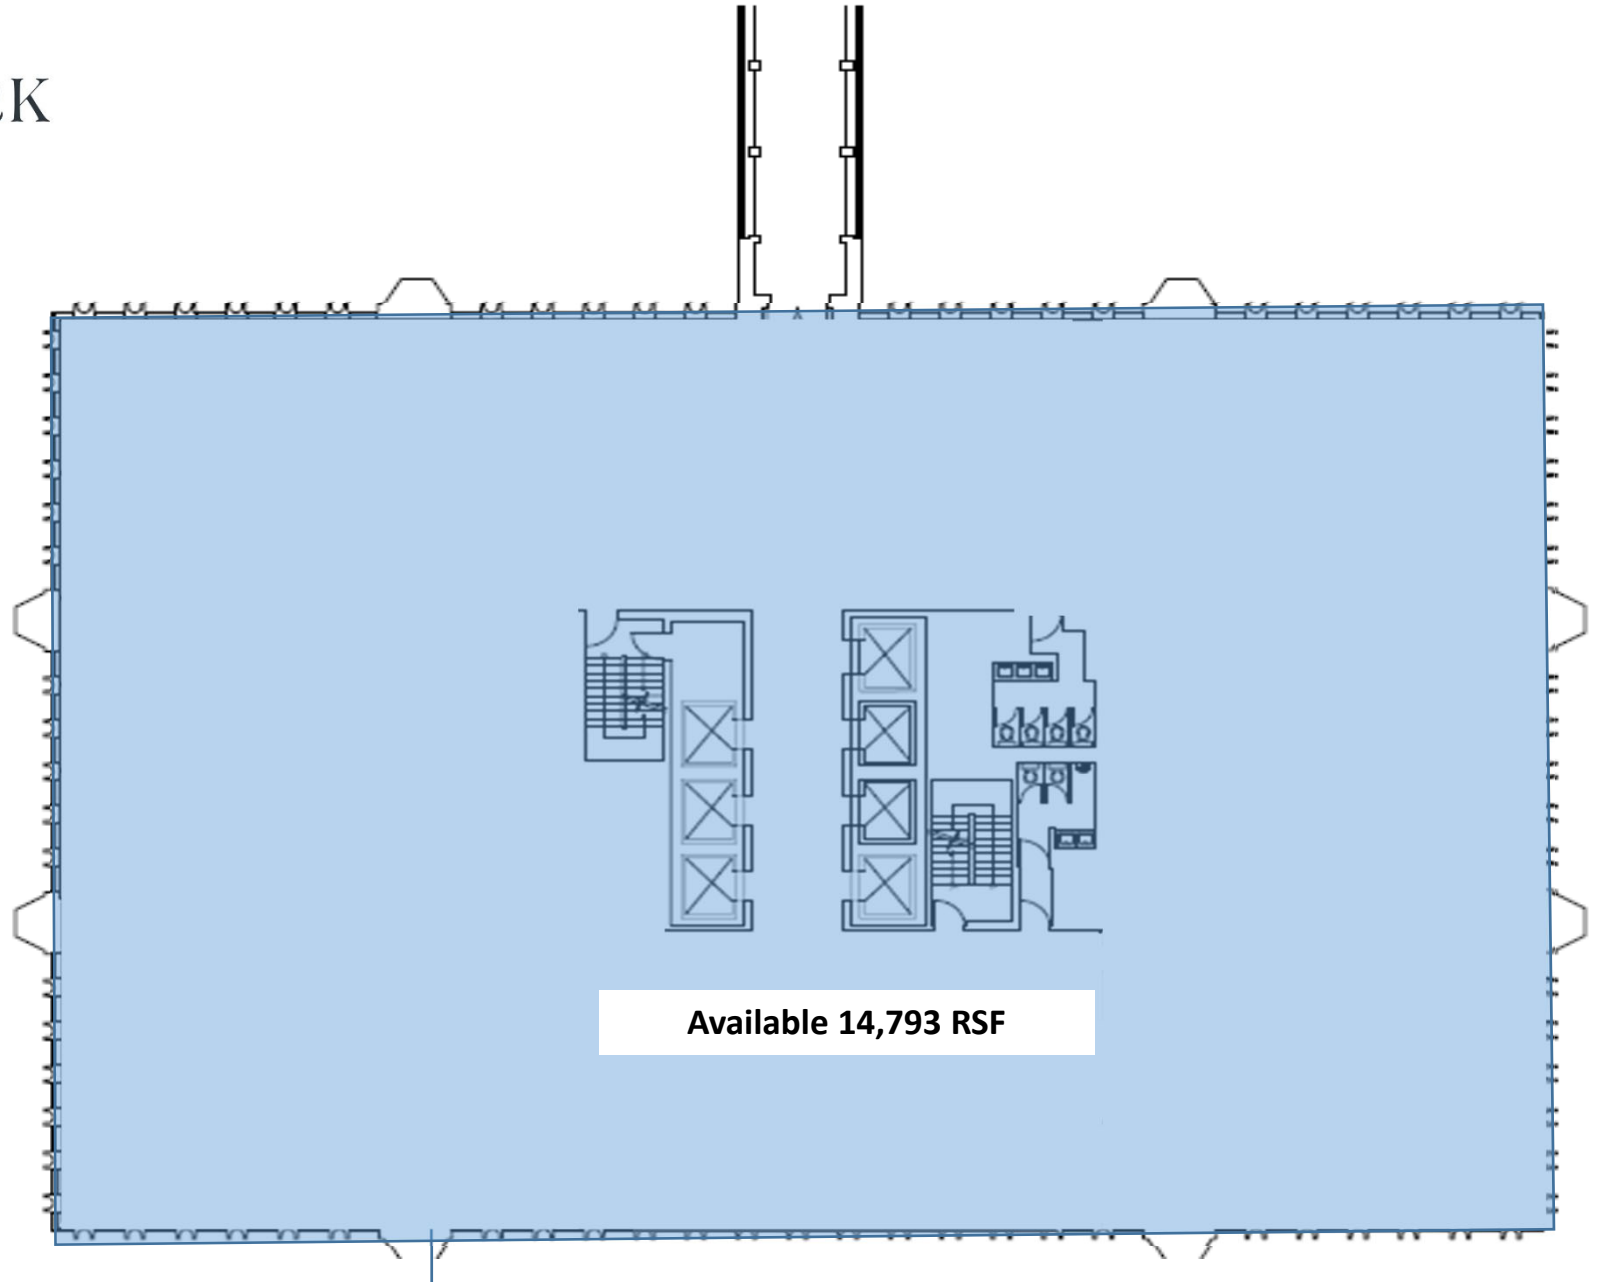

RIVERMARK
CENTRE

Available 14,793 RSF

I Rivermark Centre 7th Floor