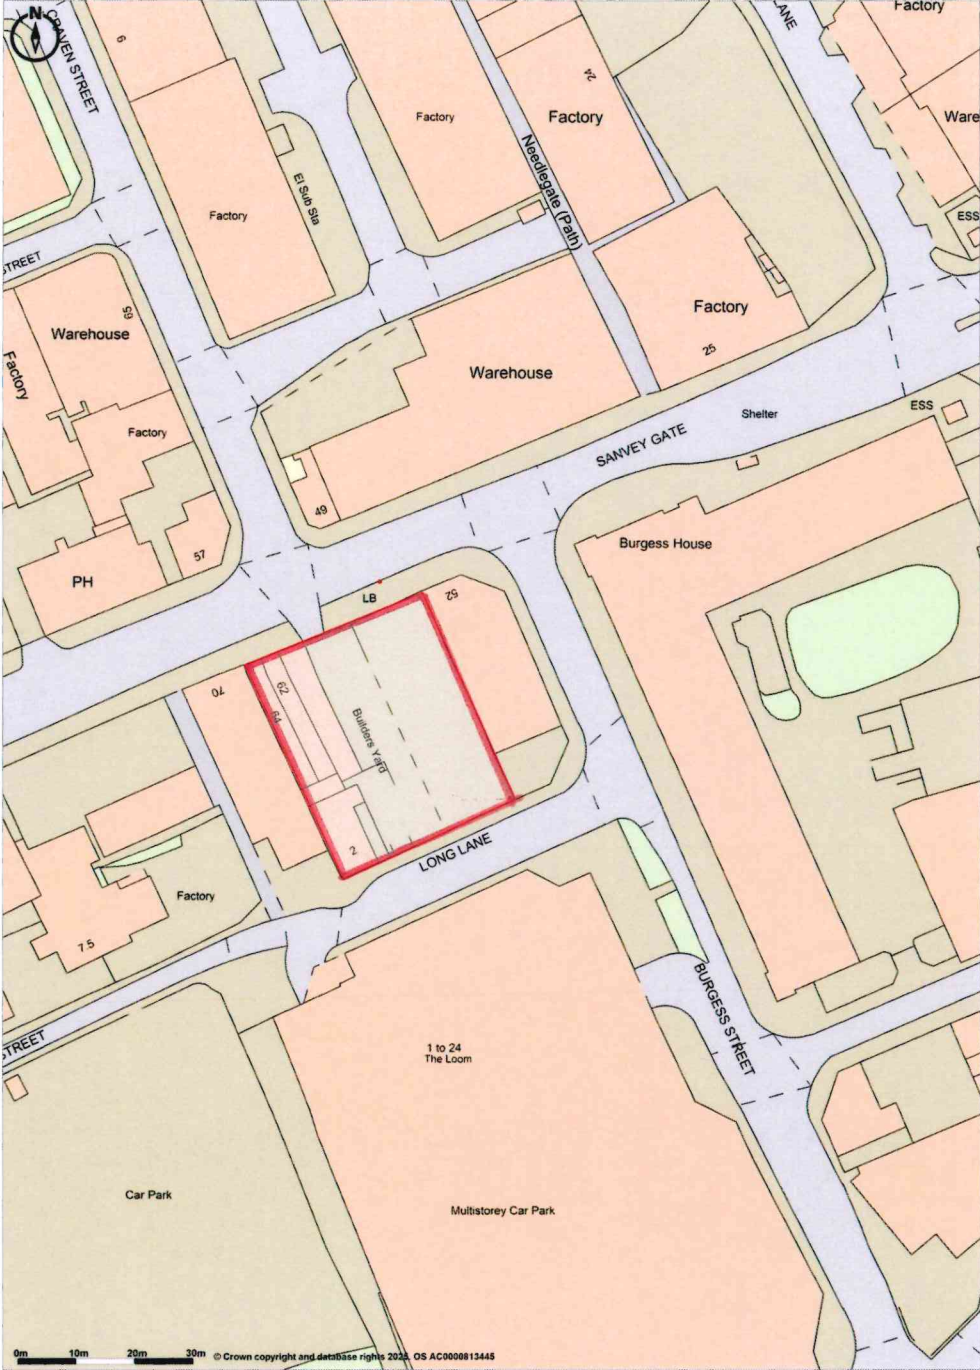

Location Plan
Sanvey Gate, Leicester

Promap © Crown Copyright and database rights 2025. OS AC0000813445
LANDMARK INFORMATION Plotted Scale - 1:1250. Paper Size – A4

T.TMR.19728 March 2025