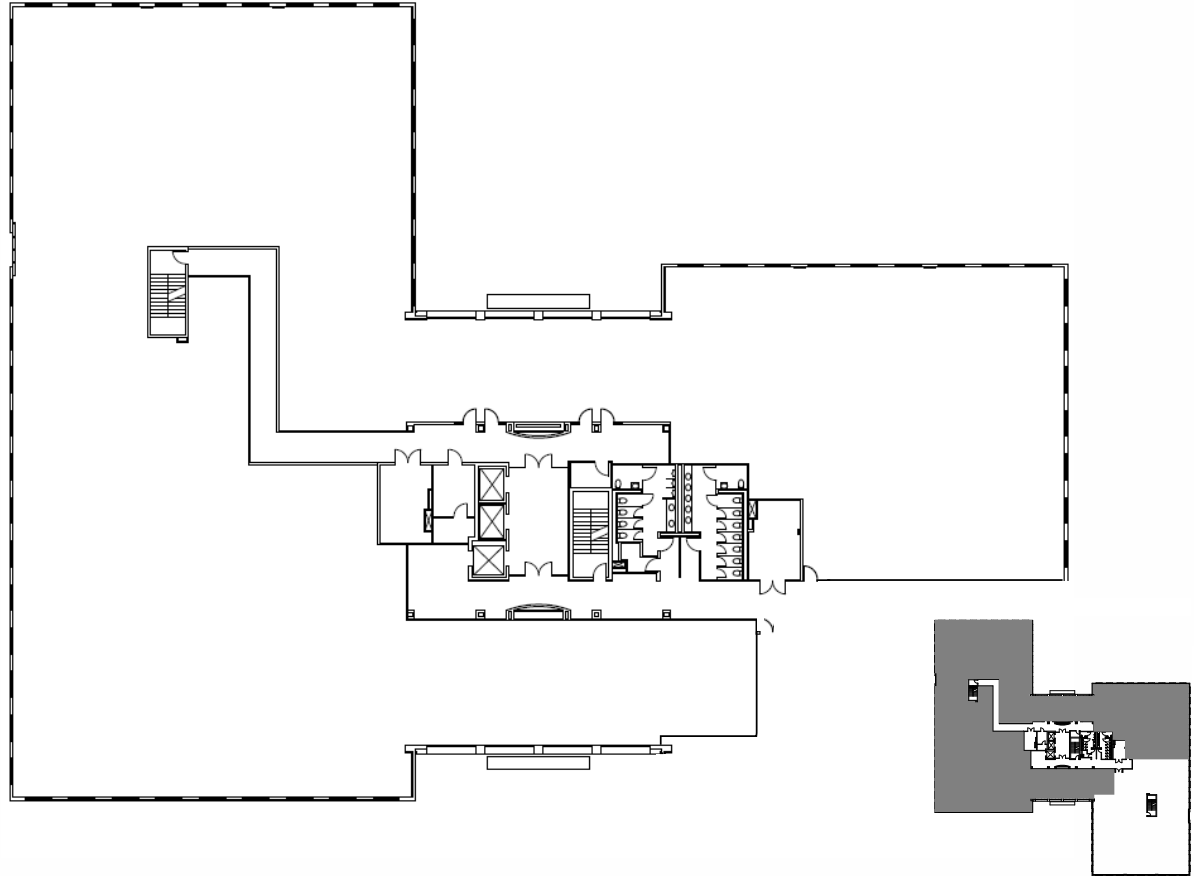

WSP I

8400 NW 33rd St, Miami, FL 33122

SUITE 300 | 31,584 SF

Steven Hurwitz
+1 (305) 960-8441
steven.hurwitz@jll.com

Doug Okun
+1 (305) 960-8444
doug.okun@jll.com

Katalin Belauste
+1 (786) 719-6197
katalin.belauste@jll.com