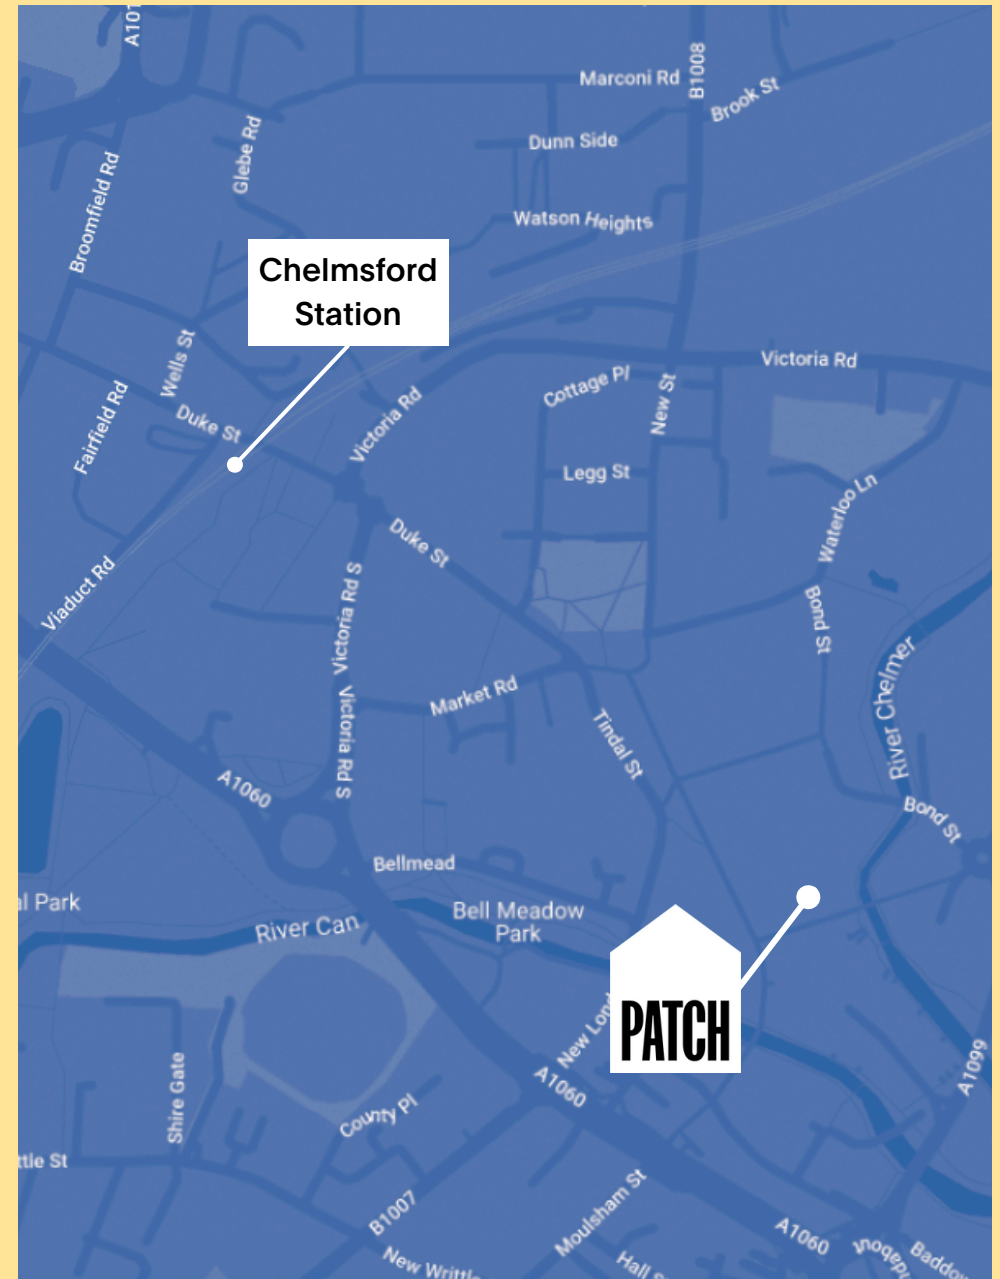

We're also just a 10-minute walk from the train station.

**PATCH**

Chelmsford