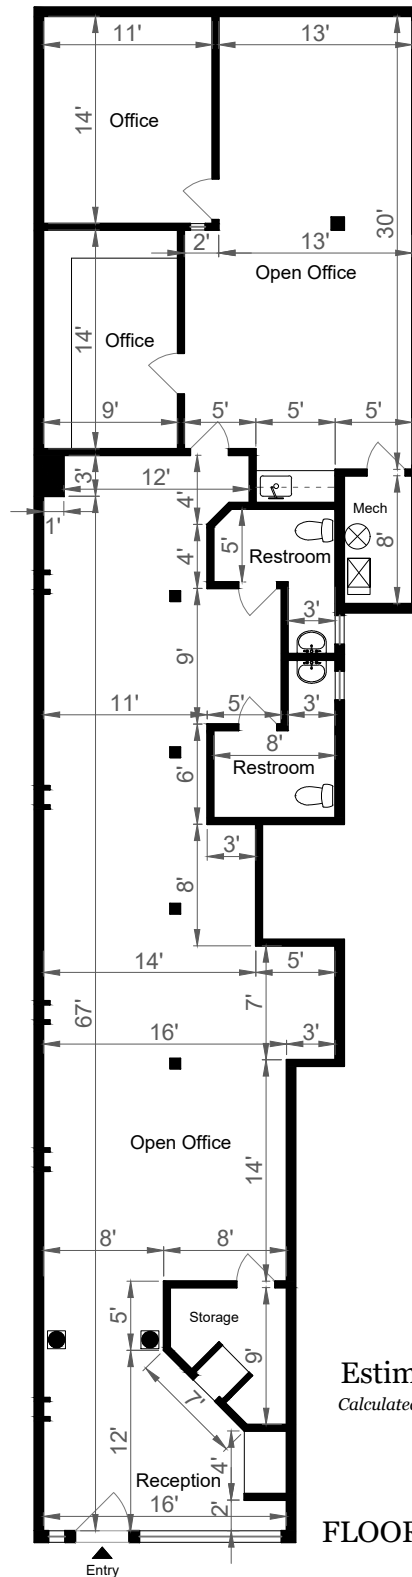

2122 MARKET STREET

SAN FRANCISCO, CA 94114

Estimated Total Square Footage: 2,055 SQ FT
Calculated from outside face of exterior walls and center line of demising walls.

FLOOR PLAN